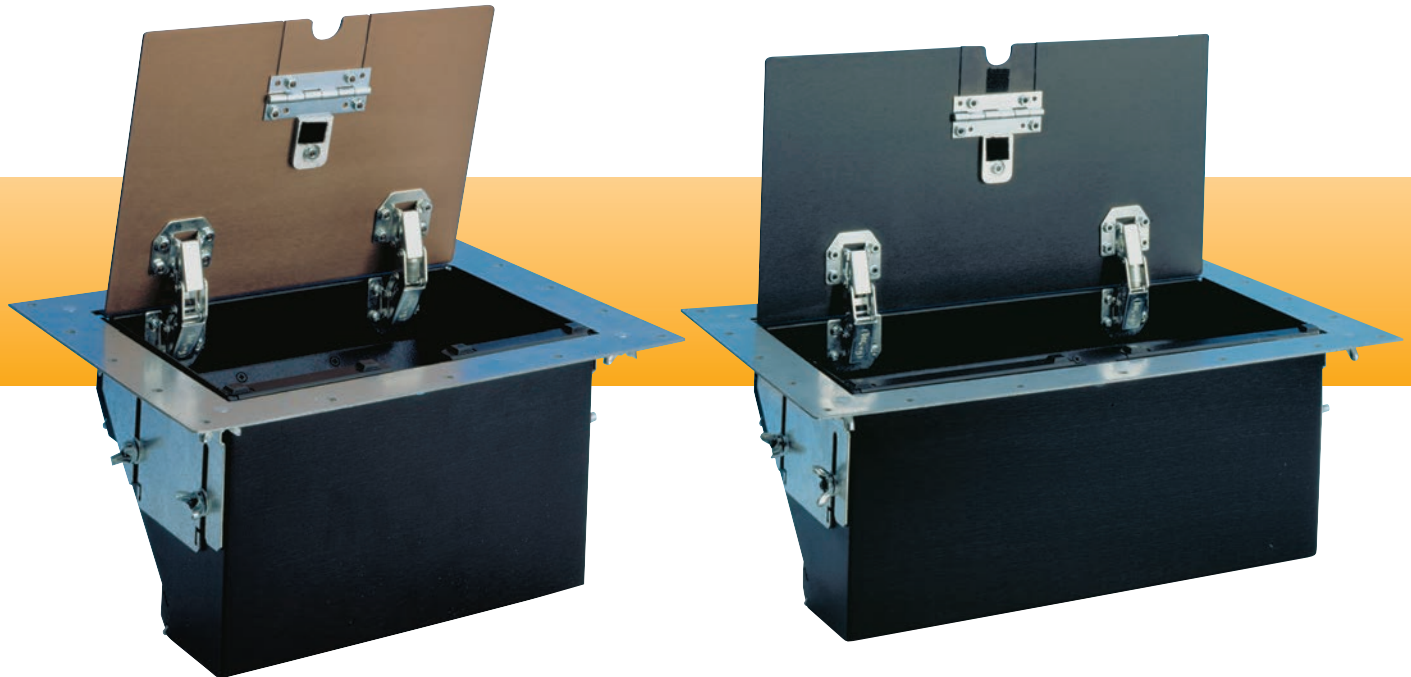

## **TB-XG** **Table Box**

# **FSR**

**Metal Products Group**

TB-XG

*At last, there is a table box that can be customized to match the aesthetics and decor of any conference table while providing the connector options required by consultants and clients. The FSR TB series of table boxes handle media, computer, audio, video, and power connections with style and elegance.*

*The table boxes are available in a variety of sizes, cover finishes, and cover designs. The boxes are available in 2 gang and 3 gang standard configurations. Standard electrical boxes are mounted on the frame, eliminating the need for regulatory approvals.*

*The cover options are unique and upscale and meet the aesthetic demands of architects, consultants, and clients.*

*Cover finishes include solid brass, or black anodized aluminum.*

*The table boxes have provisions for mounting standard electrical back boxes. Each trade can provide their own back box and wall plate as needed. The back boxes then slide into the clamps on the table box in any order. An adjustable mounting frame on the table box allows for a perfect install*