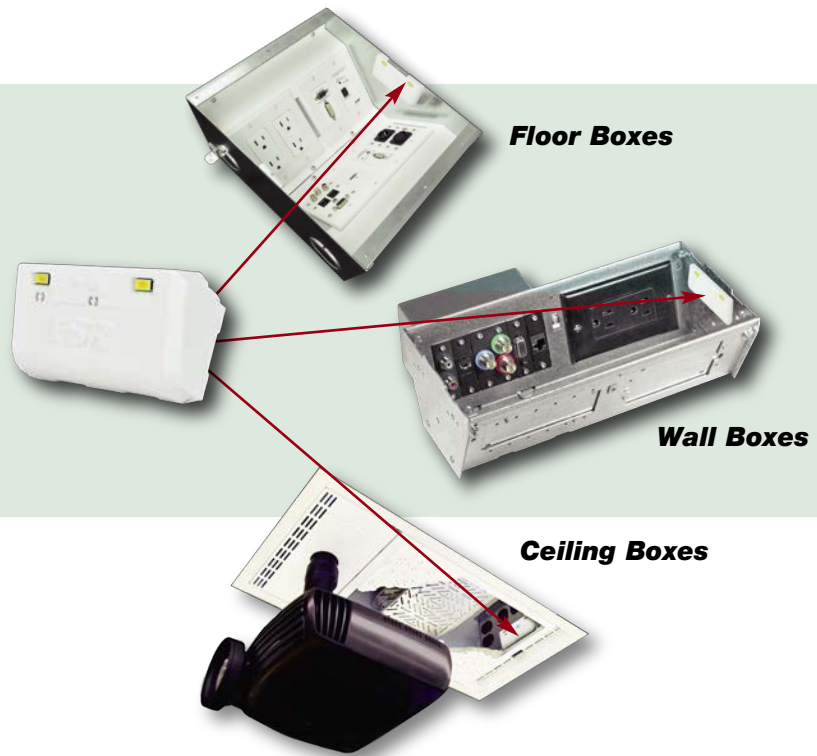

FSR

244 Bergen Boulevard, Woodland Park, NJ 07424
Phone: 973.785.4347 · Fax: 973.785.4207
Order Desk: 1-800-332-FSR1
Web: www.fsrinc.com · E-mail: sales@fsrinc.com

Specifications are subject to change without notice.