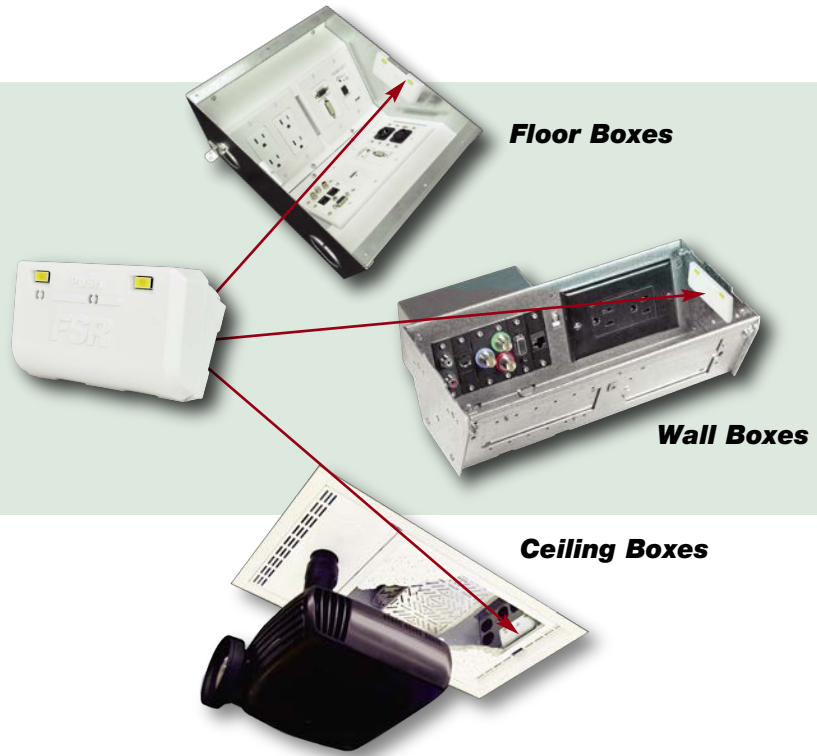

244 Bergen Boulevard, Woodland Park, NJ 07424
Phone: 973.785.4347 · Fax: 973.785.4207
Order Desk: 1-800-332-FSR1
Web: www.fsrinc.com · E-mail: sales@fsrinc.com

Specifications are subject to change without notice.