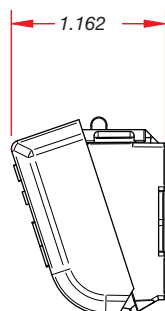

FSR Inc.

244 Bergen Boulevard, Woodland Park, NJ 07424

Phone: 973.785.4347 · Fax: 973.785.4207

Order Desk: 1-800-332-FSR1

Web: www.fsrinc.com · E-mail: sales@fsrinc.com

LIT1491A