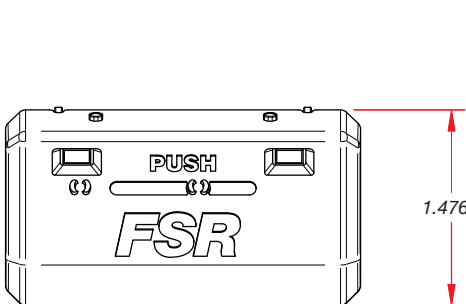

LITE-it Enclosure Box Light

FSR

Video Products Group

LITE-it

DESCRIPTION

FSR's new LITE-it easily provides lighting in floor, wall and ceiling boxes, or anywhere a work light is needed. This little light securely fastens to any ferrous metal surface via a "rare earth" magnetic mounting. A timed circuit automatically turns LITE-it off after 75 seconds, and its anti-retrigger circuit prevents it from staying on even if the switch is held continuously. LITE-it's warm 3000K LED color for eye comfort provides over 12 Lumens of light output (20% more than a standard PR-2 flashlight bulb), and its super-efficient wide angle dual LEDs furnish a uniform lighting pattern with uniform brightness to very end of battery life. High-quality alkaline batteries are included and pre-installed and provide 4+ years of typical usage from a single pair of batteries (Based on 2 operations per day, 5 days per week, 52 weeks per year).

FEATURES

- Push to operate with Auto shutoff in 1.25 minutes
- High output LEDs
- Rare earth magnets
- Angled housing for easy placement
- Two high quality "AA" Alkaline batteries included and installed
- 2000 operations on a single set of batteries
- Five year Warranty (excluding Batteries and damage)
- Ideal for mounting in ceiling, floor, wall boxes, equipment racks and toolboxes