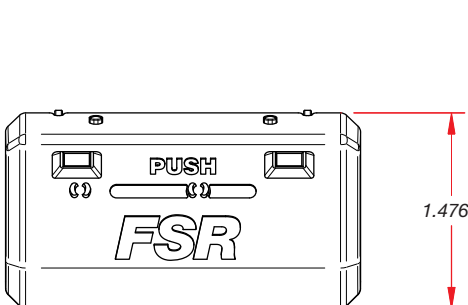

LITE-it Enclosure Box Light

FSR

Video Products Group

LITE-it

LITE-it™

DESCRIPTION

FSR's new LITE-it easily provides lighting in floor, wall and ceiling boxes, or anywhere a work light is needed. This little light securely fastens to any ferrous metal surface via a "rare earth" magnetic mounting. A timed circuit automatically turns LITE-it off after 75 seconds, and its anti-retrigger circuit prevents it from staying on even if the switch is held continuously. LITE-it's warm 3000K LED color for eye comfort provides over 12 Lumens of light output (20% more than a standard PR-2 flashlight bulb), and its super-efficient wide angle dual LEDs furnish a uniform lighting pattern with uniform brightness to very end of battery life. High-quality alkaline batteries are included and pre-installed and provide 4+ years of typical usage from a single pair of batteries (Based on 2 operations per day, 5 days per week, 52 weeks per year).

FEATURES

- Push to operate with Auto shutoff in 1.25 minutes
- High output LEDs
- Rare earth magnets
- Angled housing for easy placement
- Two high quality "AA" Alkaline batteries included and installed
- 2000 operations on a single set of batteries
- Five year Warranty (excluding Batteries and damage)
- Ideal for mounting in ceiling, floor, wall boxes, equipment racks and toolboxes