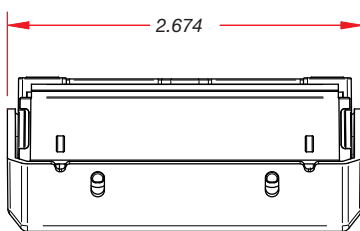

FSR Inc.

244 Bergen Boulevard, Woodland Park, NJ 07424

Phone: 973.785.4347 · Fax: 973.785.4207

Order Desk: 1-800-332-FSR1

Web: www.fsrinc.com · E-mail: sales@fsrinc.com

LIT1491A