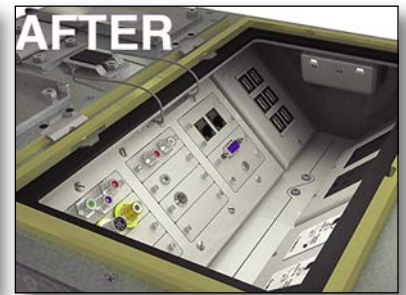

FSR

244 Bergen Boulevard, Woodland Park, NJ 07424
Phone: 973.785.4347 · Fax: 973.785.4207
Order Desk: 1-800-332-FSR1
Web: www.fsrinc.com · E-mail: sales@fsrinc.com

Specifications are subject to change without notice.