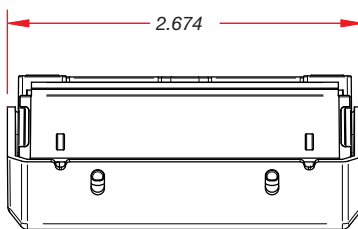

FSR Inc.

244 Bergen Boulevard, Woodland Park, NJ 07424
Phone: 973.785.4347 · Fax: 973.785.4207
Order Desk: 1-800-332-FSR1
Web: www.fsrinc.com · E-mail: sales@fsrinc.com

LIT1491A