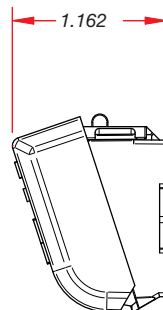

FSR Inc.

244 Bergen Boulevard, Woodland Park, NJ 07424
Phone: 973.785.4347 · Fax: 973.785.4207
Order Desk: 1-800-332-FSR1
Web: www.fsrinc.com · E-mail: sales@fsrinc.com

LIT1491A