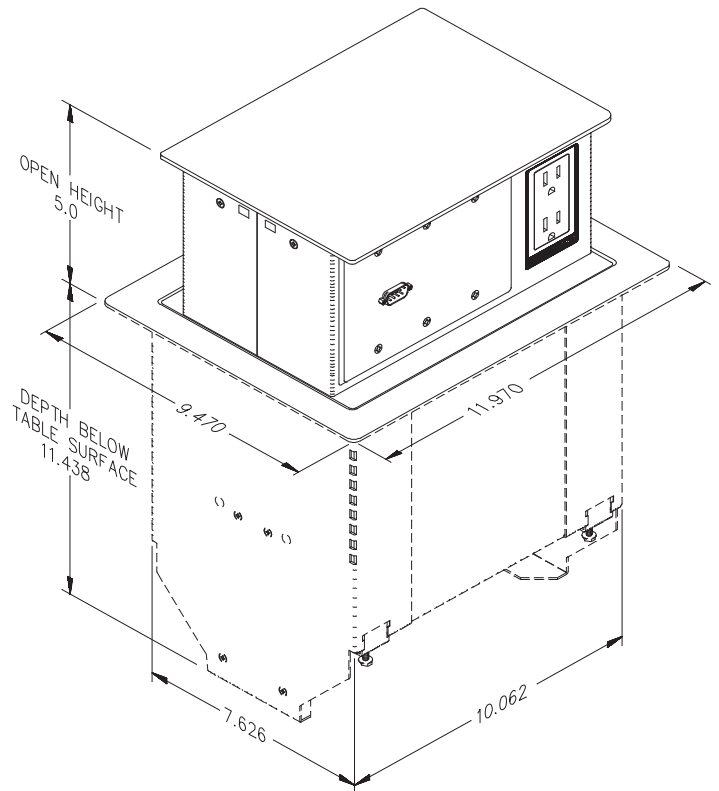

Typical Assembly

PTB-3G

FSR

244 Bergen Boulevard, Woodland Park, NJ 07424
Phone: 973.785.4347 · Fax: 973.785.4207
Web: www.fsrinc.com · E-mail: sales@fsrinc.com

Specifications are subject to change without notice.