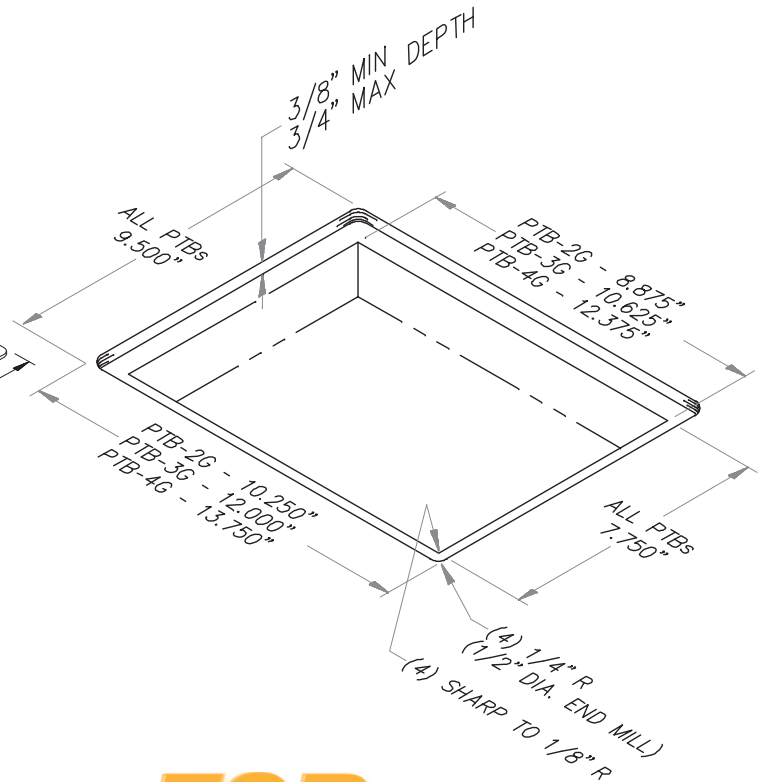

PTB-4G

FSR

244 Bergen Boulevard, Woodland Park, NJ 07424
Phone: 973.785.4347 · Fax: 973.785.4207
Web: www.fsrinc.com · E-mail: sales@fsrinc.com

Specifications are subject to change without notice.