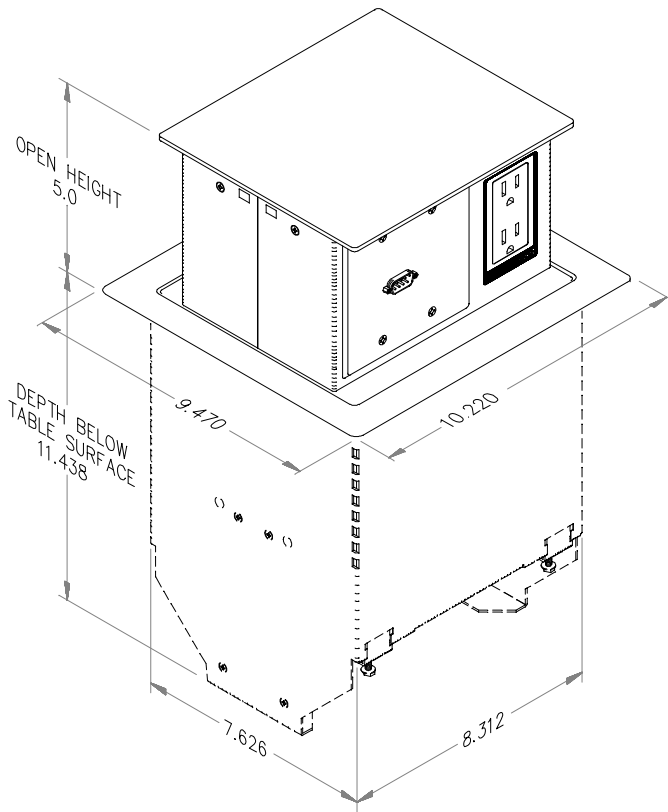

Typical Assembly

PTB-2G