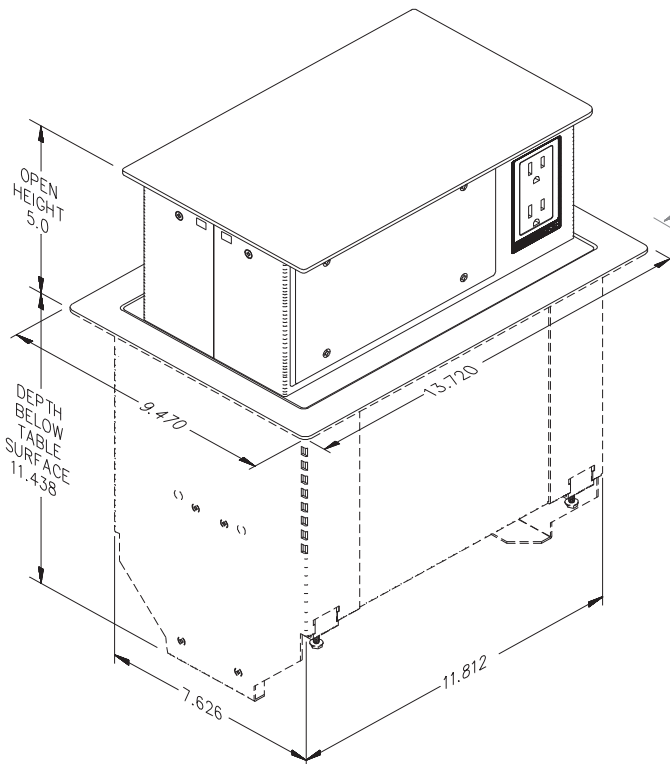

PTB-4G

FSR

244 Bergen Boulevard, Woodland Park, NJ 07424
Phone: 973.785.4347 · Fax: 973.785.4207
Web: www.fsrinc.com · E-mail: sales@fsrinc.com

Specifications are subject to change without notice.