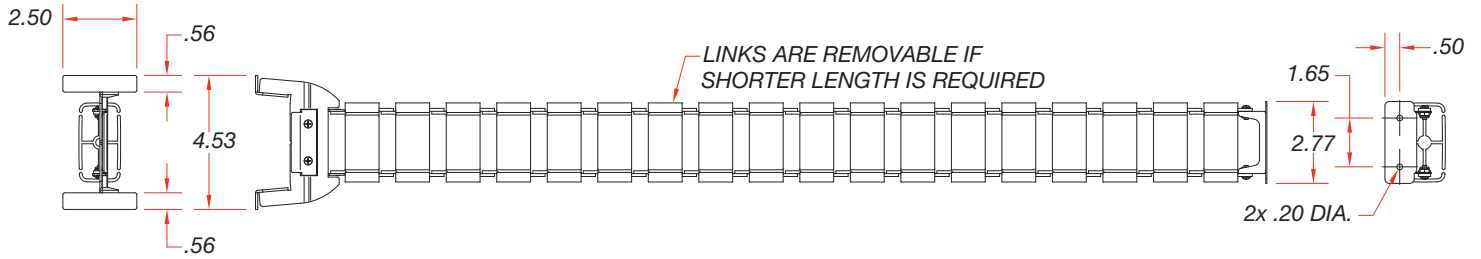

Block & Slide Pathways

FSR

Cable Management

BLOCK & SLIDE

Block cable pathway with mount-bracket.
(Left Aluminum, Right Black).
*Sold as complete assembled part.

DESCRIPTION

Our Concertto family of cable management products has expanded with the introduction of the Block and Slide cable pathway solutions. The Block and Slide provide a sleek, modern and easily adjustable wire duct, while simplifying wire management in your workspace. This is an economical and elegant way to route cabling from the underside of your work surface to the floor. Both models feature easy installation and add an aesthetically appealing appearance under any workspace. Manage your cables in-style with the Block and Slide.

Phone: 973.998.2300 · Fax: 973.785.4207

Web: www.fsrinc.com · E-mail: sales@fsrinc.com

LIT1766C

Specifications are subject to change without notice.

BLOCK DETAIL DRAWINGS

ORDERING CHART

ITEM#	PART#	DESCRIPTION
18227	WM-CP-BCK	Block 30" Adjustable Cable Path - Silver
18586	WM-CP-BCK-B	Block 30" Adjustable Cable Path - Black
18228	WM-CP-SLD	Slide 30" Adjustable Cable Path - Silver
18322	WM-CP-BCKMT	Silver Block Mounting Bracket kit with Block under-table channel included for attachment to SW Device Box to table
18587	WM-CP-BCKMT-B	Black Block Mounting Bracket kit with Block under-table channel included for attachment to SW Device Box to table