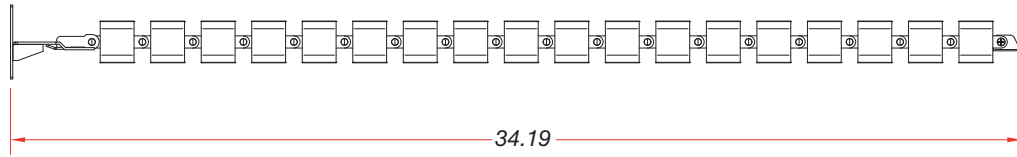

Block & Slide Pathways

FSR

Cable Management

BLOCK & SLIDE

Block cable pathway with mount-bracket.
(Left Aluminum, Right Black).
*Sold as complete assembled part.

DESCRIPTION

Our Concertto family of cable management products has expanded with the introduction of the Block and Slide cable pathway solutions. The Block and Slide provide a sleek, modern and easily adjustable wire duct, while simplifying wire management in your workspace. This is an economical and elegant way to route cabling from the underside of your work surface to the floor. Both models feature easy installation and add an aesthetically appealing appearance under any workspace. Manage your cables in-style with the Block and Slide.

Phone: 973.998.2300 · Fax: 973.785.4207

Web: www.fsrinc.com · E-mail: sales@fsrinc.com

LIT1766C

Specifications are subject to change without notice.

BLOCK DETAIL DRAWINGS

ORDERING CHART

ITEM#	PART#	DESCRIPTION
18227	WM-CP-BCK	Block 30" Adjustable Cable Path - Silver
18586	WM-CP-BCK-B	Block 30" Adjustable Cable Path - Black
18228	WM-CP-SLD	Slide 30" Adjustable Cable Path - Silver
18322	WM-CP-BCKMT	Silver Block Mounting Bracket kit with Block under-table channel included for attachment to SW Device Box to table
18587	WM-CP-BCKMT-B	Black Block Mounting Bracket kit with Block under-table channel included for attachment to SW Device Box to table