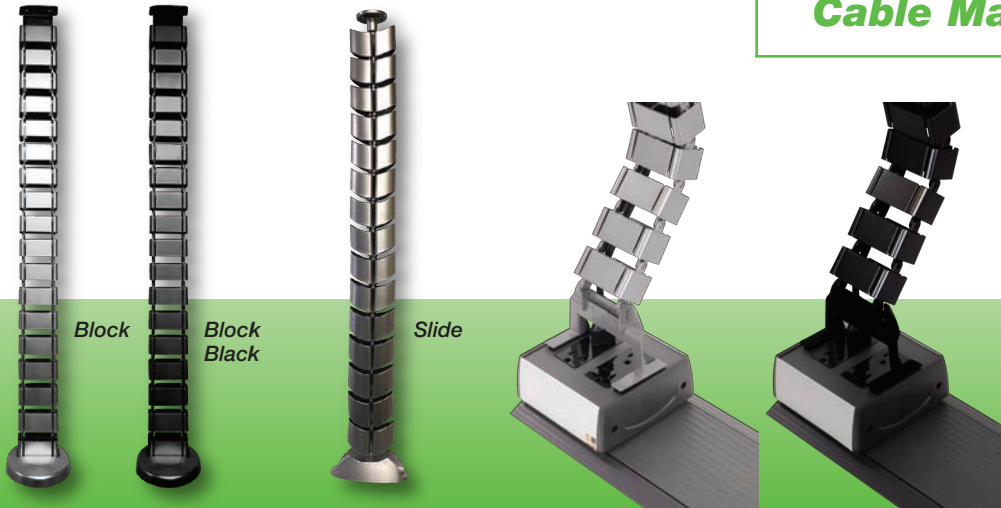

Block & Slide Pathways

FSR

Cable Management

BLOCK & SLIDE

Block cable pathway with mount-bracket.
(Left Aluminum, Right Black).
*Sold as complete assembled part.

DESCRIPTION

Our Concertto family of cable management products has expanded with the introduction of the Block and Slide cable pathway solutions. The Block and Slide provide a sleek, modern and easily adjustable wire duct, while simplifying wire management in your workspace. This is an economical and elegant way to route cabling from the underside of your work surface to the floor. Both models feature easy installation and add an aesthetically appealing appearance under any workspace. Manage your cables in-style with the Block and Slide.

FEATURES

- Modern wire duct, perfect for any environment where wire management is needed
- Sleek design integrates with any aesthetic
- Perfect for height-adjustable desk

FSR Inc.

244 Bergen Boulevard, Woodland Park, NJ 07424

Phone: 973.998.2300 · Fax: 973.785.4207

Web: www.fsrinc.com · E-mail: sales@fsrinc.com

LIT1766C

Specifications are subject to change without notice.

BLOCK DETAIL DRAWINGS

ORDERING CHART

ITEM#	PART#	DESCRIPTION
18227	WM-CP-BCK	Block 30" Adjustable Cable Path - Silver
18586	WM-CP-BCK-B	Block 30" Adjustable Cable Path - Black
18228	WM-CP-SLD	Slide 30" Adjustable Cable Path - Silver
18322	WM-CP-BCKMT	Silver Block Mounting Bracket kit with Block under-table channel included for attachment to SW Device Box to table
18587	WM-CP-BCKMT-B	Black Block Mounting Bracket kit with Block under-table channel included for attachment to SW Device Box to table