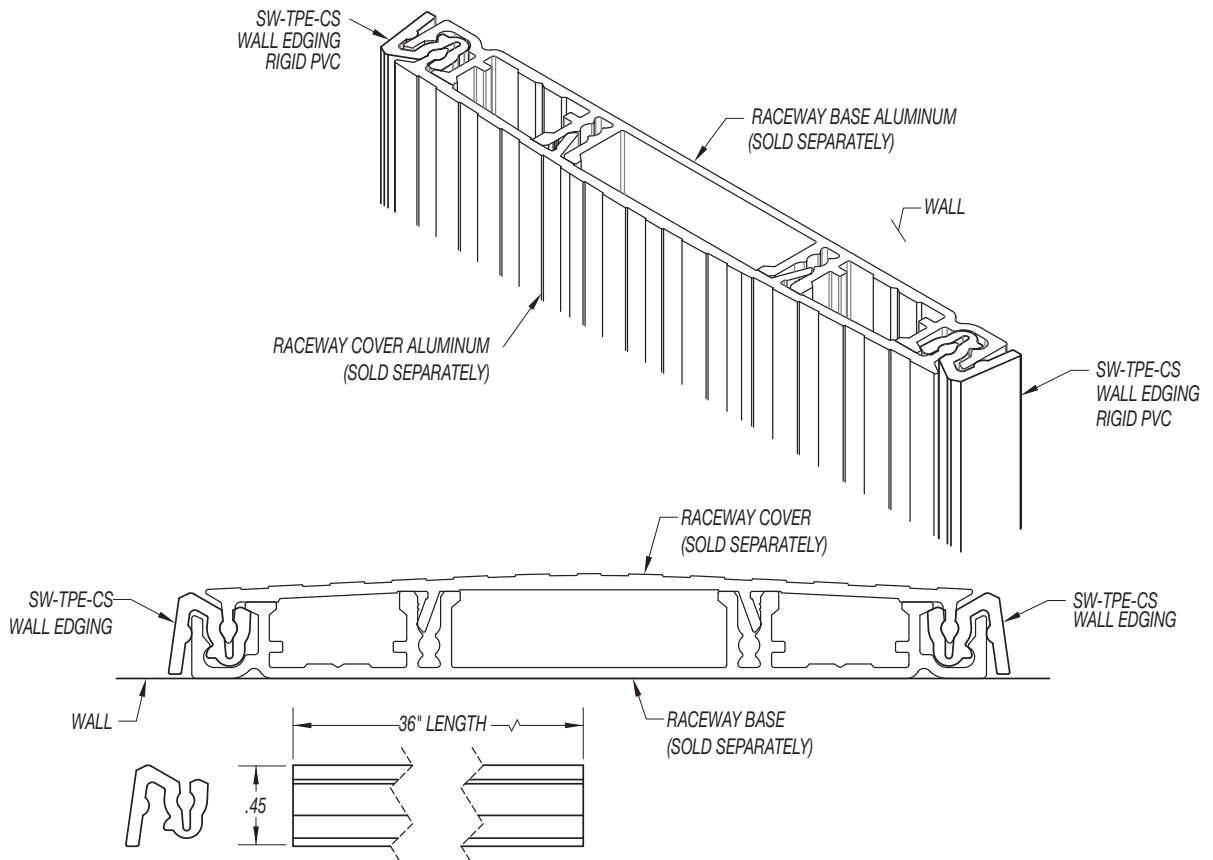

### DESCRIPTION

The Smart-Way wall raceway kit solves the challenge when in-wall access is an issue. This kit allows you to route on the wall from the ceiling down to the baseboard and into the floor raceway. The wall raceway kit provides a solution for walls that are fire rated, brick, concrete, solid columns, exterior walls and walls with interior blocking. The kits include designer-styled edging for the raceway and are esthetically pleasing. They are available in slate gray or aluminum finishes. Our finishes can be over-painted to match the interior wall color. You simply design the Smart-Way into your room and watch it disappear. It is intended for offices, conference rooms, collaborative work environments, classrooms, or anywhere access into your walls is restricted.

## WALL EDGING DETAILS