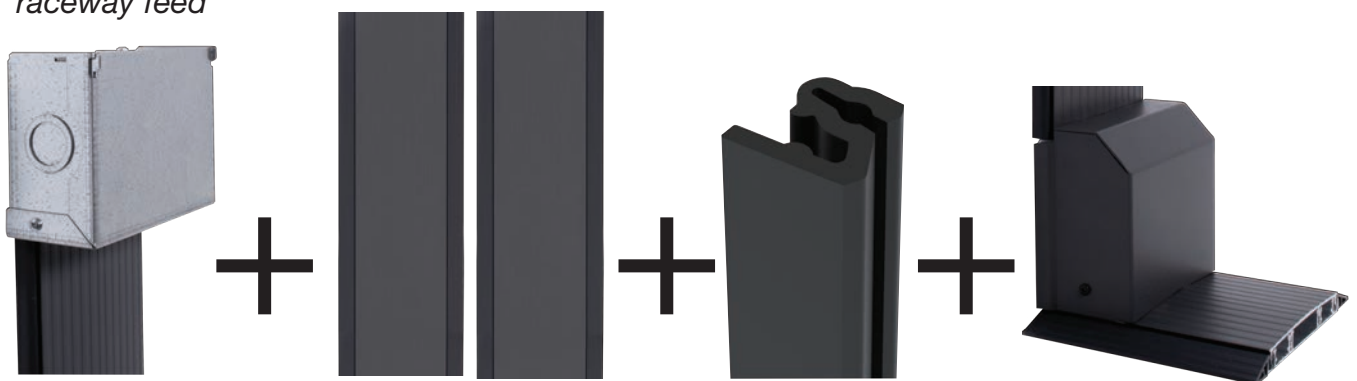

### DESCRIPTION

The Smart-Way wall raceway kit solves the challenge when in-wall access is an issue. This kit allows you to route on the wall from the ceiling down to the baseboard and into the floor raceway. The wall raceway kit provides a solution for walls that are fire rated, brick, concrete, solid columns, exterior walls and walls with interior blocking. The kits include designer-styled edging for the raceway and are esthetically pleasing. They are available in slate gray or aluminum finishes. Our finishes can be over-painted to match the interior wall color. You simply design the Smart-Way into your room and watch it disappear. It is intended for offices, conference rooms, collaborative work environments, classrooms, or anywhere access into your walls is restricted.

### FEATURES

- Routes cables from the ceiling to the floor when interior wall access isn't feasible
- Seamless design makes running cabling down the wall attractive
- Provides an attractive on-wall cable management solution in Slate Gray or Aluminum finishes
- Raceway compartments offer ample space for power, Communications, and A/V requirements
- Design this into your space and watch it disappear
- Aluminum raceway is suitable for over painting to match interior wall color

## WALL EDGING DETAILS

## KIT INCLUDES

Ceiling to wall raceway feed

(2) 6-Foot Raceway pieces

Designer edging

Floor to wall transition