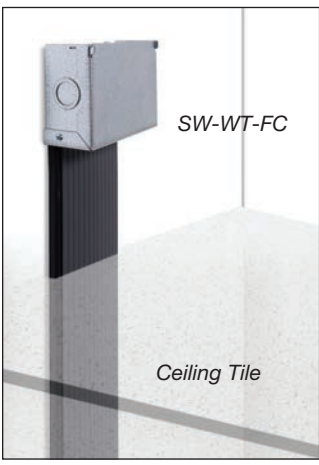

WALL EDGING SPECIFICATIONS

ORDERING TABLE

Item#	Part#	Description
18573	SW-TPE-CS	Edging for Wall Raceway
18574	SW-WT-SWR-SLT	Floor to Wall Transition Slate
18575	SW-WT-SWR-ALM	Floor to Wall Transition Aluminum
18576	SW-WT-FC	Ceiling to Wall Raceway Feed

Visit www.fsrinc.com for detailed drawings and installation documents.

Specifications are subject to change without notice.

FSR Inc.

244 Bergen Boulevard, Woodland Park, NJ 07424
Phone: 973.998.2300 · Fax: 973.785.4207
Web: www.fsrinc.com · E-mail: sales@fsrinc.com