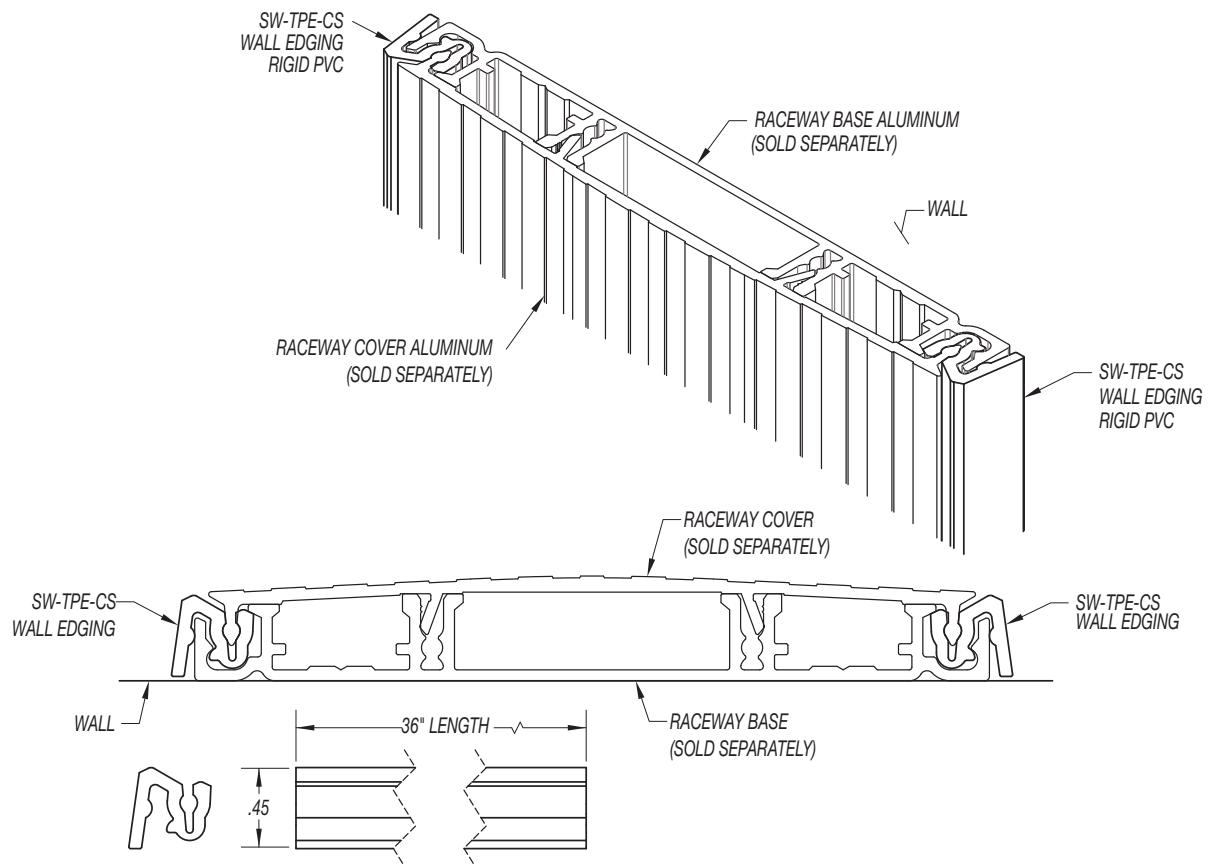

WALL EDGING SPECIFICATIONS

ORDERING TABLE

Item#	Part#	Description
18573	SW-TPE-CS	Edging for Wall Raceway
18574	SW-WT-SWR-SLT	Floor to Wall Transition Slate
18575	SW-WT-SWR-ALM	Floor to Wall Transition Aluminum
18576	SW-WT-FC	Ceiling to Wall Raceway Feed

Visit www.fsrinc.com for detailed drawings and installation documents.

Specifications are subject to change without notice.

FSR Inc.

244 Bergen Boulevard, Woodland Park, NJ 07424
Phone: 973.998.2300 · Fax: 973.785.4207
Web: www.fsrinc.com · E-mail: sales@fsrinc.com