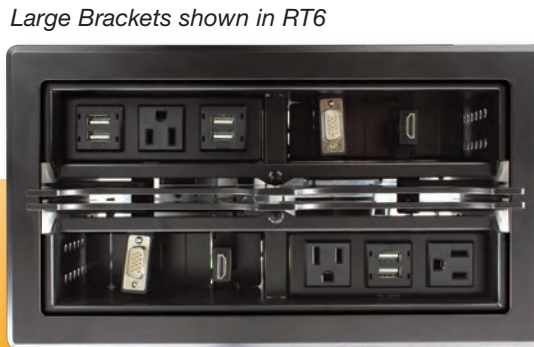

Large and Small Brackets shown in CT6

Large Brackets shown in RT6