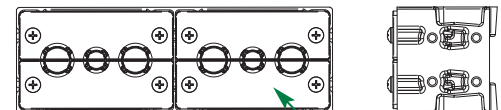

Allows mounting of four IPS inserts or six cables. Can also be used to block off a section.

Remove knockouts for cable pull use.

FSR Inc.

244 Bergen Boulevard, Woodland Park, NJ 07424

Phone: 973.998.2300 · Fax: 973.785.4207

Order Desk: 1-800-332-FSR1

Web: fsrinc.com · E-mail: sales@fsrinc.com LIT1680D