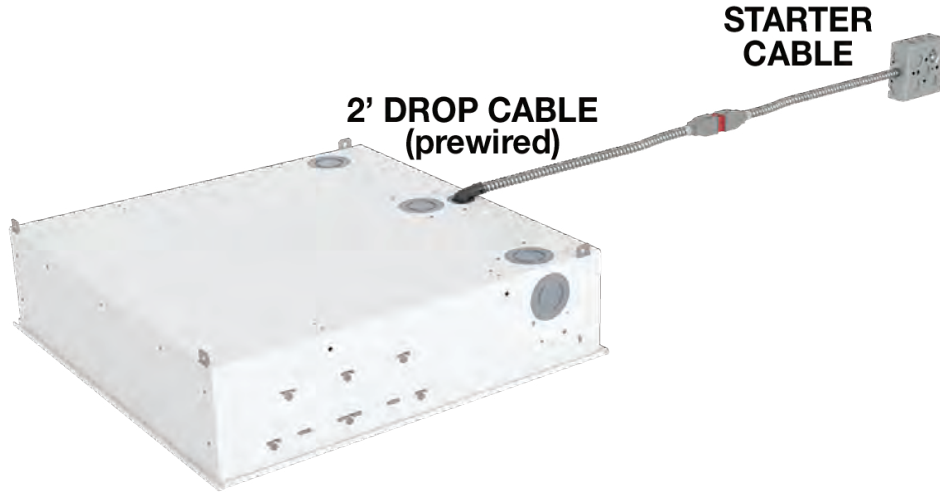

### DESCRIPTION

With the MLS pre-wired ceiling boxes, the electrical contractor can install and power the MLS starter cable at any time during the initial construction phase. The CB-MLS eliminates coordinating return visits to the site to connect AC to the ceiling box after the AV contractor completes hanging the unit. The AV contractor will now be able to complete the AV install without multiple trips to the site. They can mount the unit, install the AV equipment, wire, and test without waiting for the electrical contractor to connect the AC to the mounted, empty ceiling box.

### FEATURES

- Pre-wired ceiling box with MLS 2' drop cable
- Provides the ability to install and power at the beginning of the construction phase
- Eliminate return visits to connect power after ceiling box is mounted
- Mount, install equipment, wire, and test all in one visit
- CB-MLS saves time and money

# FIELD TERMINATIONS FOR MLS STARTER CABLES AND INPUT SOCKETS FOR CEILING BOXES WITH MLS INPUT

**MLS Input Devices**  
4 – 12 Gauge Wires,  
L1,L2,N,G  
125V 20A

**MLS Starter Cable or  
Input Socket**

L1 = Black  
No Connection = Red  
Neutral = White  
Ground = Green

**Ceiling Box  
Connections**

Black = L1  
White = Neutral  
Green = Ground

Specifications are subject to change without notice.