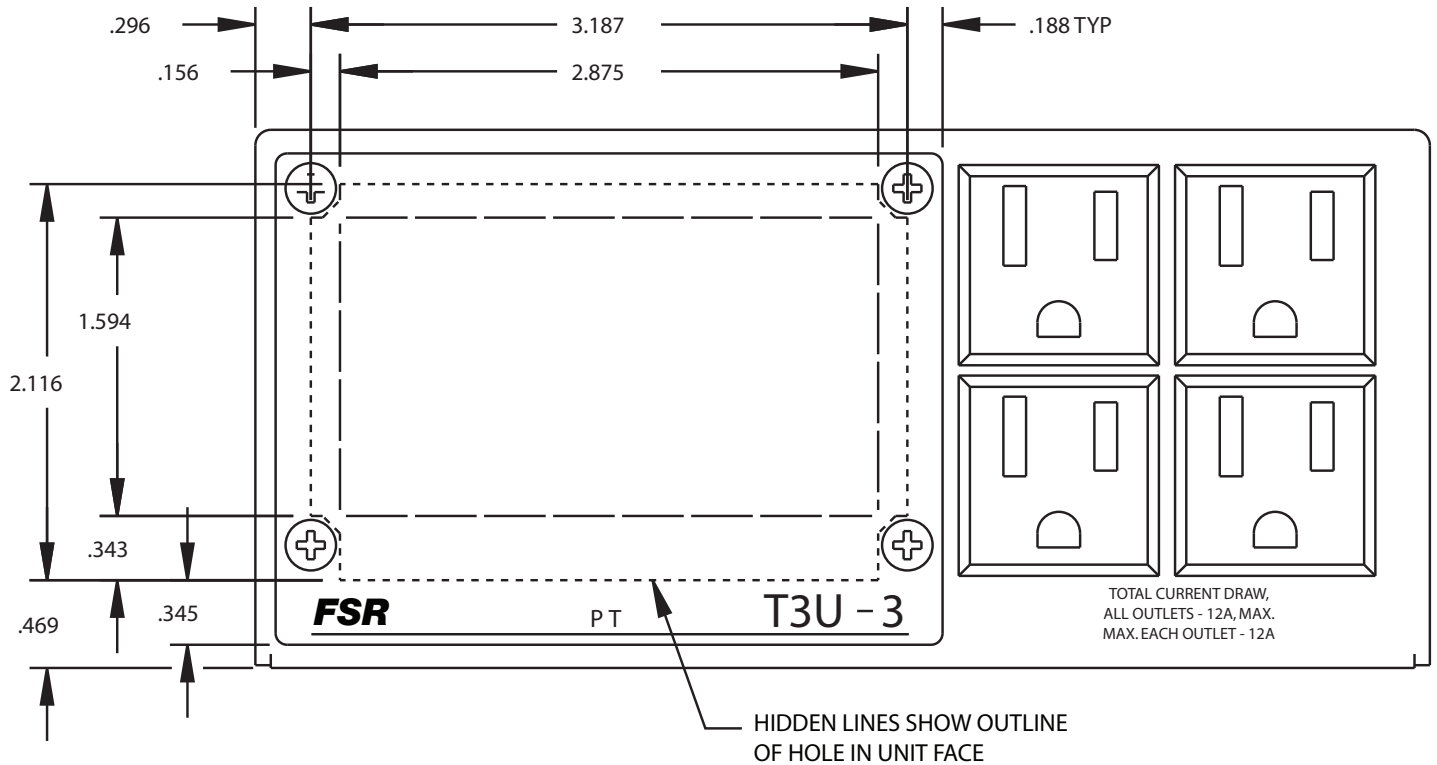

T3U-3 DRAWING

T3U-3
Connector Plate View