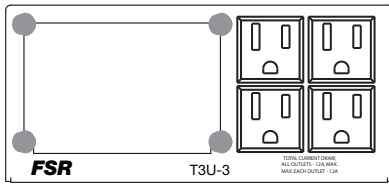

The FSR T3U RIM Series offer a variety of connection schemes through the use of interchangeable snap in connectors and mounting plates. This allows the plates to be populated by the installer and can be changed as the need arises. FSR offers a complete line of connectors and plates to satisfy most installation requirements. (See options on the following pages).

# T3U-3 DRAWING

**T3U-3**  
Connector Plate View