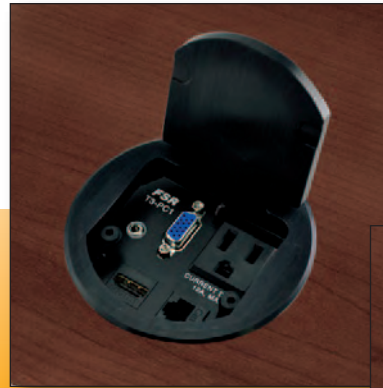

T3-PC1D

FSR

244 Bergen Boulevard, Woodland Park, NJ 07424
Phone: 973.998.2300 · Fax: 973.785.4207
Web: www.fsrinc.com · E-mail: sales@fsrinc.com

Specifications are subject to change without notice.