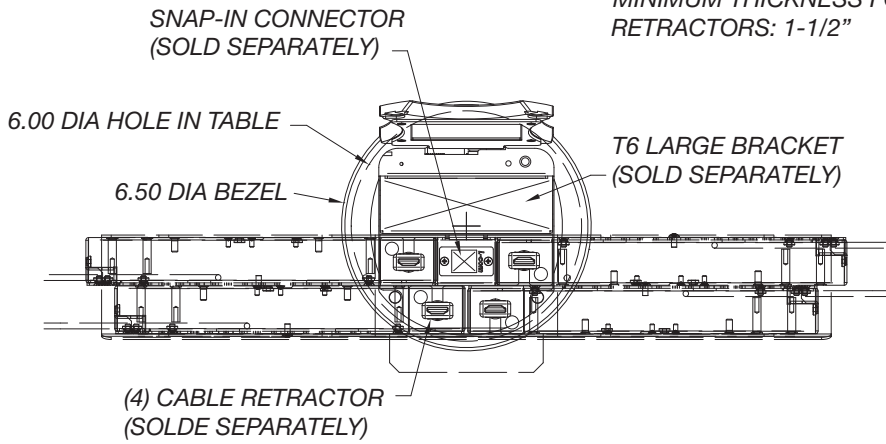

LP-T6 FLEX DIMENSIONS

CAUTION: IF DESK/TABLE IS LESS THAN MINIMUM THICKNESS SPECIFICATION, SPACERS MUST BE FABRICATED AND USED, OR SCREEN DAMAGE MAY RESULT.

* MINIMUM THICKNESS FOR ALL LP RETRACTORS EXPECT FOR DISPLAY PORT: 1-1/8"

* MINIMUM THICKNESS FOR DISPLAY PORT LP RETRACTORS: 1-1/2"

LP-TBRT BLANK can be used to cover any one or two unused retractor openings on the front row.