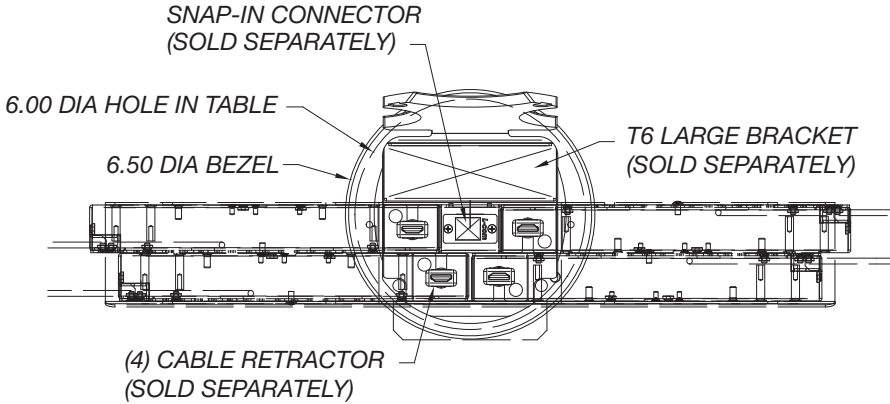

LP-T6 DIMENSIONS

CAUTION: IF DESK/TABLE IS LESS THAN MINIMUM THICKNESS SPECIFICATION, SPACERS MUST BE FABRICATED AND USED.

* MINIMUM THICKNESS FOR ALL LP RETRACTORS EXCEPT FOR DISPLAY PORT: 1-1/8"

* MINIMUM THICKNESS FOR DISPLAY PORT LP RETRACTOR: 1-1/2"