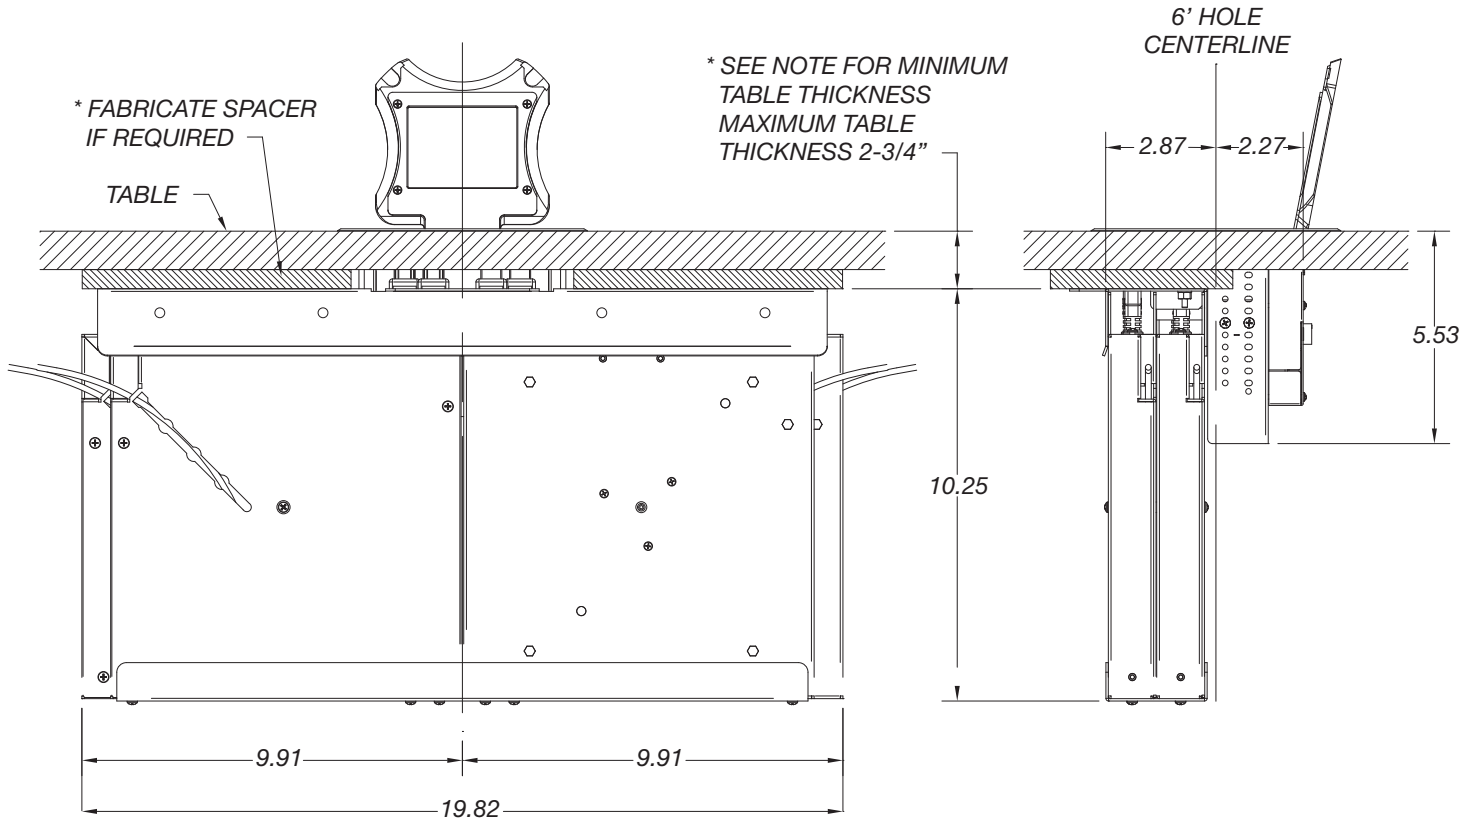

LP-T6 FLEX DIMENSIONS

CAUTION: IF DESK/TABLE IS LESS THAN MINIMUM THICKNESS SPECIFICATION, SPACERS MUST BE FABRICATED AND USED, OR SCREEN DAMAGE MAY RESULT.

* MINIMUM THICKNESS FOR ALL LP RETRACTORS EXPECT FOR DISPLAY PORT: 1-1/8"

* MINIMUM THICKNESS FOR DISPLAY PORT LP RETRACTORS: 1-1/2"

LP-TBRT BLANK can be used to cover any one or two unused retractor openings on the front row.