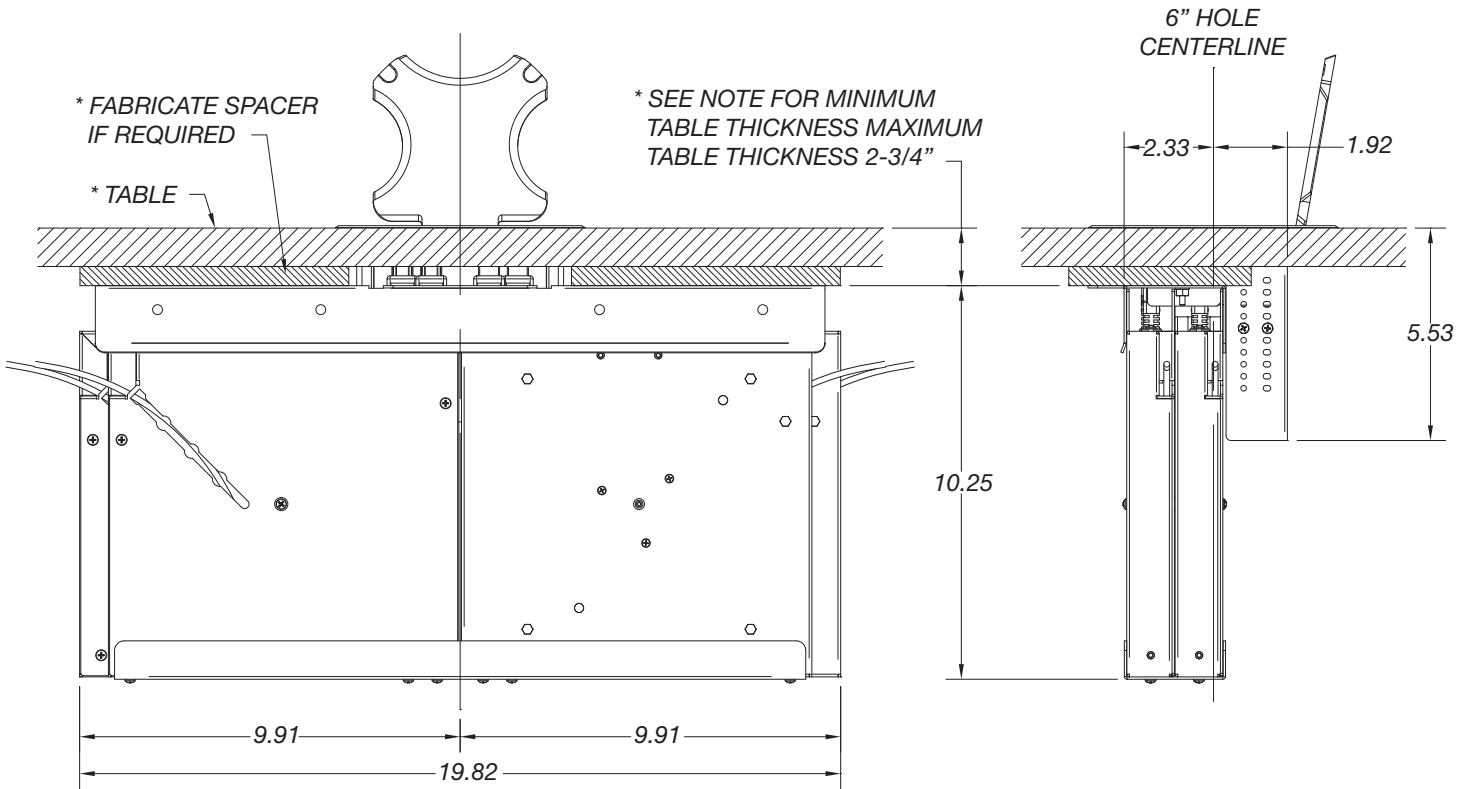

LP-T6 DIMENSIONS

CAUTION: IF DESK/TABLE IS LESS THAN MINIMUM THICKNESS SPECIFICATION, SPACERS MUST BE FABRICATED AND USED.

* MINIMUM THICKNESS FOR ALL LP RETRACTORS EXCEPT FOR DISPLAY PORT: 1-1/8"

* MINIMUM THICKNESS FOR DISPLAY PORT LP RETRACTOR: 1-1/2"