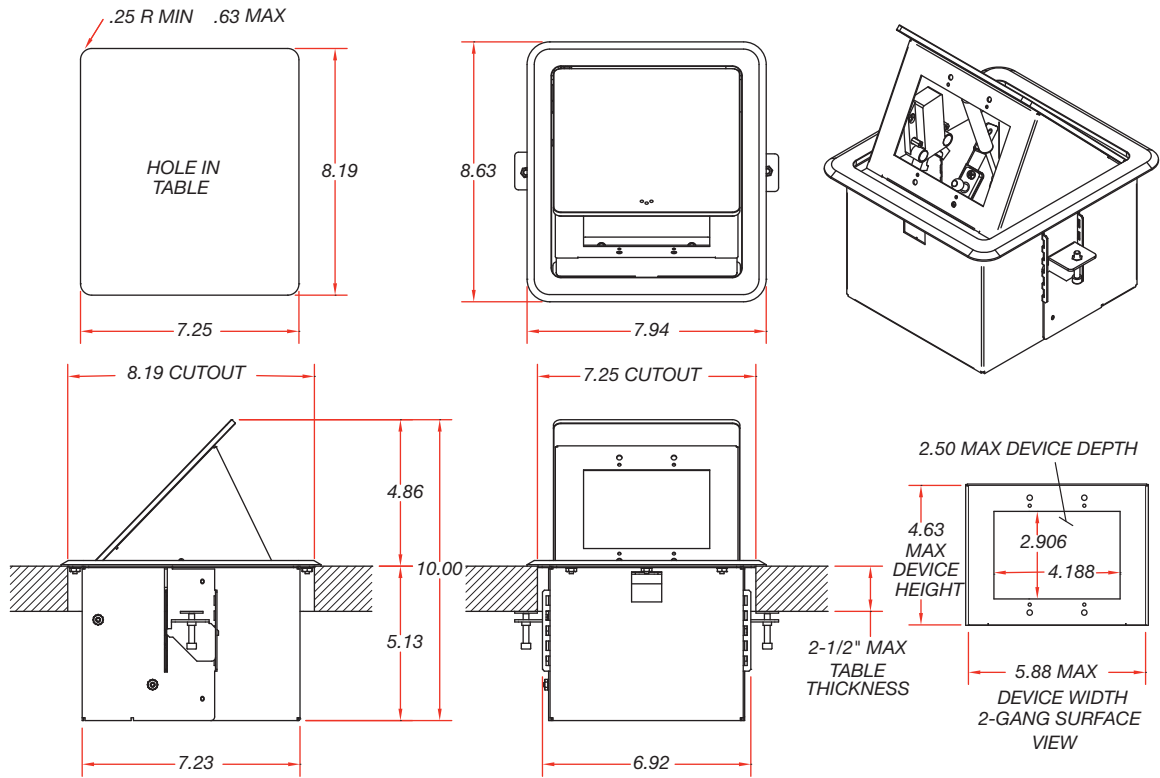

TB-2G

"Tilt 'N Select"

Table Box

Shown with FSR FLEX-LT Self Contained Control System Wallplate

Shown with FSR HD-HPCWP-TX 100m HDBaseT Transmitter Wall Plate

DESCRIPTION

The TB-2G Table Box offers convenience at a price that fits within your budget. This tilt top style box can be easily populated for many applications. The unit has one 2-gang opening and will easily fit FSR's 2-gang active and passive devices (as pictured above) and most 2-gang wall plate style devices. (FSR 2-gang accessories are shown on the back.)

In the open position, the devices are angled to accommodate a seated person at the table, with the box being 22" from the table edge. There is up to 2.5" of clearance behind the 2-gang plate surface. This unit has a black anodized finish.

DECORA STYLE / IPS PLATES

VIP-100 AV
(see LIT 1141)

SS-DPLT-2
2 Gang Decora Wall Plate
(see IPS and SS Series Spec Sheet)

IPS-WP1D
2 Gang Plate w/1 IPS
(see IPS and SS Series Spec Sheet)

IPS-WP2D
2 Gang Plate w/1 IPS & 1 Decora
(see IPS and SS Series Spec Sheet)

DIMENSIONS

DECORA STYLE / SS INSERTS

SS-PBLNK
Blank Insert

SS-PORT3
3 Keystone Insert

SS-PORT4
4 Keystone Insert
(White Only)

SS-PORT6
6 Keystone Insert
(White Only)

SS-P1DB
Insert with
DSub Opening

SS-PHDMI
Right Angle
HDMI Pass-Thru
(White and Black)