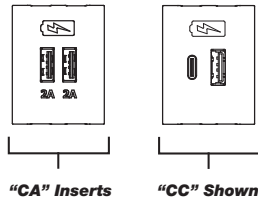

## SYM-CL CLAMP-ON MODEL DIMENSIONS

SYM-CL shown with Optional 1SS insert kit

## SYM-UT UNDER-TABLE MODEL DIMENSIONS

SYM-UT shown with Optional 1SS insert kit

## ORDERING KEY

**Select Mounting Type:**  
CL= Clamp-On  
UT=Under-Table

**Select # of USB Chargers:**  
Up to two: 1CA or 2CA  
1CC or 2CC

**Select Housing Color:**  
RD = Red  
YL = Yellow  
BL = Blue  
GR = Green  
BK = Black