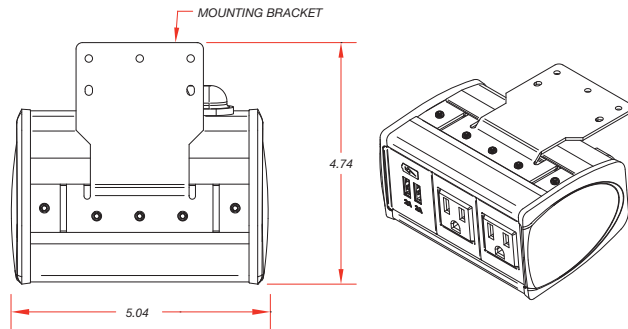

SYM-UT UNDER-TABLE MODEL DIMENSIONS

SYM-UT shown with Optional 1SS insert kit