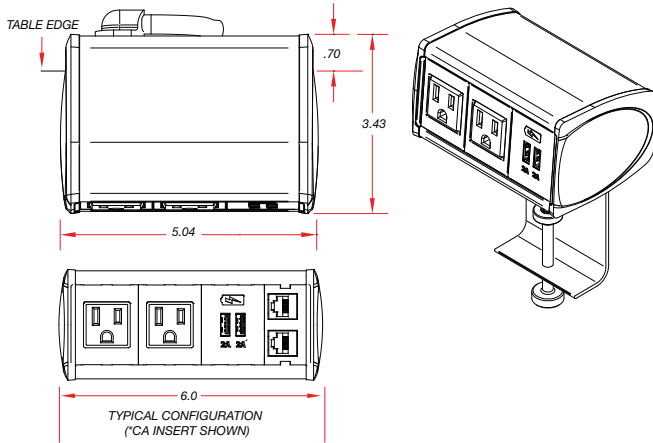

SYM-CL CLAMP-ON MODEL DIMENSIONS

SYM-CL shown with Optional 1SS insert kit