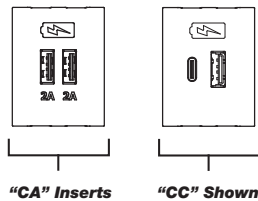

SYM-CL CLAMP-ON MODEL DIMENSIONS

SYM-CL shown with Optional 1SS insert kit

SYM-UT UNDER-TABLE MODEL DIMENSIONS

SYM-UT shown with Optional 1SS insert kit

ORDERING KEY

Select Mounting Type:
CL= Clamp-On
UT=Under-Table

Select # of USB Chargers:
Up to two: 1CA or 2CA
1CC or 2CC

Select Housing Color:

- RD = Red
- YL = Yellow
- BL = Blue
- GR = Green
- BK = Black

Select Insert Color:
B= Black
W= White

Select End Cap Color:
B= Black
W= White