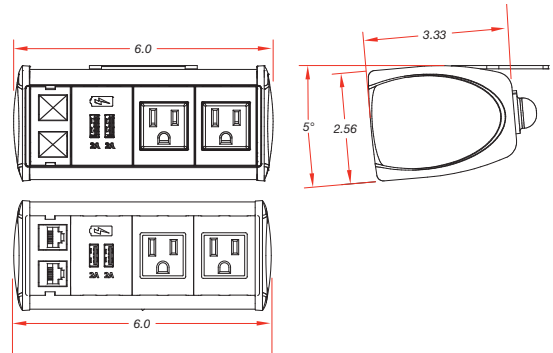

SYM-UT UNDER-TABLE MODEL DIMENSIONS

SYM-UT shown with Optional 1SS insert kit