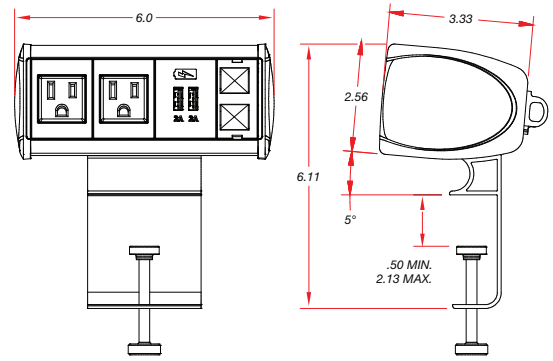

SYM-CL CLAMP-ON MODEL DIMENSIONS

SYM-CL shown with Optional 1SS insert kit