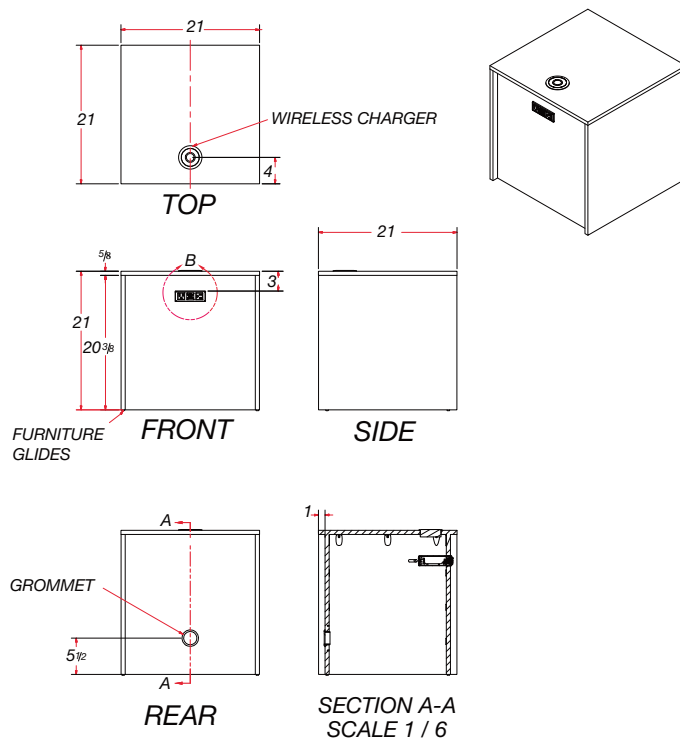

SPECIFICATIONS

TC -WC1 In Table Wireless Charger

- Output: 5V-1A
- “Qi” Standard: Version WPC1.2
- Charging Distance: 0-.313” (0-8mm)
- Charging Efficiency: 75% max
- Charging Area: 1 Coil
- Material: Aluminum Alloy, ABS

USB Chargers

- Upper USB Port: 10 WATT
- Lower USB Port: 5 WATT

AC Outlets

- Input Rating: 125 VAC 15A 60Hz
- Outlet Output Rating: 15 Amps Maximum Total Current Draw Throughout All Outlets
- Each Outlet is also Individually Rated for 15 Amps
- Power Cord length: 7.5’ black cord (5.5’ on white cord)

DIMENSIONS

Huddle BLOX - Large