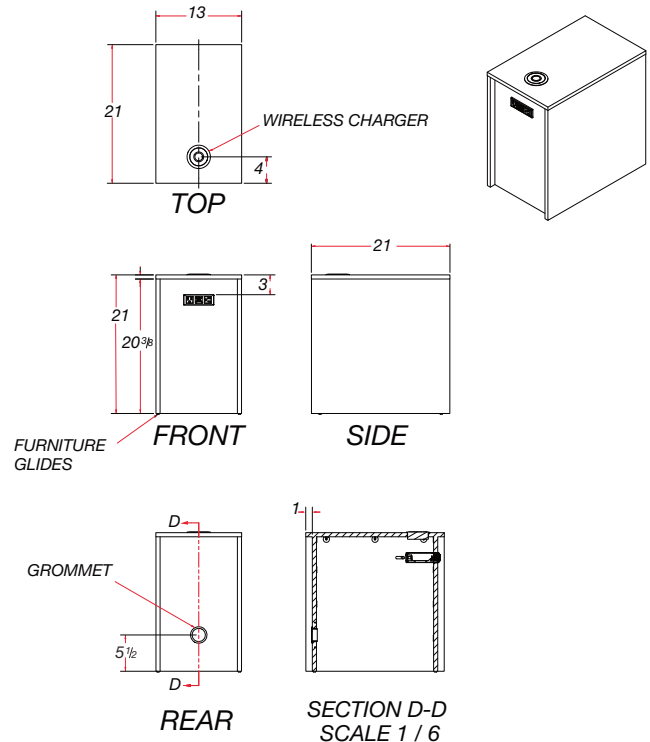

Huddle BLOX - Small

Specifications are subject to change without notice.

FSR

244 Bergen Boulevard, Woodland Park, NJ 07424
Phone: 973.785.4347 · Fax: 973.785.4207
Web: www.fsrinc.com · E-mail: sales@fsrinc.com