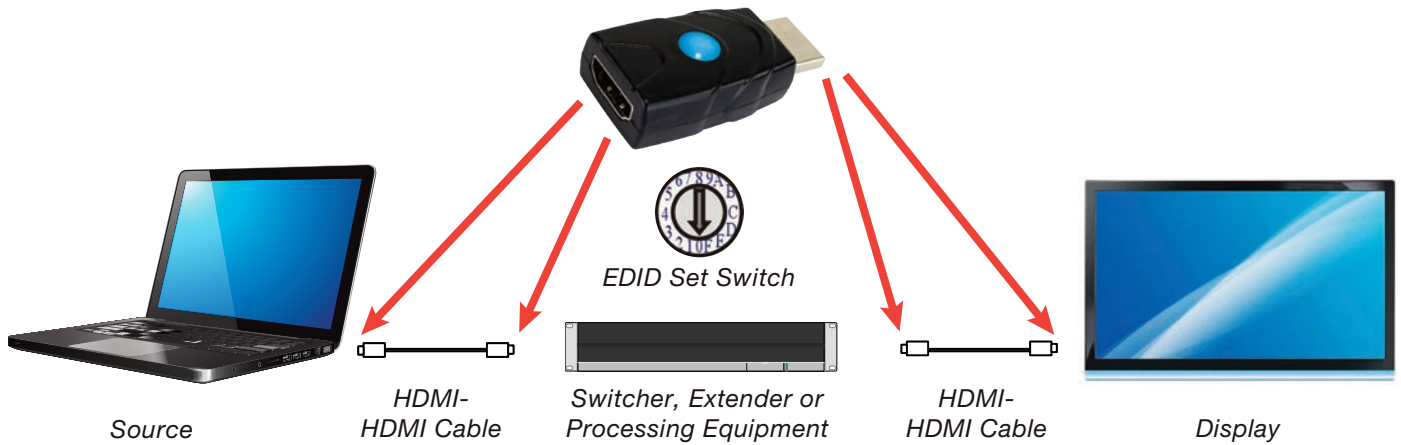

PRE-INSTALLED EDID

1. Turn the rotary switch to 1 to F to select the preinstalled EDID.
2. It is recommended to power cycle all equipment before the emulator is used to ensure HDMI hand shake initialization.

		Block 0 (for Computer)	Block 1 (for Player)
(0)	External EDID	_____	_____
(1)	480p	720x480@60Hz *2CH*	480p@60Hz *2CH*
(2)	720p	1280x720@60Hz *2CH*	720p@50Hz *2CH*
(3)	1080i	1920x540@60Hz *2CH*	1080i@60Hz *2CH*
(4)	1280x768_60	1280x768@60Hz *2CH*	720p@60Hz *2CH*
(5)	1280x1024_60	1280x1024@60Hz *2CH*	720p@60Hz *2CH*
(6)	1366x768_60	1366x768@60Hz *2CH*	720p@60Hz *2CH*
(7)	1400x1050_60	1400x1050@60Hz *2CH*	720p@60Hz *2CH*
(8)	1680x1050_60	1680x1050@60Hz *2CH*	720p@60Hz *2CH*
(9)	1600x1200_60	1600x1200@60Hz *2CH*	720p@60Hz *2CH*
(A)	1920x1080_24	1920x1080@24Hz *2CH*	1080p@24Hz / 720p@60Hz *2CH*
(B)	1920x1080_60	1920x1080@60Hz *2CH*	1080p@60Hz *2CH*
(C)	1920x1200_60	1920x1200@60Hz *2CH*	1080p@60Hz *2CH*
(D)	3840x2160_30	3480x2160@30Hz *2CH*	3840x2160@24Hz / 1080p@60Hz *2CH*
(E)	3840x2160_60	3480x2160@60Hz *2CH*	3480x2160@60Hz *2CH*
(F)	4096x2160_60	3480x2160@60Hz *2CH*	4096x2160@60Hz *2CH* Block#2

Insert Anywhere in the System to Adjust EDID

FSR Inc.

244 Bergen Boulevard Woodland Park, NJ 07424
Phone: 973.785.4347 · Fax: 973.785.4207
Order Desk: 1-800-332-FSR1
Web: www.fsrinc.com · E-mail: sales@fsrinc.com

Specifications are subject to change without notice.