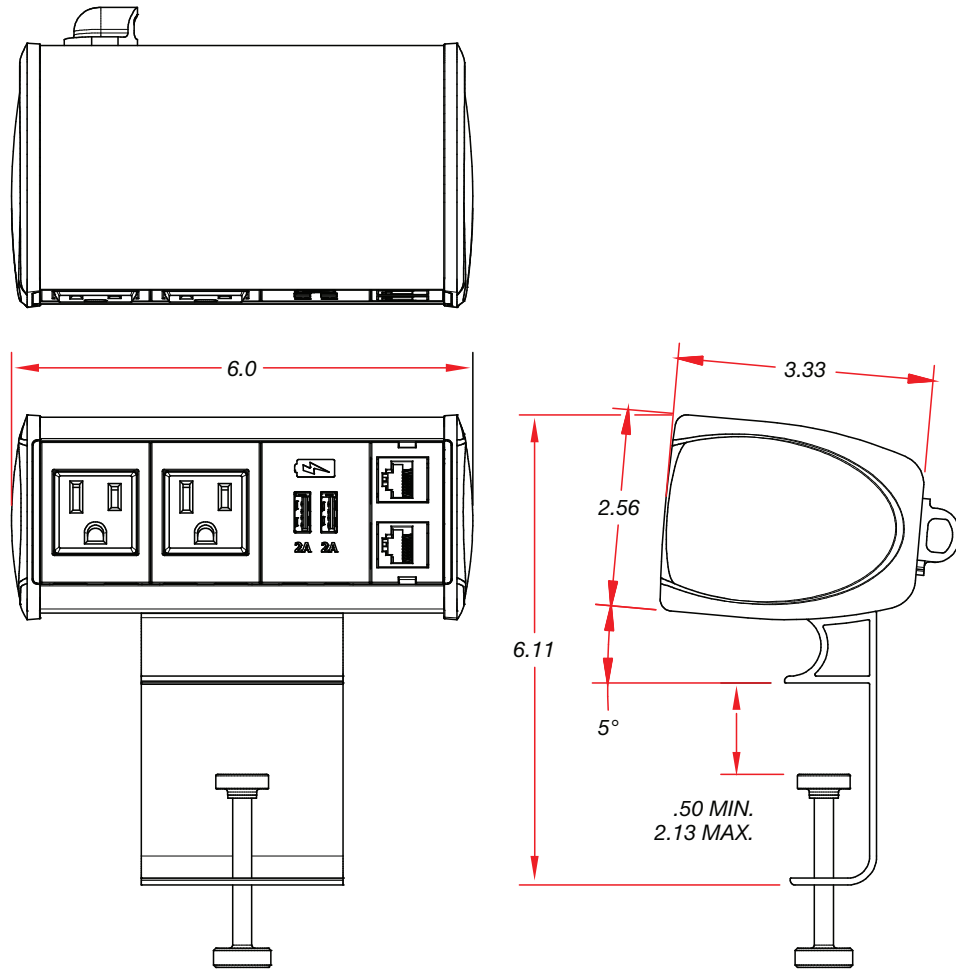

FEATURES

- Elegant Aluminum Design
- No hardware visible to user
- Compact size
- Rated for commercial use
- Designed for 2 to 5 Outlets
- Up to 2-Dual USB Chargers with full 5V 10W charging capability on each charging port
- Sized to fit Cat-6 and larger cables
- Sized to fit HDMI Bulkheads and cables
- Multiple color combinations to choose from
- Available in Clamp-On or Under-Table styles
- Non-marring C-Clamp table attachment with swivel screw tightener
- Knurled knob for easy toolless clamping (Clamp models)

SYM-CL MODEL DIMENSIONS

SYM-UT MODEL DIMENSIONS

CALCULATING DIMENSIONS

For Calculating Approximate Length of any Symphony Clamp-On or Under-Table Box Assembly:

“AC” Inserts

Add 1.5” for each AC Insert
 Minimum: 2
 Maximum: 5