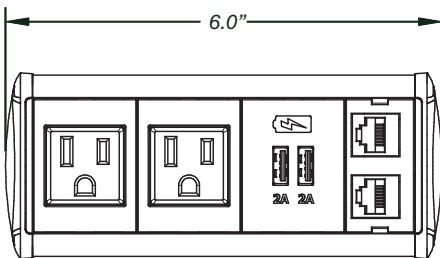

* Each SS kit includes one blank, single and dual Keystone Insert

Select End Cap Color:

B= Black
 W= White

Select Cord AC Length:

6’ = Blank
 9’6” = 9

No hardware visible to user

Examples:

Model: SYM-CL-2AC-1CA-1SS