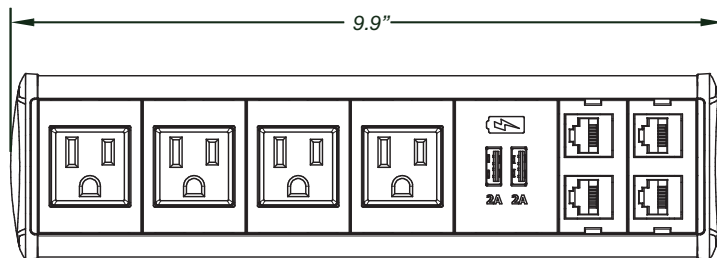

Select # of AC Outlets:

Two to five outlets may be selected: 2AC, 3AC, 4AC, 5AC

Select # of Snap-in Insert Kits*:
 (1SS, 2SS, 3SS, etc..for the first three digits)

Select number and type of VGA or XLR inserts if required:
 (1VGA, 1XLR etc...for the second three digits.)

* Each SS kit includes one blank, single and dual Keystone Insert

Select End Cap Color:

B= Black
 W= White

Select Cord AC Length:

6’ = Blank
 9’6” = 9

No hardware visible to user

Examples:

Model: SYM-CL-2AC-1CA-1SS

Model: SYM-CL-4AC-1CA-2SS

ORDERING INFORMATION

Stock Units

Four popular Symphony Clamp-On table box units are stocked for your convenience. These all have 2 AC outlets, 1 Dual USB charger and come with or without 1 keystone SS insert kit. All units have an aluminum housing with black (ABB) or white (AWW) end caps and inserts.