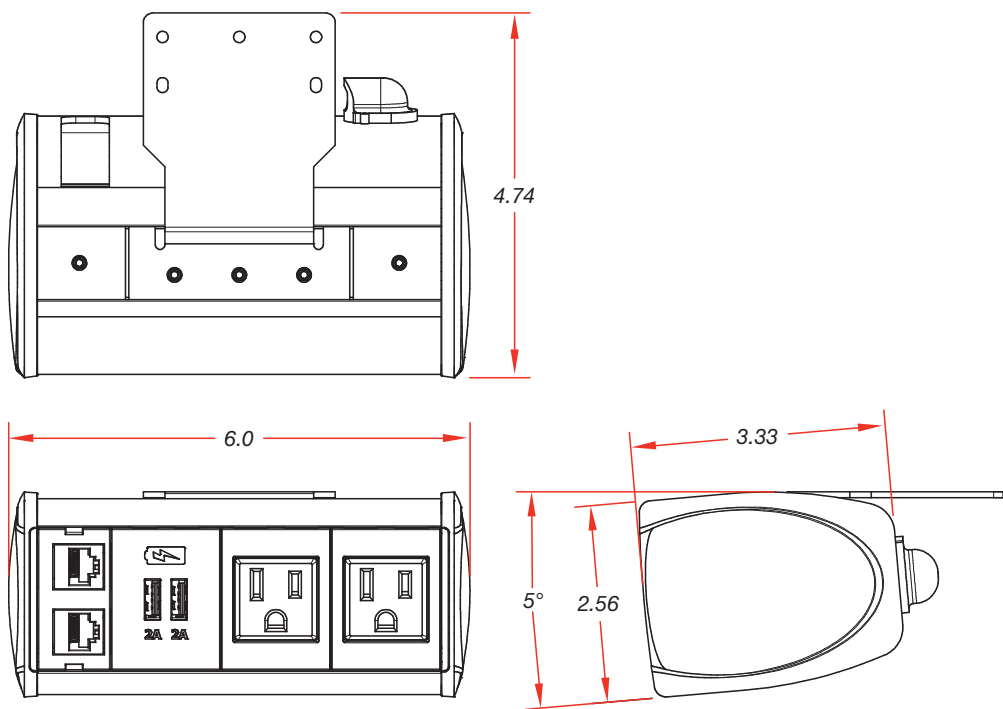

FEATURES

- Elegant Aluminum Design
- No hardware visible to user
- Compact size
- Rated for commercial use
- Designed for 2 to 5 Outlets
- Up to 2-Dual USB Chargers with full 5V 10W charging capability on each charging port
- Sized to fit Cat-6 and larger cables
- Sized to fit HDMI Bulkheads and cables
- Multiple color combinations to choose from
- Available in Clamp-On or Under-Table styles
- Non-marring C-Clamp table attachment with swivel screw tightener
- Knurled knob for easy toolless clamping (Clamp models)

SYM-CL MODEL DIMENSIONS

SYM-UT MODEL DIMENSIONS

CALCULATING DIMENSIONS

For Calculating Approximate Length of any Symphony Clamp-On or Under-Table Box Assembly:

“AC” Inserts

Add 1.5” for each AC Insert
 Minimum: 2
 Maximum: 5