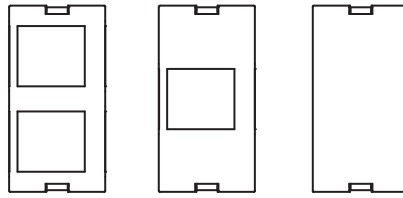

“SS” Insert Kit

Add 1” for a Single, Dual or Blank Insert
Minimum: 0