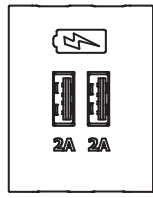

SYM-CL MODEL DIMENSIONS

SYM-UT MODEL DIMENSIONS

CALCULATING DIMENSIONS

For Calculating Approximate Length of any Symphony Clamp-On or Under-Table Box Assembly:

“AC” Inserts

Add 1.5” for each AC Insert
 Minimum: 2
 Maximum: 5

“CA” Inserts

Add 1.5” for each Dual USB Insert
 Minimum: 0
 Maximum: 2

“SS” Insert Kit

Add 1” for a Single, Dual or Blank Insert
 Minimum: 0

End Caps

Add 0.5” for the two end caps

Assemble to Order Model Number Key