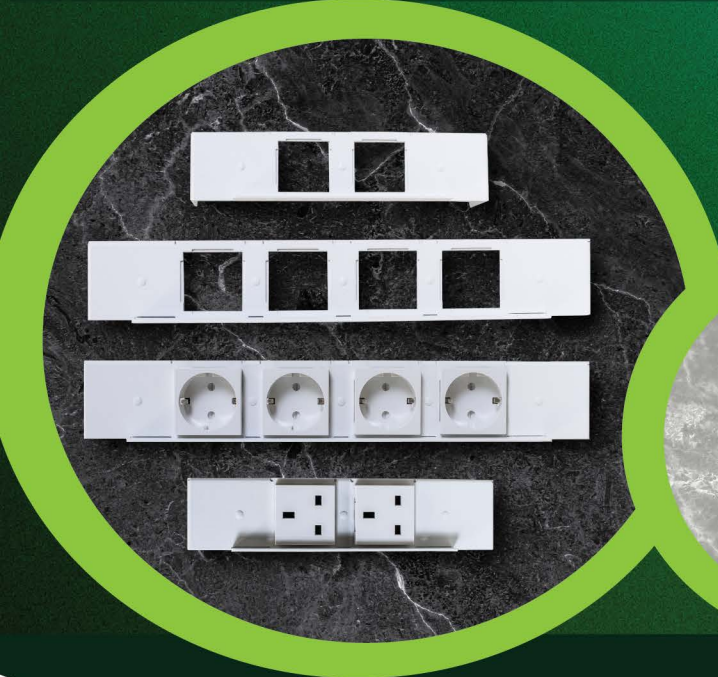

E-CONNECT WITH FSR

FSR INTERNATIONAL SERIES INTRODUCING THE NEW PWB-323 POWER BRACKETS

FSR's international series wall box brackets quickly adapt to any country's specific 45mm snap-in power outlet to fit into FSR's PWB-323 wall boxes. Our PWB-323-2E45 bracket provides openings for two 45mm sockets, while the PWB-323-4E45 bracket has four openings for four 45mm sockets. We offer a variety of international sockets to fit all your power needs.

The Harmony Collection of table boxes provides a powerful and affordable solution for any table installation. The versatile table enclosures are 100% configurable for high and low voltage. This series is 6" in diameter for a quick and simple install. Available in black or aluminum.

The Unity Collection of table boxes provides the ultimate connectivity and functionality. It is designed with hideaway doors for easy access to the insert brackets and cable retractors; it makes connectivity effortless.

Smart-Way device boxes offer the versatility of installing a 45mm international socket in the housing. We offer three different international device box options that can be used with our dual or single 45mm device plate.