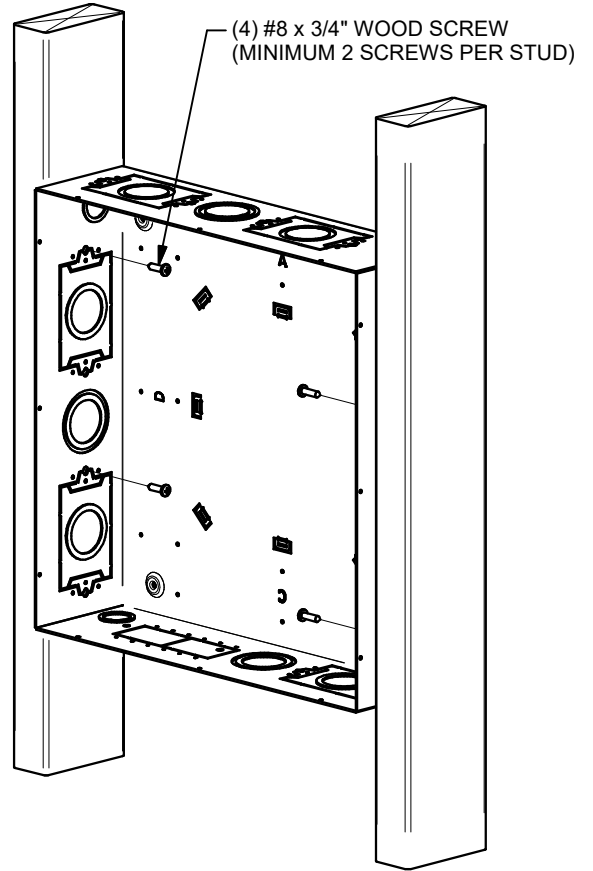

WOOD STUD MOUNTING

WALL OPENING: 14-1/2" x 14-1/2"
NOTE: BOX CAN BE ORIENTED IN ONE OF FOUR POSITIONS

STEEL STUD MOUNTING

WALL OPENING: 14-1/2" x 14-1/2"
NOTE: BOX CAN BE ORIENTED IN ONE OF FOUR POSITIONS