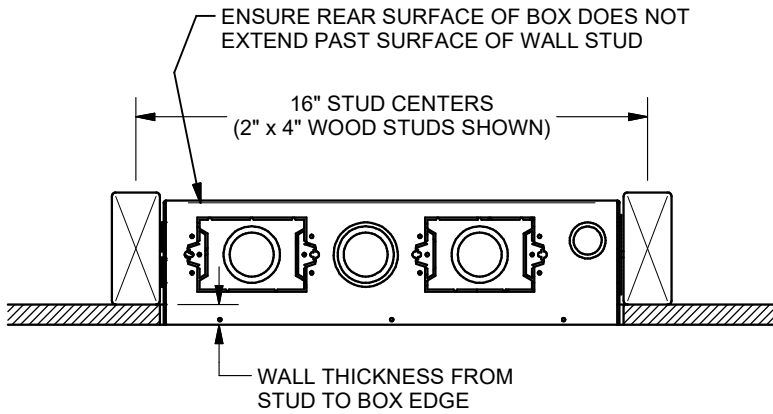

WOOD STUD MOUNTING

WALL OPENING: 14-1/2" x 14-1/2"
NOTE: BOX CAN BE ORIENTED IN ONE OF FOUR POSITIONS

STEEL STUD MOUNTING

WALL OPENING: 14-1/2" x 14-1/2"
NOTE: BOX CAN BE ORIENTED IN ONE OF FOUR POSITIONS