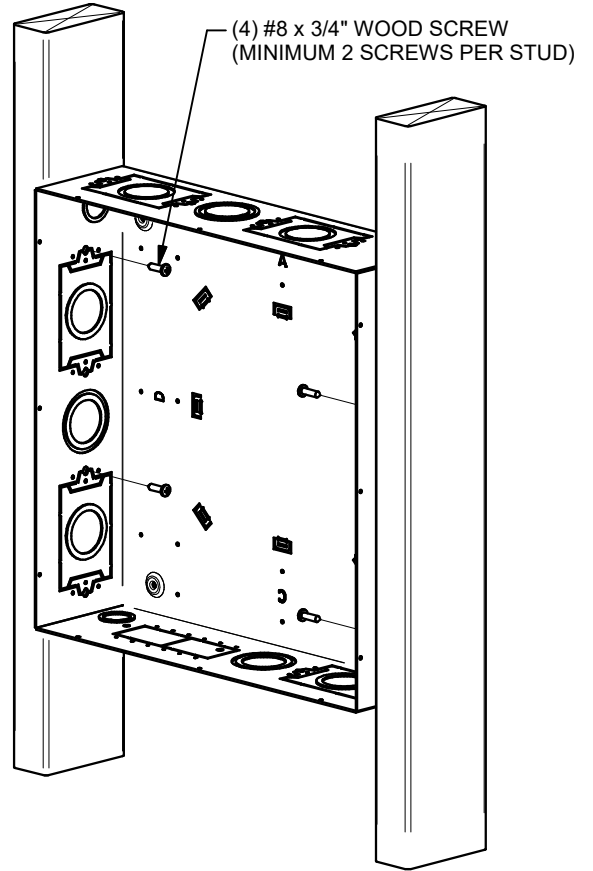

### WOOD STUD MOUNTING

WALL OPENING: 14-1/2" x 14-1/2"  
NOTE: BOX CAN BE ORIENTED IN ONE OF FOUR POSITIONS

### STEEL STUD MOUNTING

WALL OPENING: 14-1/2" x 14-1/2"  
NOTE: BOX CAN BE ORIENTED IN ONE OF FOUR POSITIONS