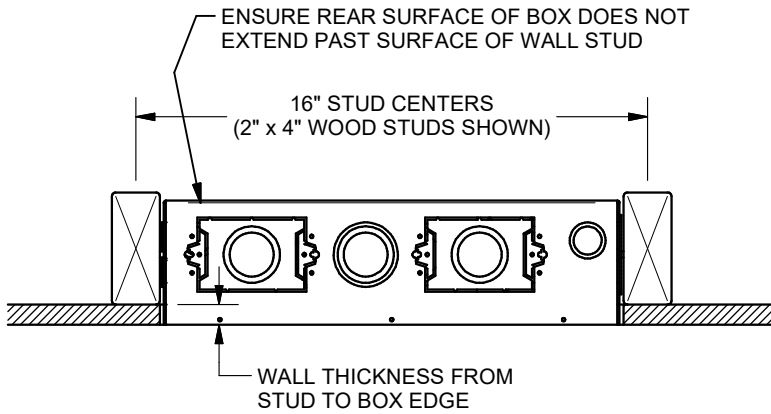

### WOOD STUD MOUNTING

WALL OPENING: 14-1/2" x 14-1/2"  
NOTE: BOX CAN BE ORIENTED IN ONE OF FOUR POSITIONS

### STEEL STUD MOUNTING

WALL OPENING: 14-1/2" x 14-1/2"  
NOTE: BOX CAN BE ORIENTED IN ONE OF FOUR POSITIONS