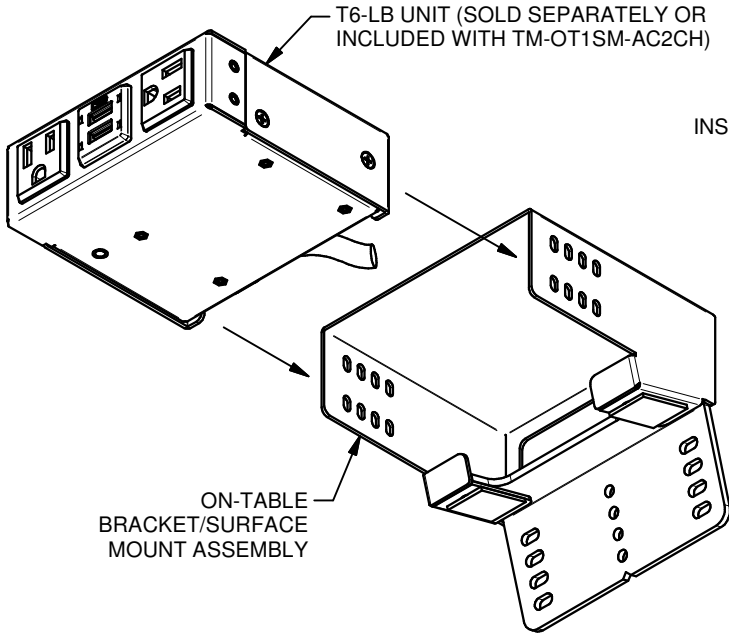

# FSR TM-OT1SM / TM-OT1SM-AC2CH On-Table Bracket Installation Instructions

244 Bergen Boulevard, Woodland Park, NJ 07424, Phone: 973.785.4347 - Fax: 973.785.4207

1. INSERT FSR SERIES T6-LB UNIT (SOLD SEPARATELY OR INCLUDED WITH TM-OT1SM-AC2CH) INTO BRACKET.

2. SECURE FSR SERIES T6-LB UNIT TO BRACKET WITH SUPPLIED SCREWS.

3. LOCATE AND SECURE TO TABLE/CABINET WITH SUPPLIED MOUNTING SCREWS. MAKE ELECTRICAL CONNECTIONS AS REQUIRED.