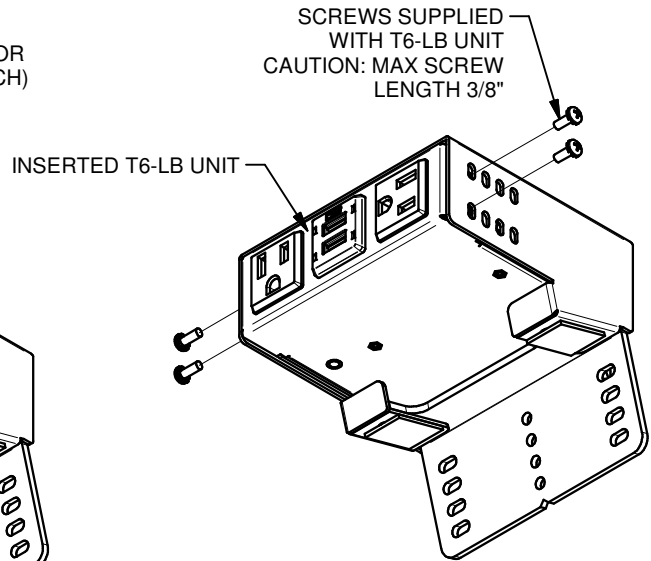

# FSR TM-OT1SM / TM-OT1SM-AC2CH On-Table Bracket Installation Instructions

244 Bergen Boulevard, Woodland Park, NJ 07424, Phone: 973.785.4347 - Fax: 973.785.4207

1. INSERT FSR SERIES T6-LB UNIT (SOLD SEPARATELY OR INCLUDED WITH TM-OT1SM-AC2CH) INTO BRACKET.

2. SECURE FSR SERIES T6-LB UNIT TO BRACKET WITH SUPPLIED SCREWS.

3. LOCATE AND SECURE TO TABLE/CABINET WITH SUPPLIED MOUNTING SCREWS. MAKE ELECTRICAL CONNECTIONS AS REQUIRED.