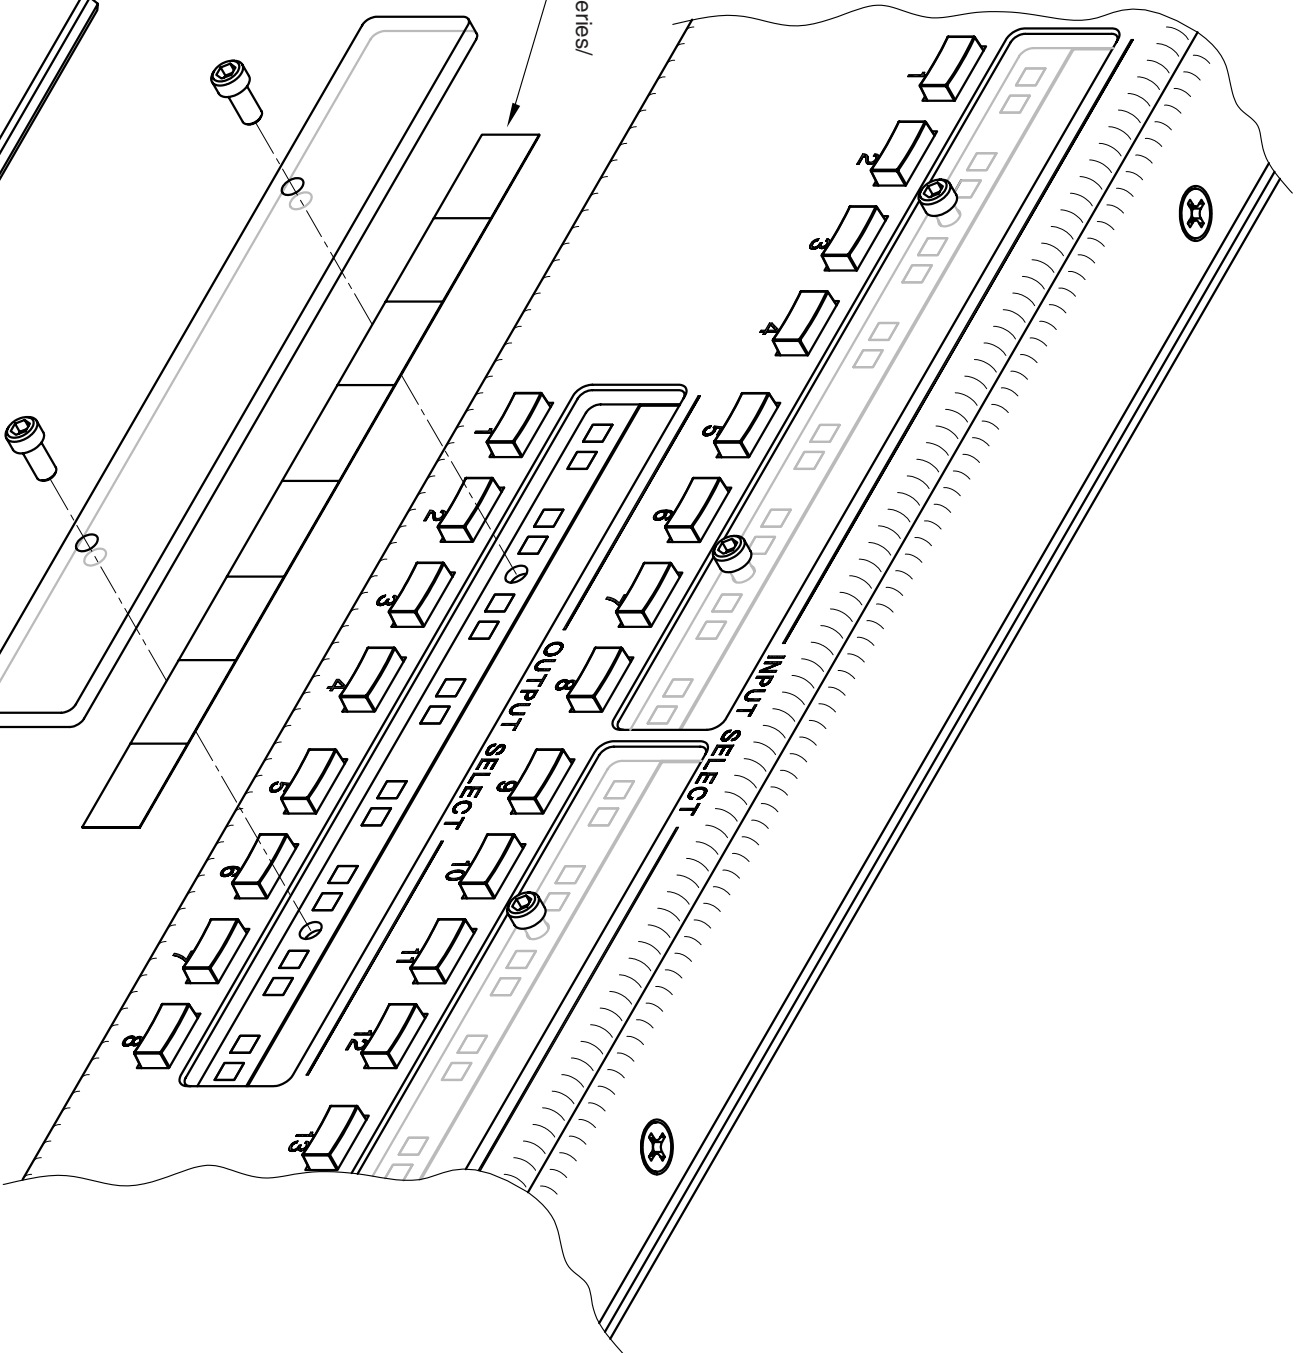

PRINT LABEL STRIP FROM FTP WEB SITE
<ftp://doclib.fsrinc.com/Matrix Switchers/Pathfinder Series/>
 FILE NAME : PFD MATRIX LABEL.DOT

HEX KEY SUPPLIED
 (FSR P/N: 48760)

FSR Inc.
 244 BERGEN BLVD.
 PATTERSON, NJ 07654
 TEL: (973) 788-3318
 FAX: (973) 788-3318

TITLE: LEGEND ASSEMBLY
 DRAWN BY: JRE DATE: 11/07/06 REV: -
 DWG#: C-1034 SCALE: 1:1

4

3

2

1

4

3

2