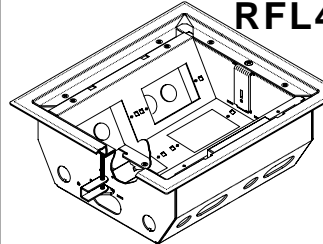

STEEL CITY RAISED ACCESS FLOOR BOX LINE

FSR RFL SERIES RAISED ACCESS FLOOR BOX LINE

AFM-2

RFL3-D1G

2 SINGLE GANG OPENINGS

AFM-4

RFL4.5-D1G

2 SINGLE GANG POWER & 1 SINGLE GANG DATA OPENING*

AFM-6

RFL4.5-Q1G

4 SINGLE GANG POWER & 2 SINGLE GANG DATA OPENING*
* DATA BRACKETS ARE OPTIONAL

AFM-6S

RFL3-Q1G

4 SINGLE GANG OPENINGS

AFM-6V

RFL4.5-D2G