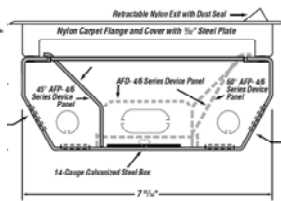

STEEL CITY RAISED ACCESS FLOOR BOX LINE

FSR RFL SERIES RAISED ACCESS FLOOR BOX LINE

AFM-2

RFL3-D1G

2 SINGLE GANG OPENINGS

AFM-4

RFL4.5-D1G

2 SINGLE GANG POWER & 1 SINGLE GANG DATA OPENING*

AFM-6

RFL4.5-Q1G

4 SINGLE GANG POWER & 2 SINGLE GANG DATA OPENING*
* DATA BRACKETS ARE OPTIONAL

AFM-6S

RFL3-Q1G

4 SINGLE GANG OPENINGS

AFM-6V

RFL4.5-D2G