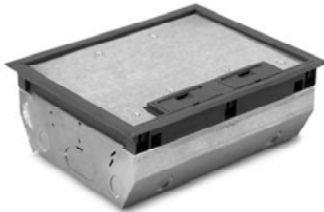

STEEL CITY RAISED ACCESS FLOOR BOX LINE

FSR RFL SERIES RAISED ACCESS FLOOR BOX LINE

AFM-2

RFL3-D1G

2 SINGLE GANG OPENINGS

AFM-4

RFL4.5-D1G

2 SINGLE GANG POWER & 1 SINGLE GANG DATA OPENING*

AFM-6

RFL4.5-Q1G

4 SINGLE GANG POWER & 2 SINGLE GANG DATA OPENING*
* DATA BRACKETS ARE OPTIONAL

AFM-6S

RFL3-Q1G

4 SINGLE GANG OPENINGS

AFM-6V

RFL4.5-D2G