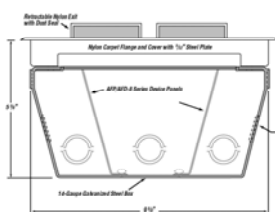

STEEL CITY RAISED ACCESS FLOOR BOX LINE

FSR RFL SERIES RAISED ACCESS FLOOR BOX LINE

2 SINGLE GANG OPENINGS

2 SINGLE GANG POWER & 1 SINGLE GANG DATA OPENING*

4 SINGLE GANG POWER & 2 SINGLE GANG DATA OPENING*
* DATA BRACKETS ARE OPTIONAL

4 SINGLE GANG OPENINGS

2 DOUBLE GANG OPENINGS

4 DOUBLE GANG OPENINGS