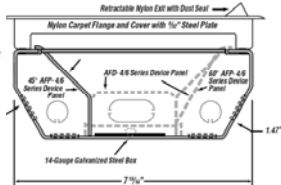

STEEL CITY RAISED ACCESS FLOOR BOX LINE

FSR RFL SERIES RAISED ACCESS FLOOR BOX LINE

AFM-2

RFL3-D1G

2 SINGLE GANG OPENINGS

AFM-4

RFL4.5-D1G

2 SINGLE GANG POWER & 1 SINGLE GANG DATA OPENING*

AFM-6

RFL4.5-Q1G

4 SINGLE GANG POWER & 2 SINGLE GANG DATA OPENING*
* DATA BRACKETS ARE OPTIONAL

AFM-6S

RFL3-Q1G

4 SINGLE GANG OPENINGS

AFM-6V

RFL4.5-D2G