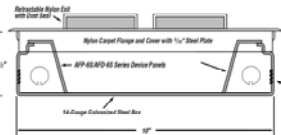

STEEL CITY RAISED ACCESS FLOOR BOX LINE

FSR RFL SERIES RAISED ACCESS FLOOR BOX LINE

AFM-2

RFL3-D1G

2 SINGLE GANG OPENINGS

AFM-4

RFL4.5-D1G

2 SINGLE GANG POWER & 1 SINGLE GANG DATA OPENING*

AFM-6

RFL4.5-Q1G

4 SINGLE GANG POWER & 2 SINGLE GANG DATA OPENING*
* DATA BRACKETS ARE OPTIONAL

AFM-6S

RFL3-Q1G

4 SINGLE GANG OPENINGS

AFM-6V

RFL4.5-D2G