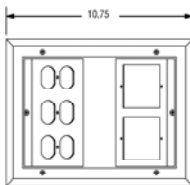

STEEL CITY RAISED ACCESS FLOOR BOX LINE

FSR RFL SERIES RAISED ACCESS FLOOR BOX LINE

AFM-2

RFL3-D1G

2 SINGLE GANG OPENINGS

AFM-4

RFL4.5-D1G

2 SINGLE GANG POWER & 1 SINGLE GANG DATA OPENING*

AFM-6

RFL4.5-Q1G

4 SINGLE GANG POWER & 2 SINGLE GANG DATA OPENING*
* DATA BRACKETS ARE OPTIONAL

AFM-6S

RFL3-Q1G

4 SINGLE GANG OPENINGS

AFM-6V

RFL4.5-D2G