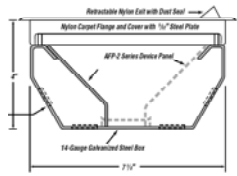

STEEL CITY RAISED ACCESS FLOOR BOX LINE

FSR RFL SERIES RAISED ACCESS FLOOR BOX LINE

AFM-2

RFL3-D1G

2 SINGLE GANG OPENINGS

AFM-4

RFL4.5-D1G

2 SINGLE GANG POWER & 1 SINGLE GANG DATA OPENING*

AFM-6

RFL4.5-Q1G

4 SINGLE GANG POWER & 2 SINGLE GANG DATA OPENING*
* DATA BRACKETS ARE OPTIONAL

AFM-6S

RFL3-Q1G

4 SINGLE GANG OPENINGS

AFM-6V

RFL4.5-D2G