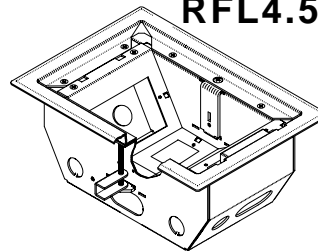

STEEL CITY RAISED ACCESS FLOOR BOX LINE

FSR RFL SERIES RAISED ACCESS FLOOR BOX LINE

AFM-2

RFL3-D1G

2 SINGLE GANG OPENINGS

AFM-4

RFL4.5-D1G

2 SINGLE GANG POWER & 1 SINGLE GANG DATA OPENING*

AFM-6

RFL4.5-Q1G

4 SINGLE GANG POWER & 2 SINGLE GANG DATA OPENING*
* DATA BRACKETS ARE OPTIONAL

AFM-6S

RFL3-Q1G

4 SINGLE GANG OPENINGS

AFM-6V

RFL4.5-D2G