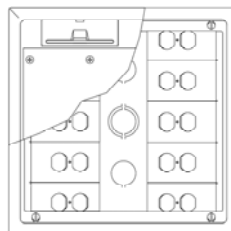

STEEL CITY RAISED ACCESS FLOOR BOX LINE

FSR RFL SERIES RAISED ACCESS FLOOR BOX LINE

2 SINGLE GANG OPENINGS

2 SINGLE GANG POWER & 1 SINGLE GANG DATA OPENING*

4 SINGLE GANG POWER & 2 SINGLE GANG DATA OPENING*
* DATA BRACKETS ARE OPTIONAL

4 SINGLE GANG OPENINGS

2 DOUBLE GANG OPENINGS

4 DOUBLE GANG OPENINGS