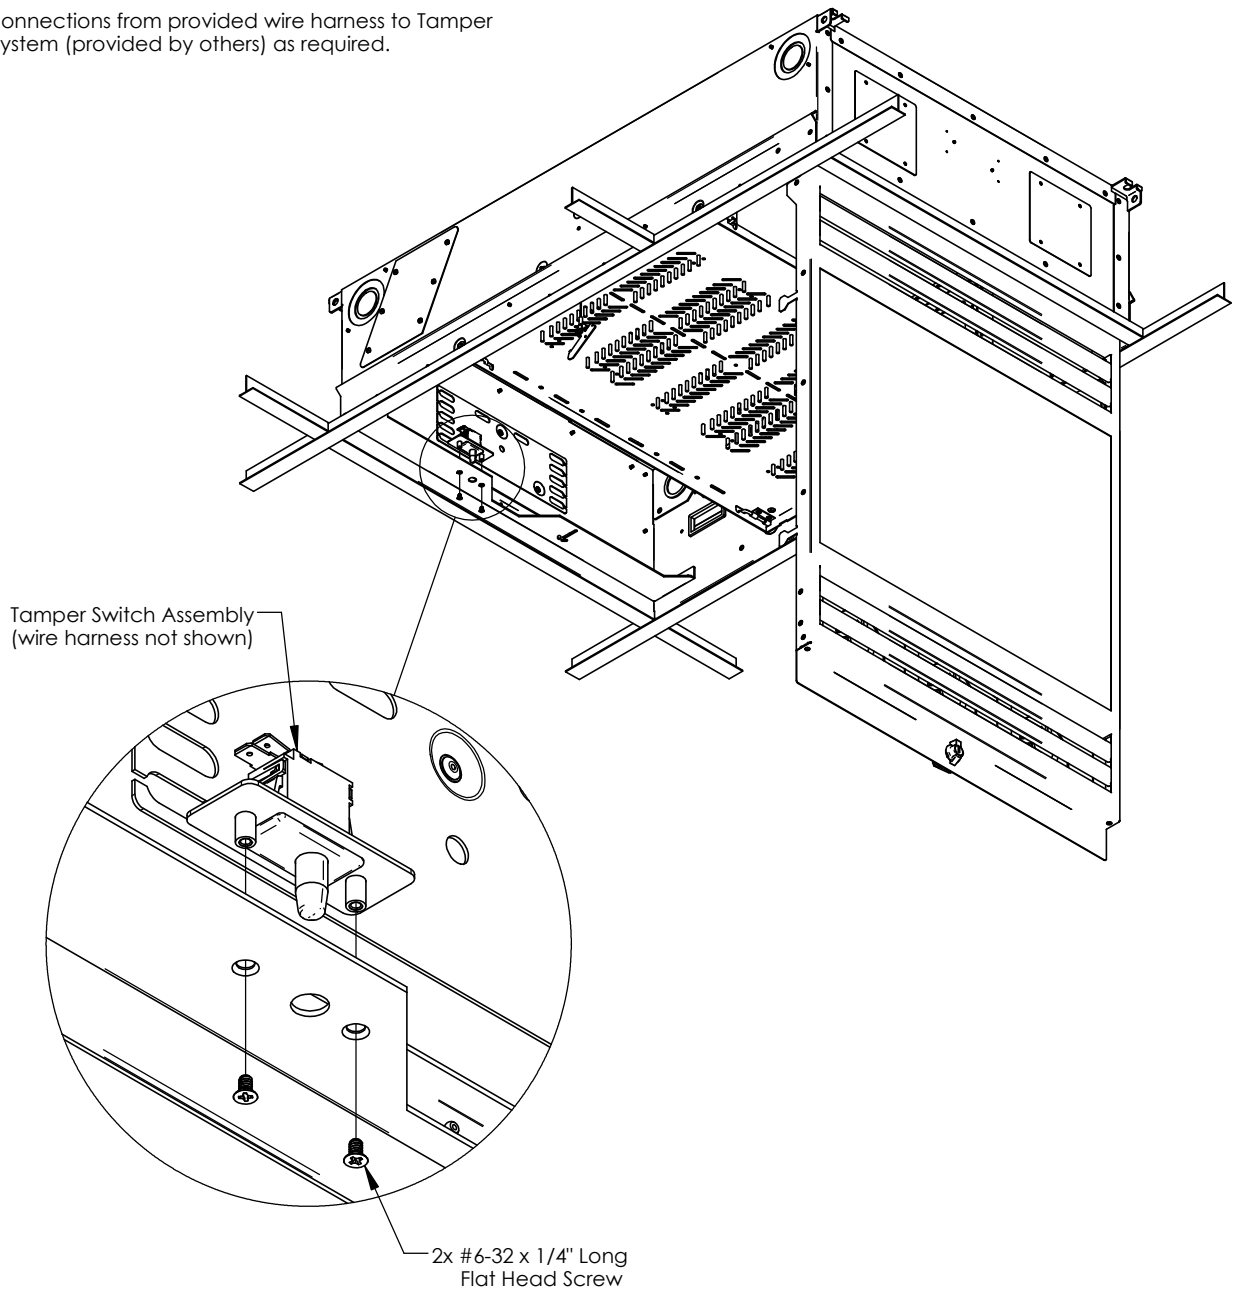

FSR CB-324-TMPSW Installation Instructions

244 Bergen Boulevard, Woodland Park, NJ 07424, Phone: 973.785.4347 - Fax: 973.785.4207

Install Tamper Switch as shown.

Make connections from provided wire harness to Tamper Alarm System (provided by others) as required.

DOOR PLUNGER SWITCH