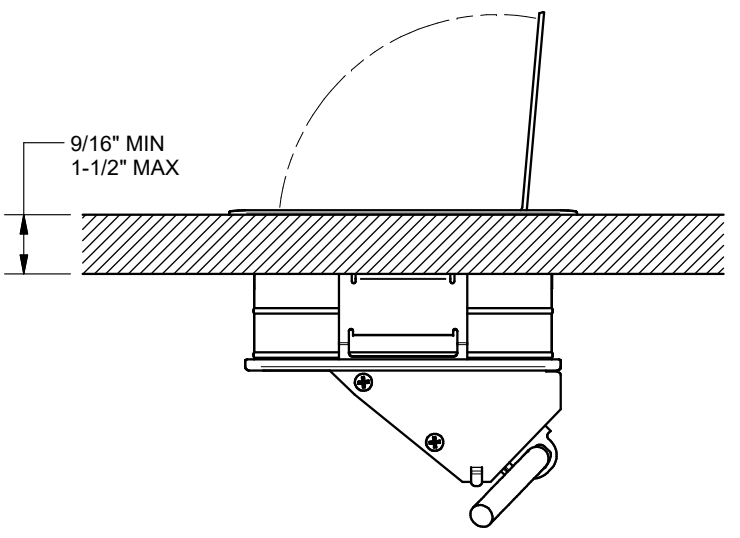

4 3 2 1

KEYSTONE CONNECTORS AND CABLES SOLD SEPARATELY.
UNIT PROVIDED WITH KEYSTONE SINGLE, DUAL AND BLANK INSERT.

FSR inc. 244 BERGEN BLVD. WOODLAND PARK, NJ 07424 TEL (973) 785-4347 FAX (973) 785-3318	TITLE: SYM-IN-3AC-1CA-2SS		
	DRAWN BY: JRE	DATE: 01/07/19	REV: 01
	DWG#:	SYM-IN-3AC-1CA-2SS	SCALE: -