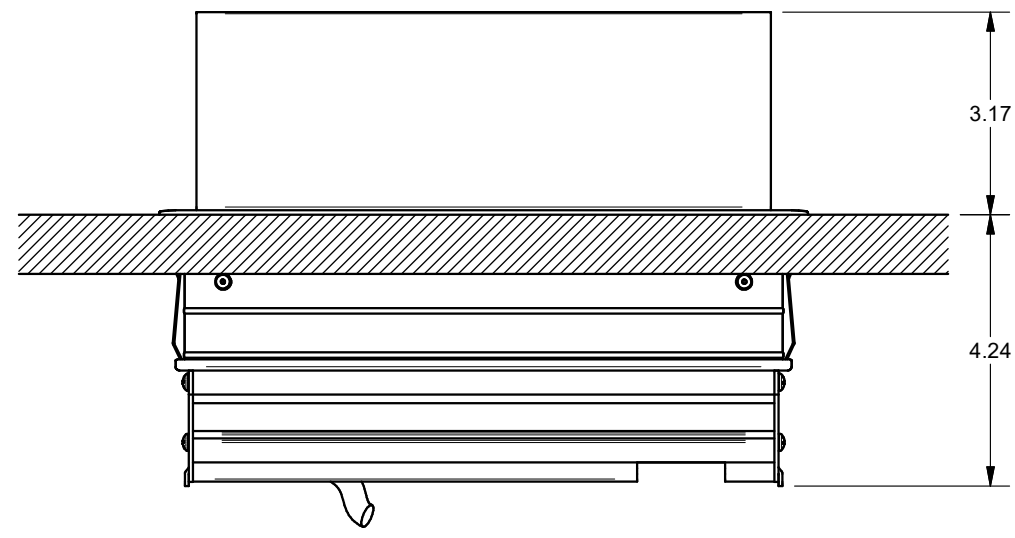

4 3 2 1

KEYSTONE CONNECTORS AND CABLES SOLD SEPARATELY.
UNIT PROVIDED WITH KEYSTONE SINGLE, DUAL AND BLANK INSERT.

FSR inc. 244 BERGEN BLVD. WOODLAND PARK, NJ 07424 TEL (973) 785-4347 FAX (973) 785-3318	TITLE: SYM-IN-3AC-1CA-2SS		
	DRAWN BY: JRE	DATE: 01/07/19	REV: 01
	DWG#:	SYM-IN-3AC-1CA-2SS	SCALE: -