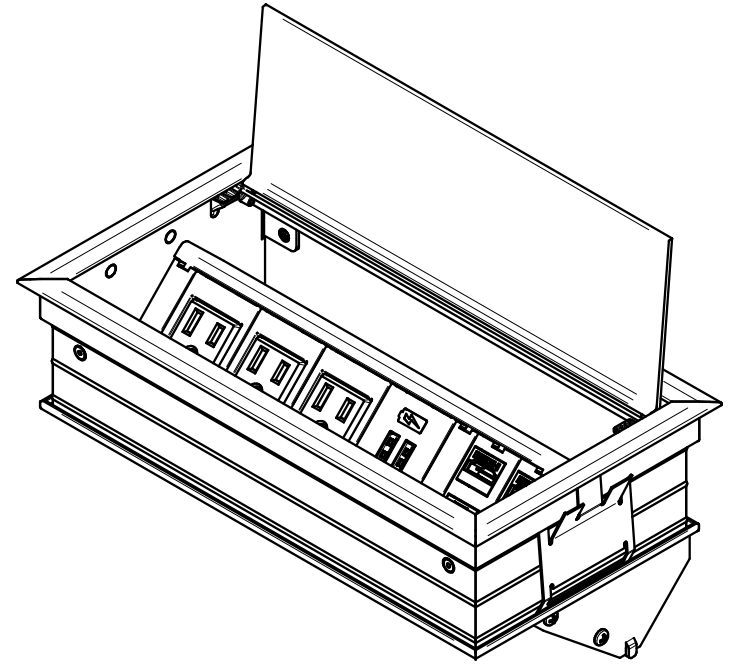

4 3 2 1

KEYSTONE CONNECTORS AND CABLES SOLD SEPARATELY.
UNIT PROVIDED WITH KEYSTONE SINGLE, DUAL AND BLANK INSERT.

FSR inc. 244 BERGEN BLVD. WOODLAND PARK, NJ 07424 TEL (973) 785-4347 FAX (973) 785-3318	TITLE: SYM-IN-3AC-1CA-2SS		
	DRAWN BY: JRE	DATE: 01/07/19	REV: 01
	DWG#:	SYM-IN-3AC-1CA-2SS	SCALE: -