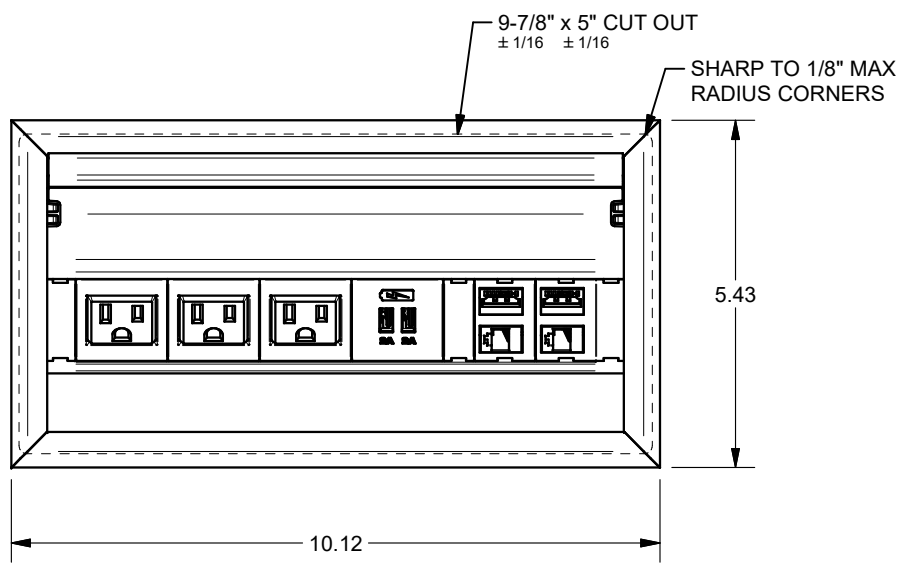

4 3 2 1

KEYSTONE CONNECTORS AND CABLES SOLD SEPARATELY.
UNIT PROVIDED WITH KEYSTONE SINGLE, DUAL AND BLANK INSERT.

FSR inc. 244 BERGEN BLVD. WOODLAND PARK, NJ 07424 TEL (973) 785-4347 FAX (973) 785-3318	TITLE: SYM-IN-3AC-1CA-2SS		
	DRAWN BY: JRE	DATE: 01/07/19	REV: 01
	DWG#:	SYM-IN-3AC-1CA-2SS	SCALE: -