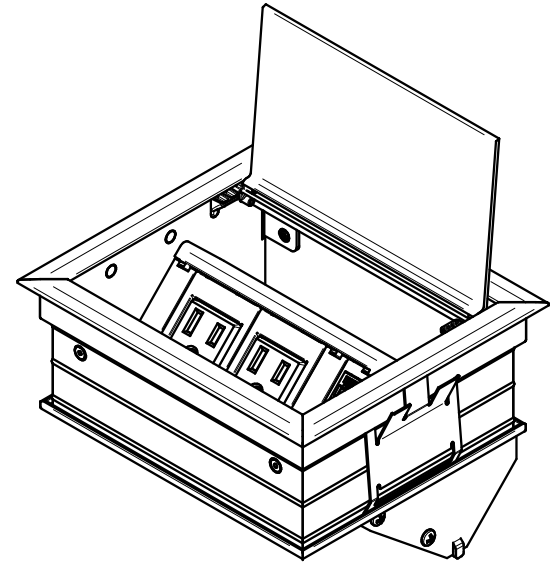

4

3

2

1

KEYSTONE CONNECTORS AND CABLES SOLD SEPARATELY.  
UNIT PROVIDED WITH KEYSTONE SINGLE, DUAL AND BLANK INSERT.

|  |                       |                |          |
|--|-----------------------|----------------|----------|
| <b>FSR inc.</b><br>244 BERGEN BLVD.<br>WOODLAND PARK, NJ 07424<br>TEL (973) 785-4347<br>FAX (973) 785-3318 | TITLE: SYM-IN-2AC-1SS |                |          |
|  | DRAWN BY: JRE         | DATE: 01/07/19 | REV: 01  |
|  | DWG#:                 | SYM-IN-2AC-1SS | SCALE: - |