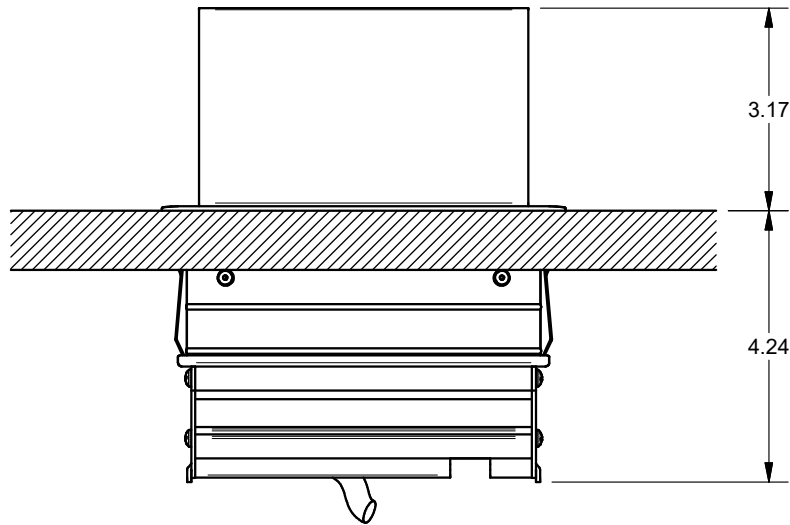

4

3

2

1

KEYSTONE CONNECTORS AND CABLES SOLD SEPARATELY.  
UNIT PROVIDED WITH KEYSTONE SINGLE, DUAL AND BLANK INSERT.

|  |                       |                |          |
|--|-----------------------|----------------|----------|
| <b>FSR inc.</b><br>244 BERGEN BLVD.<br>WOODLAND PARK, NJ 07424<br>TEL (973) 785-4347<br>FAX (973) 785-3318 | TITLE: SYM-IN-2AC-1SS |                |          |
|  | DRAWN BY: JRE         | DATE: 01/07/19 | REV: 01  |
|  | DWG#:                 | SYM-IN-2AC-1SS | SCALE: - |