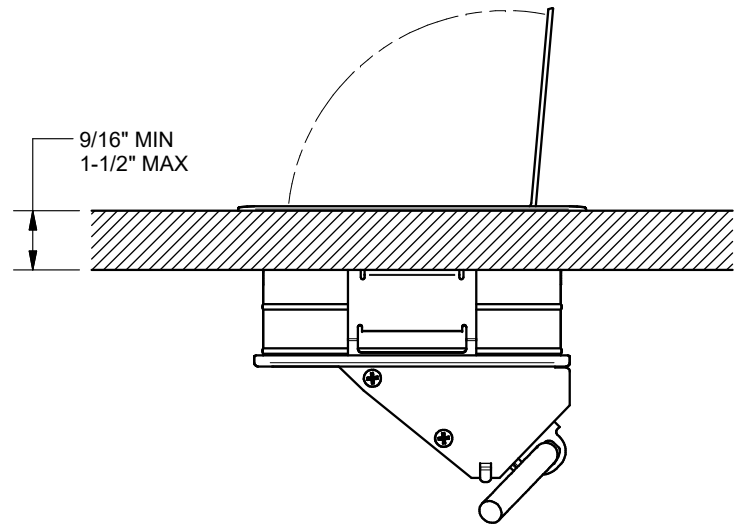

4

3

2

1

KEYSTONE CONNECTORS AND CABLES SOLD SEPARATELY.  
UNIT PROVIDED WITH KEYSTONE SINGLE, DUAL AND BLANK INSERT.

|  |                       |                |          |
|--|-----------------------|----------------|----------|
| <b>FSR inc.</b><br>244 BERGEN BLVD.<br>WOODLAND PARK, NJ 07424<br>TEL (973) 785-4347<br>FAX (973) 785-3318 | TITLE: SYM-IN-2AC-1SS |                |          |
|  | DRAWN BY: JRE         | DATE: 01/07/19 | REV: 01  |
|  | DWG#:                 | SYM-IN-2AC-1SS | SCALE: - |