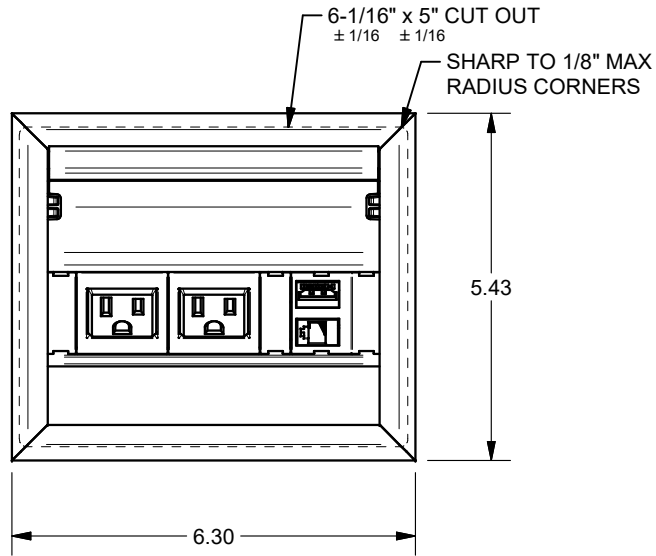

4

3

2

1

KEYSTONE CONNECTORS AND CABLES SOLD SEPARATELY.  
UNIT PROVIDED WITH KEYSTONE SINGLE, DUAL AND BLANK INSERT.

|  |                       |                |          |
|--|-----------------------|----------------|----------|
| <b>FSR inc.</b><br>244 BERGEN BLVD.<br>WOODLAND PARK, NJ 07424<br>TEL (973) 785-4347<br>FAX (973) 785-3318 | TITLE: SYM-IN-2AC-1SS |                |          |
|  | DRAWN BY: JRE         | DATE: 01/07/19 | REV: 01  |
|  | DWG#:                 | SYM-IN-2AC-1SS | SCALE: - |