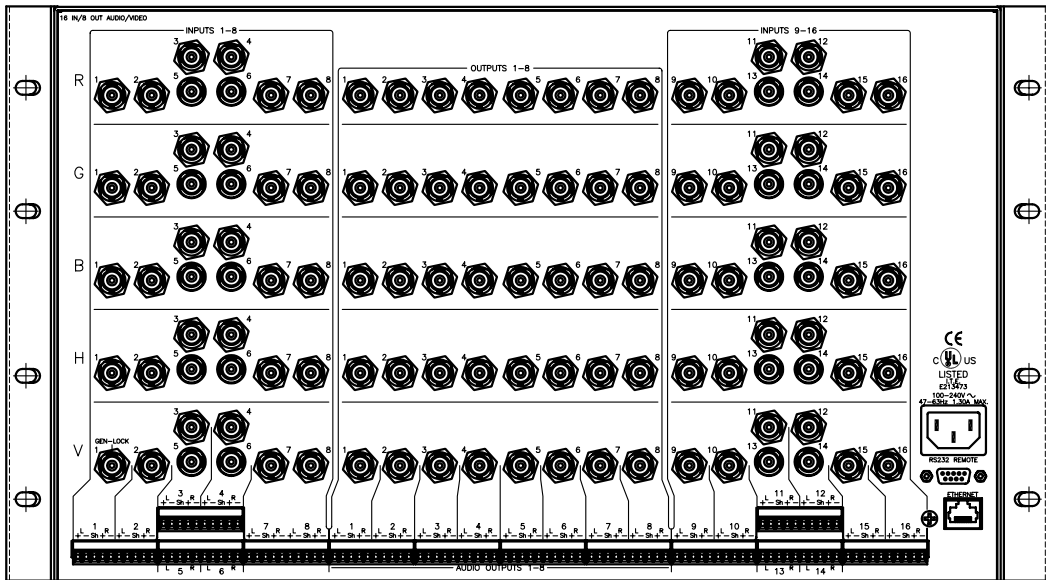

MAX. CHASSIS WIDTH 17.37

REAR VIEW SHOWS CONNECTORS INSTALLED FOR AUDIO VERSION (RGB/RGBAEQ) – NON-AUDIO VERSION (RGB/RGBEQ) HAS CONNECTOR HOLES BLANKED OFF
 DEPTH INSIDE RACK IS APPROXIMATELY 13.00”

<p>FSR Inc. 244 BERGEN BLVD. W. PATERSON, NJ 07424 TEL. (973) 785-4347 FAX (973) 785-3318</p>	TITLE: PFD-16x8-RGB/RGBEQ/RGBA/RGBAEQ		
	DRAWN BY: JRE	DATE: 10/09/06	REV: -
	DWG#: PFD-16x8-RGBAEQ (RGB,RGBEQ,RGBA) SCALE: 1:3.5		