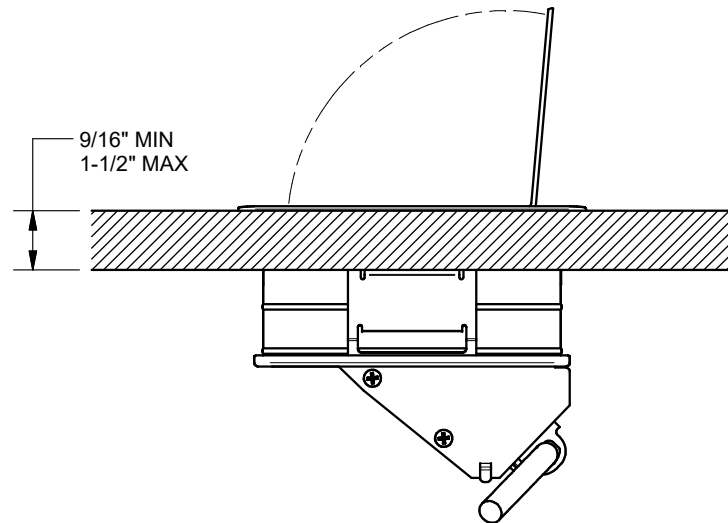

4

3

2

1

KEYSTONE CONNECTORS AND CABLES SOLD SEPARATELY.
UNIT PROVIDED WITH KEYSTONE SINGLE, DUAL AND BLANK INSERT.

FSR inc. 244 BERGEN BLVD. WOODLAND PARK, NJ 07424 TEL (973) 785-4347 FAX (973) 785-3318	TITLE: SYM-IN-2AC-1CA-2SS		
	DRAWN BY: JRE	DATE: 01/07/19	REV: 01
	DWG#: SYM-IN-2AC-1CA-2SS	SCALE: -	