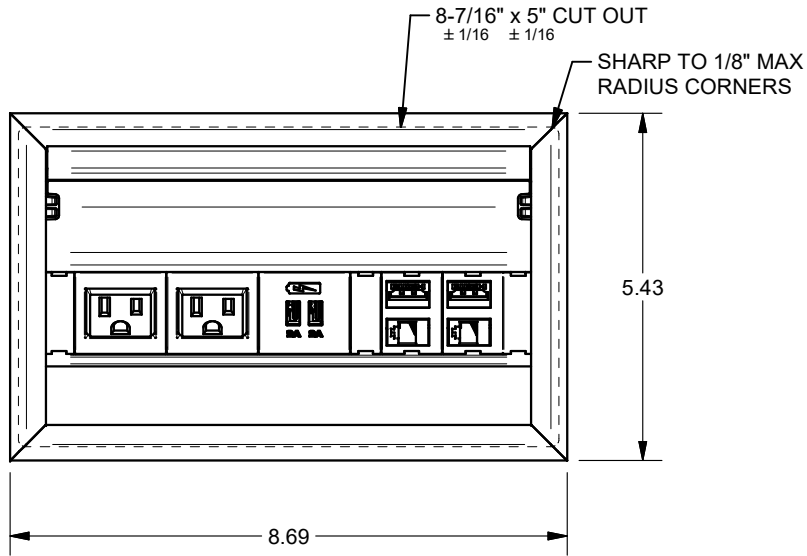

4

3

2

1

KEYSTONE CONNECTORS AND CABLES SOLD SEPARATELY.
UNIT PROVIDED WITH KEYSTONE SINGLE, DUAL AND BLANK INSERT.

FSR inc. 244 BERGEN BLVD. WOODLAND PARK, NJ 07424 TEL (973) 785-4347 FAX (973) 785-3318	TITLE: SYM-IN-2AC-1CA-2SS		
	DRAWN BY: JRE	DATE: 01/07/19	REV: 01
	DWG#: SYM-IN-2AC-1CA-2SS	SCALE: -	