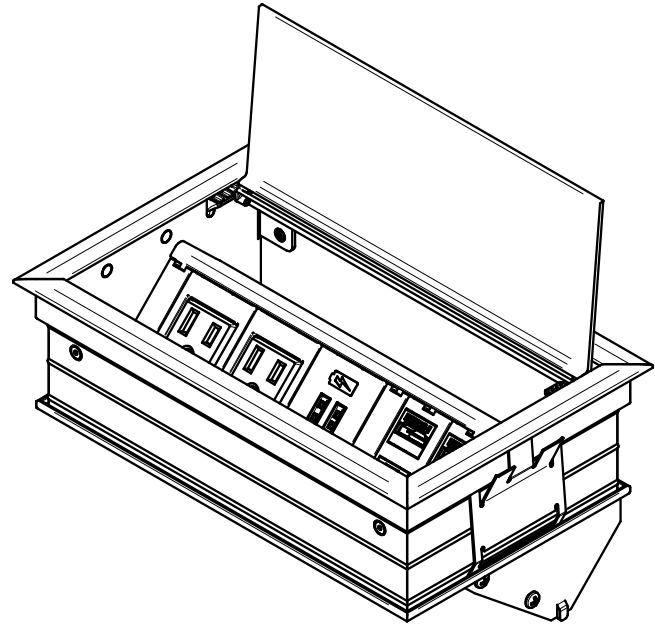

4

3

2

1

KEYSTONE CONNECTORS AND CABLES SOLD SEPARATELY.
UNIT PROVIDED WITH KEYSTONE SINGLE, DUAL AND BLANK INSERT.

FSR inc. 244 BERGEN BLVD. WOODLAND PARK, NJ 07424 TEL (973) 785-4347 FAX (973) 785-3318	TITLE: SYM-IN-2AC-1CA-2SS		
	DRAWN BY: JRE	DATE: 01/07/19	REV: 01
	DWG#: SYM-IN-2AC-1CA-2SS	SCALE: -	