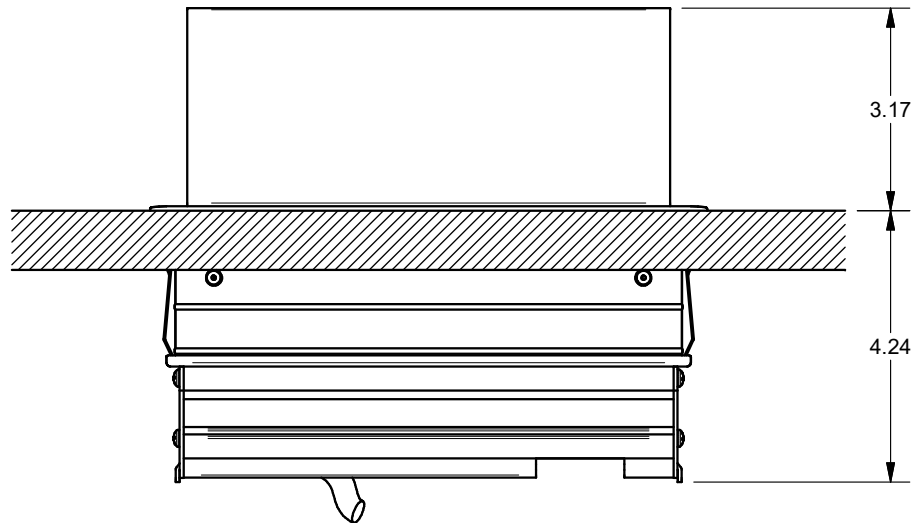

4

3

2

1

KEYSTONE CONNECTORS AND CABLES SOLD SEPARATELY.
UNIT PROVIDED WITH KEYSTONE SINGLE, DUAL AND BLANK INSERT.

FSR inc. 244 BERGEN BLVD. WOODLAND PARK, NJ 07424 TEL (973) 785-4347 FAX (973) 785-3318	TITLE: SYM-IN-2AC-1CA-2SS		
	DRAWN BY: JRE	DATE: 01/07/19	REV: 01
	DWG#: SYM-IN-2AC-1CA-2SS	SCALE: -	