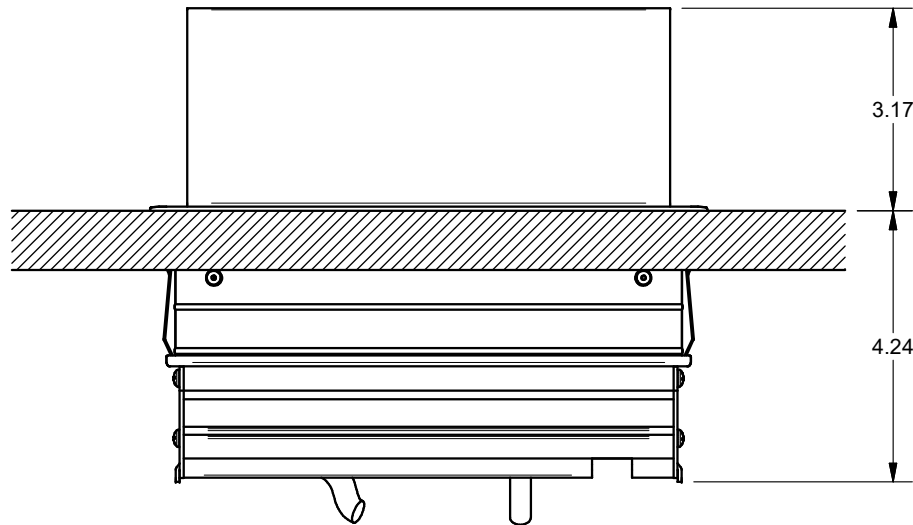

4

3

2

1

AUDIO, VIDEO, KEYSTONE CONNECTORS AND CABLES SOLD SEPARATELY.

UNIT PROVIDED WITH KEYSTONE SINGLE, DUAL AND BLANK INSERT.

FSR inc.
244 BERGEN BLVD.
WOODLAND PARK, NJ 07424
TEL (973) 785-4347
FAX (973) 785-3318

TITLE: SYM-IN-2AC-1CA-1VGA-1SS
DRAWN BY: JRE DATE: 01/07/19 REV: 01
DWG#: SYM-IN-2AC-1CA-1VGA-1SS SCALE: -

4

3

2

1