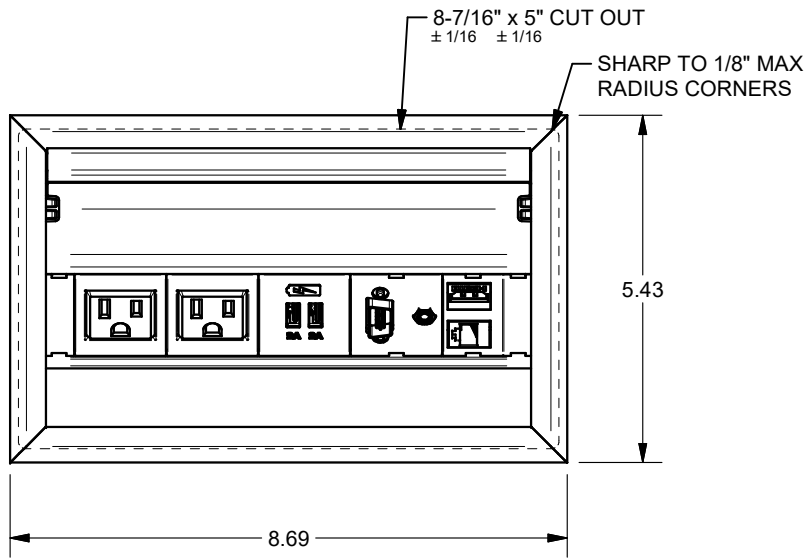

4

3

2

1

AUDIO, VIDEO, KEYSTONE CONNECTORS AND CABLES SOLD SEPARATELY.

UNIT PROVIDED WITH KEYSTONE SINGLE, DUAL AND BLANK INSERT.

FSR inc.
244 BERGEN BLVD.
WOODLAND PARK, NJ 07424
TEL (973) 785-4347
FAX (973) 785-3318

TITLE: SYM-IN-2AC-1CA-1VGA-1SS
DRAWN BY: JRE DATE: 01/07/19 REV: 01
DWG#: SYM-IN-2AC-1CA-1VGA-1SS SCALE: -

4

3

2

1