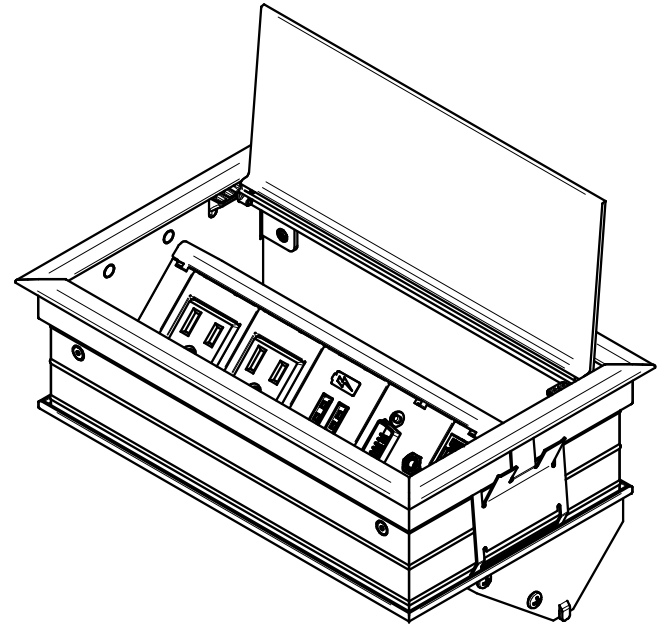

4

3

2

1

AUDIO, VIDEO, KEYSTONE CONNECTORS AND CABLES SOLD SEPARATELY.

UNIT PROVIDED WITH KEYSTONE SINGLE, DUAL AND BLANK INSERT.

FSR inc.
 244 BERGEN BLVD.
 WOODLAND PARK, NJ 07424
 TEL (973) 785-4347
 FAX (973) 785-3318

TITLE: SYM-IN-2AC-1CA-1VGA-1SS
 DRAWN BY: JRE DATE: 01/07/19 REV: 01
 DWG#: SYM-IN-2AC-1CA-1VGA-1SS SCALE: -

4

3

2

1