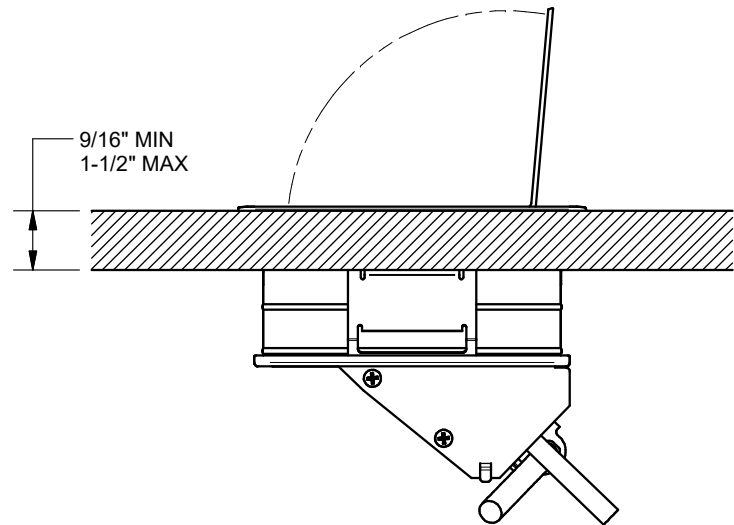

4

3

2

1

AUDIO, VIDEO, KEYSTONE CONNECTORS AND CABLES SOLD SEPARATELY.

UNIT PROVIDED WITH KEYSTONE SINGLE, DUAL AND BLANK INSERT.

FSR inc.
244 BERGEN BLVD.
WOODLAND PARK, NJ 07424
TEL (973) 785-4347
FAX (973) 785-3318

TITLE: SYM-IN-2AC-1CA-1VGA-1SS
DRAWN BY: JRE DATE: 01/07/19 REV: 01
DWG#: SYM-IN-2AC-1CA-1VGA-1SS SCALE: -

4

3

2

1