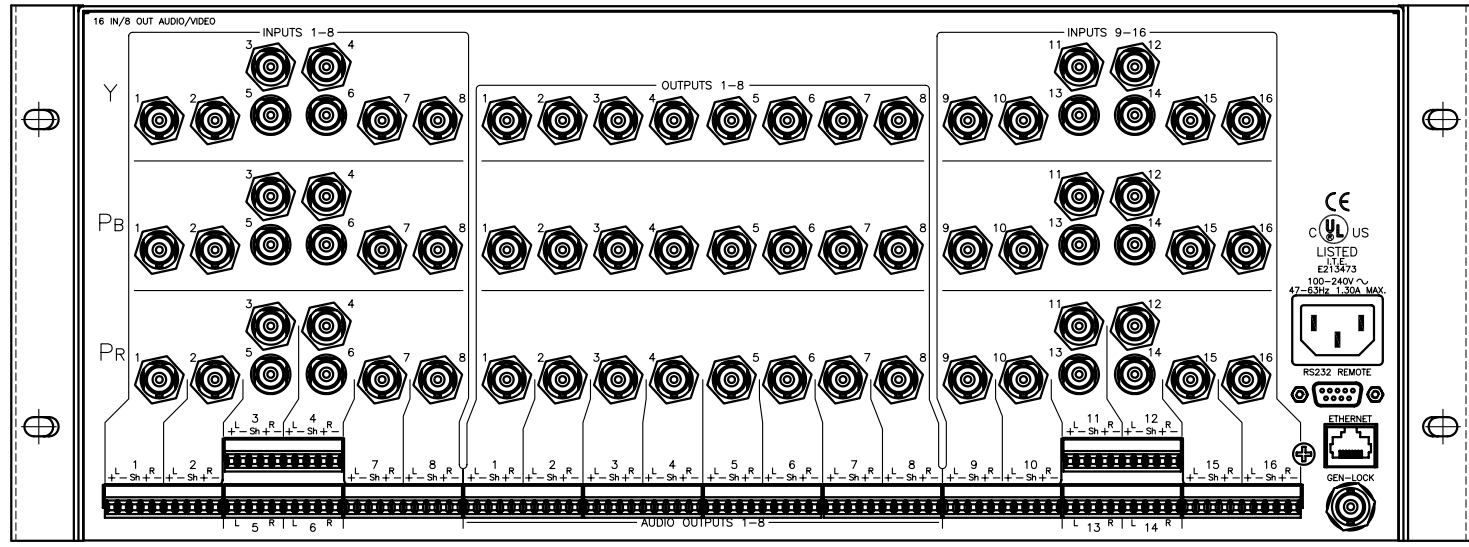

18.28  
19.00  
MAX. CHASSIS WIDTH 17.37

REAR VIEW SHOWS CONNECTORS INSTALLED FOR AUDIO VERSION (HDA/HDAEQ) –  
NON-AUDIO VERSION (HD/HDEQ) HAS CONNECTOR HOLES BLANKED OFF

DEPTH INSIDE RACK IS APPROXIMATELY 13.00"

<p><b>FSR</b> <i>INC.</i> 244 BERGEN BLVD. W. PATERSON, NJ 07424 TEL. (973) 785-4347 FAX (973) 785-3318</p>	TITLE: PFD-16x8-HD/HDEQ/HDA/HDAEQ		
	DRAWN BY: JRE	DATE: 10/09/06	REV: -
	DWG#: PFD-16x8-HDAEQ (HD,HDEQ,HDA) SCALE: 1:2.5		