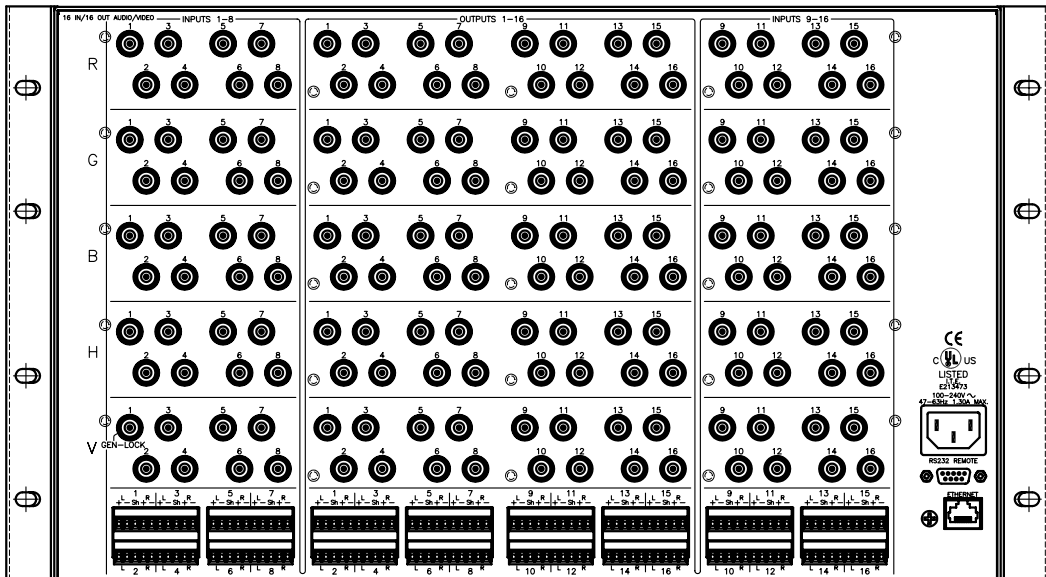

MAX. CHASSIS WIDTH 17.37

REAR VIEW SHOWS CONNECTORS INSTALLED FOR AUDIO VERSION (RGB/RGBAEQ) – NON-AUDIO VERSION (RGB/RGBEQ) HAS CONNECTOR HOLES BLANKED OFF  
DEPTH INSIDE RACK IS APPROXIMATELY 13.00"

<p><b>FSR Inc.</b> 244 BERGEN BLVD. W. PATERSON, NJ 07424 TEL. (973) 785-4347 FAX (973) 785-3318</p>	<b>TITLE:</b> PFD-16x16-RGB/RGBEQ/RGBA/RGBAEQ		
	<b>DRAWN BY:</b> JRE	<b>DATE:</b> 10/09/06	<b>REV:</b> -
	<b>DWG#:</b> PFD-16x16-RGBEQ (RGB,RGBEQ,RGBA) <b>SCALE:</b> 1:3.5		