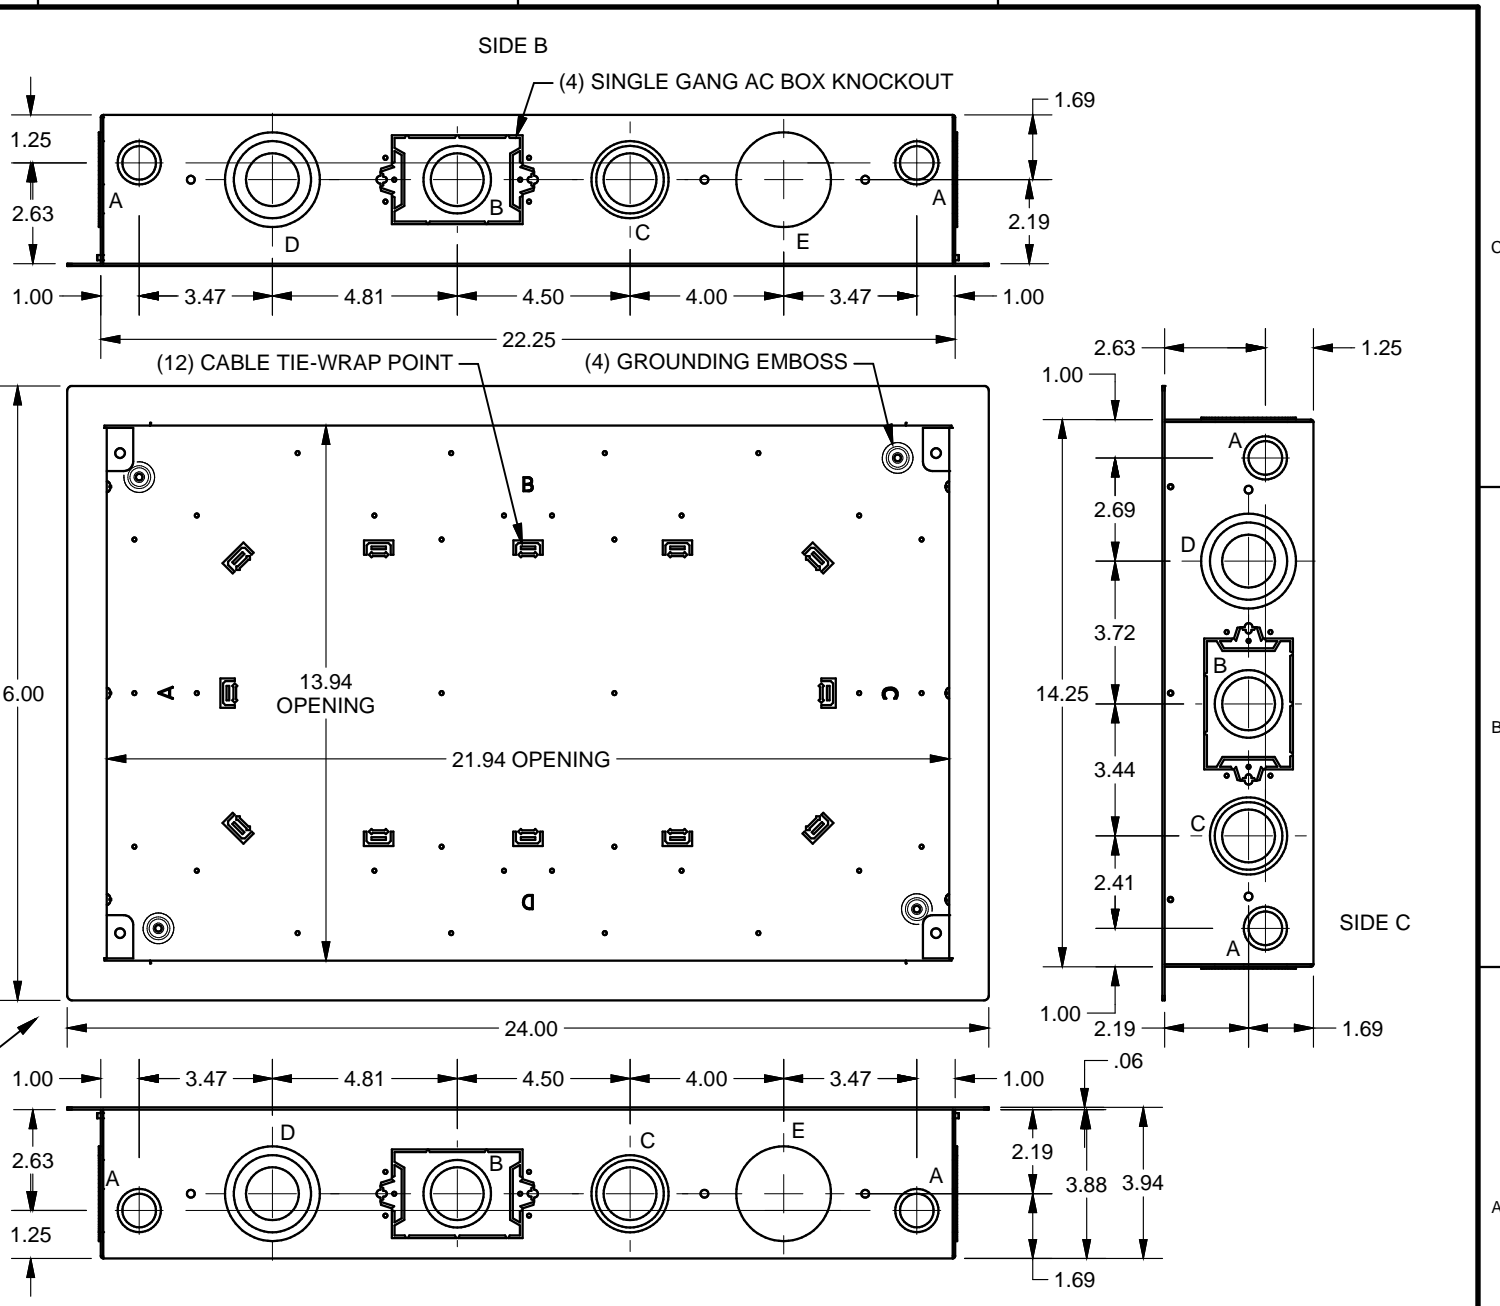

SYM	QTY	KNOCKOUT
A	8	1/2" & 3/4"
B	4	1" & 1-1/4"
C	4	1" & 1-1/4" & 1-1/2"
D	4	1" & 1-1/2" & 2"
E	2	2"

FSR Inc. 244 BERGEN BLVD. WOODLAND PARK, NJ 07424 TEL (973) 785-4347 FAX (973) 785-3318	TITLE: PWB-320XL-TRK		
	DRAWN BY: JRE	DATE: 09/06/18	REV: -
	DWG#: PWB-320XL-TRK	SCALE: -	