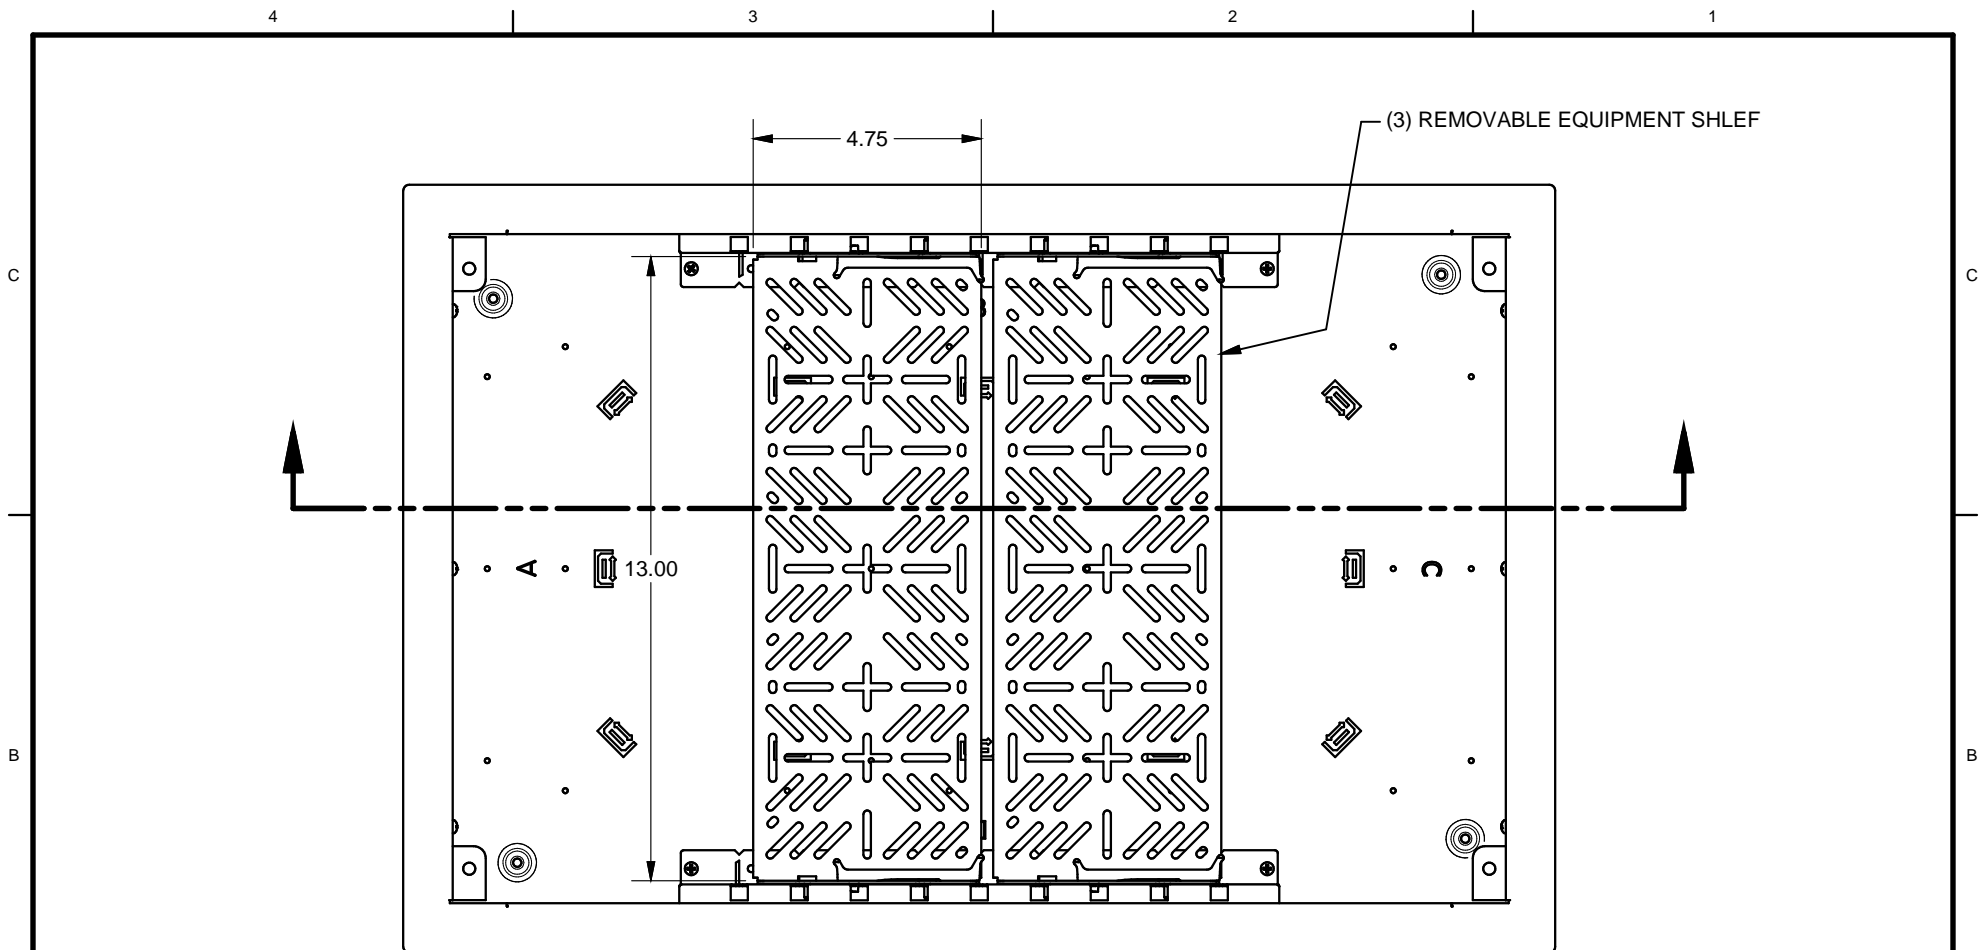

SYM	QTY	KNOCKOUT
A	8	1/2" & 3/4"
B	4	1" & 1-1/4"
C	4	1" & 1-1/4" & 1-1/2"
D	4	1" & 1-1/2" & 2"
E	2	2"

FSR Inc. 244 BERGEN BLVD. WOODLAND PARK, NJ 07424 TEL (973) 785-4347 FAX (973) 785-3318	TITLE: PWB-320XL-ESK		
	DRAWN BY: JRE	DATE: 09/06/18	REV: -
	DWG#: PWB-320XL-ESK	PAGE: 1 OF 2	SCALE: -

FSR Inc. 244 BERGEN BLVD. WOODLAND PARK, NJ 07424 TEL (973) 785-4347 FAX (973) 785-3318	TITLE: PWB-320XL-ESK		
	DRAWN BY: JRE	DATE: 09/06/18	REV: -
	DWG#: PWB-320XL-ESK	PAGE: 2 OF 2	SCALE: -

4 3 2 1

C

B

A