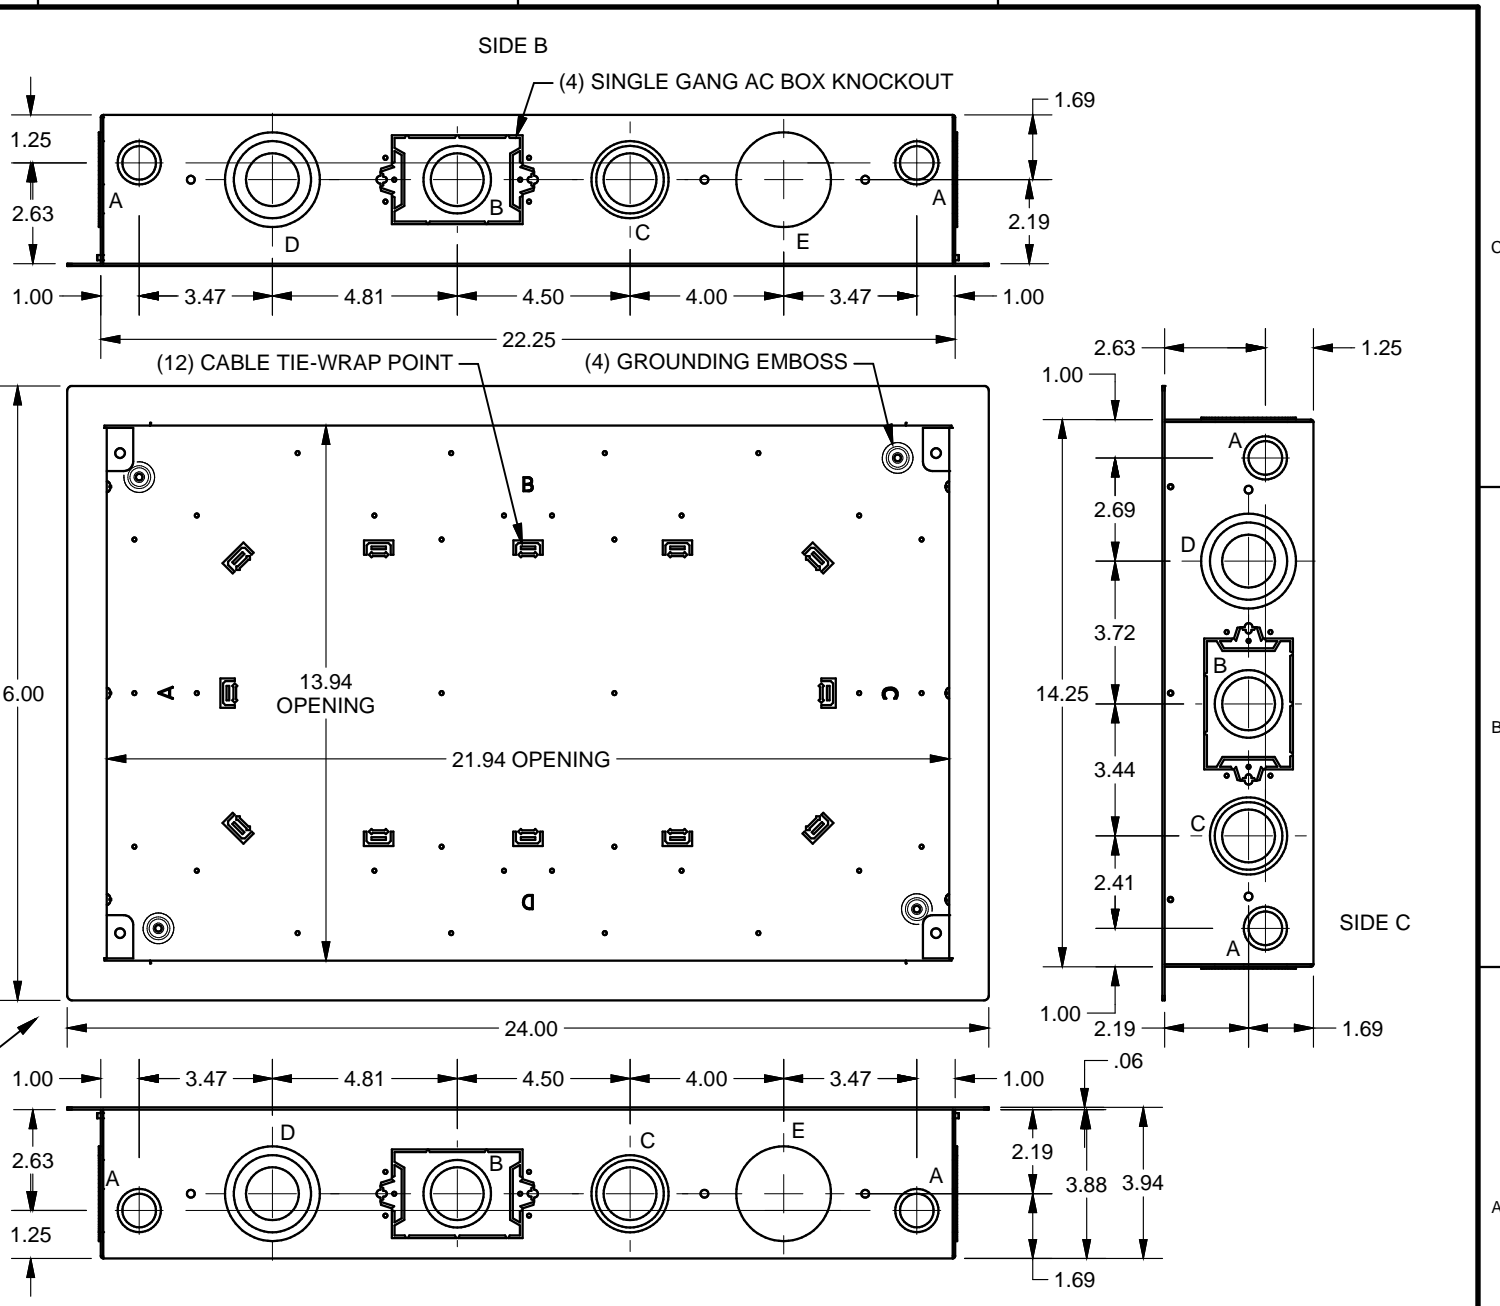

SYM	QTY	KNOCKOUT
A	8	1/2" & 3/4"
B	4	1" & 1-1/4"
C	4	1" & 1-1/4" & 1-1/2"
D	4	1" & 1-1/2" & 2"
E	2	2"

FSR Inc. 244 BERGEN BLVD. WOODLAND PARK, NJ 07424 TEL (973) 785-4347 FAX (973) 785-3318	TITLE: PWB-320XL-ESK		
	DRAWN BY: JRE	DATE: 09/06/18	REV: -
	DWG#: PWB-320XL-ESK	PAGE: 1 OF 2	SCALE: -

FSR Inc. 244 BERGEN BLVD. WOODLAND PARK, NJ 07424 TEL (973) 785-4347 FAX (973) 785-3318	TITLE: PWB-320XL-ESK		
	DRAWN BY: JRE	DATE: 09/06/18	REV: -
	DWG#: PWB-320XL-ESK	PAGE: 2 OF 2	SCALE: -

4 3 2 1

C

B

A

4 3 2 1