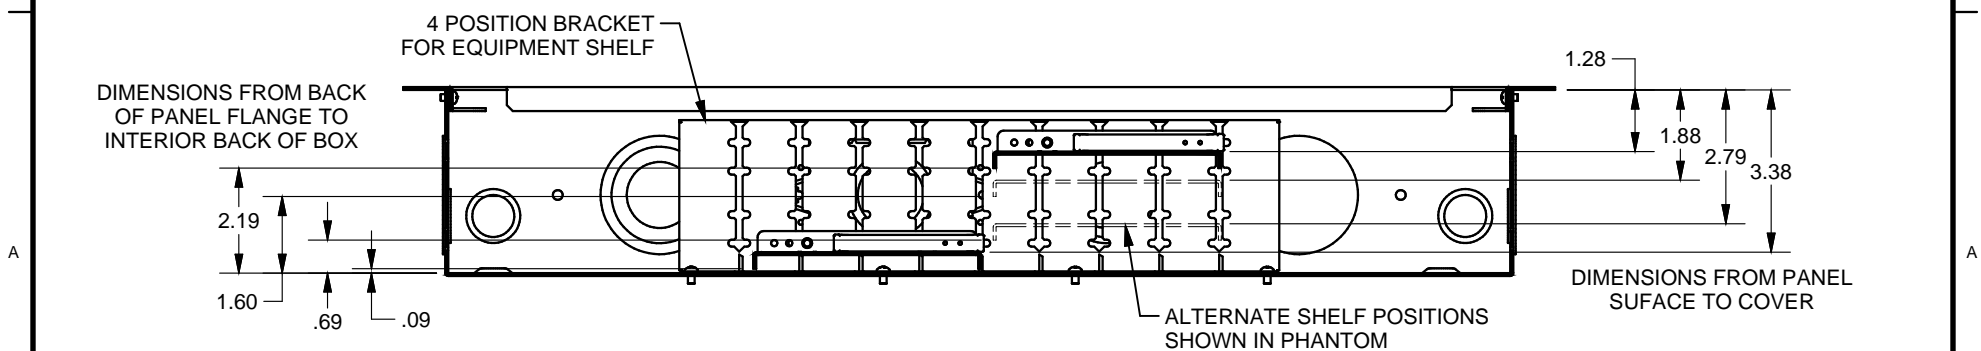

SYM	QTY	KNOCKOUT
A	8	1/2" & 3/4"
B	4	1" & 1-1/4"
C	4	1" & 1-1/4" & 1-1/2"
D	4	1" & 1-1/2" & 2"
E	2	2"

FSR Inc. 244 BERGEN BLVD. WOODLAND PARK, NJ 07424 TEL (973) 785-4347 FAX (973) 785-3318	TITLE: PWB-320XL-ESK		
	DRAWN BY: JRE	DATE: 09/06/18	REV: -
	DWG#: PWB-320XL-ESK	PAGE: 1 OF 2	SCALE: -