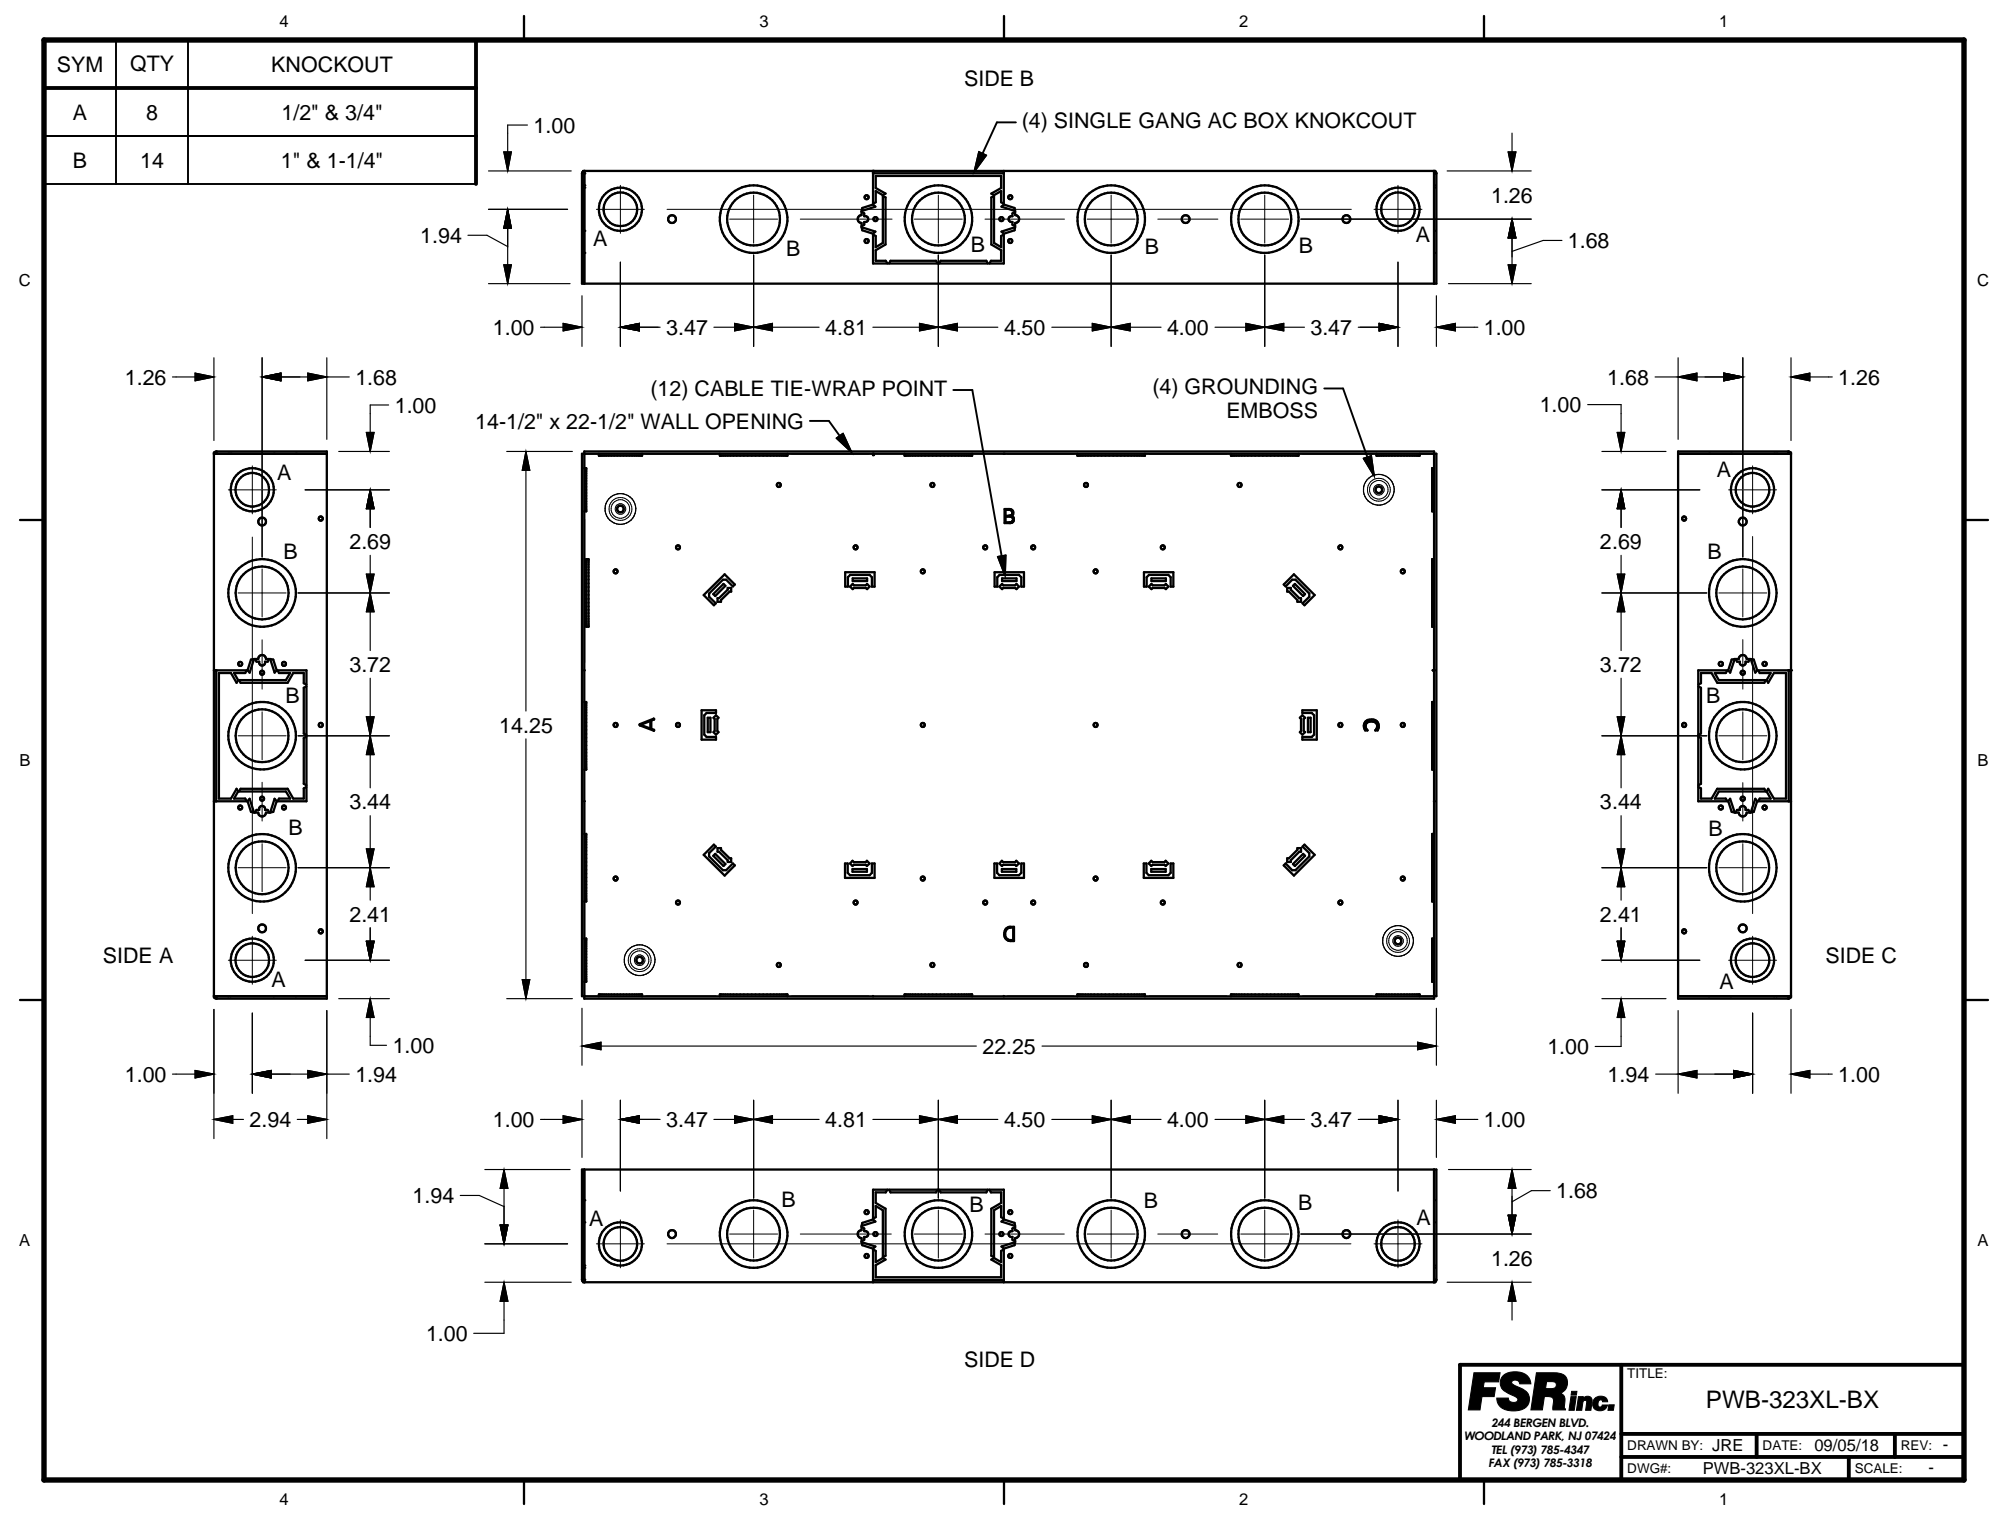

SYM	QTY	KNOCKOUT
A	8	1/2" & 3/4"
B	14	1" & 1-1/4"

FSR Inc. 244 BERGEN BLVD. WOODLAND PARK, NJ 07424 TEL (973) 785-4347 FAX (973) 785-3318	TITLE: PWB-323XL-BX		
	DRAWN BY: JRE	DATE: 09/05/18	REV: -
	DWG#: PWB-323XL-BX	SCALE: -	