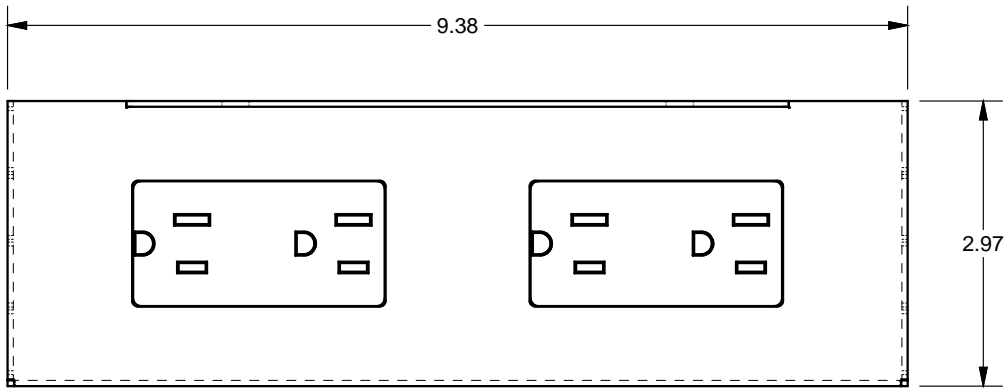

A

A

ASSEMBLED VIEW SHOWN

FSR inc.
 244 BERGEN BLVD.
 WOODLAND PARK, NJ 07424
 TEL (973) 785-4347
 FAX (973) 785-3318

TITLE:	PWB-320-AC2		
DRAWN BY:	JRE	DATE:	08/29/18
REV:	01	SCALE:	-
DWG#:	PWB-320-AC2	SCALE:	-