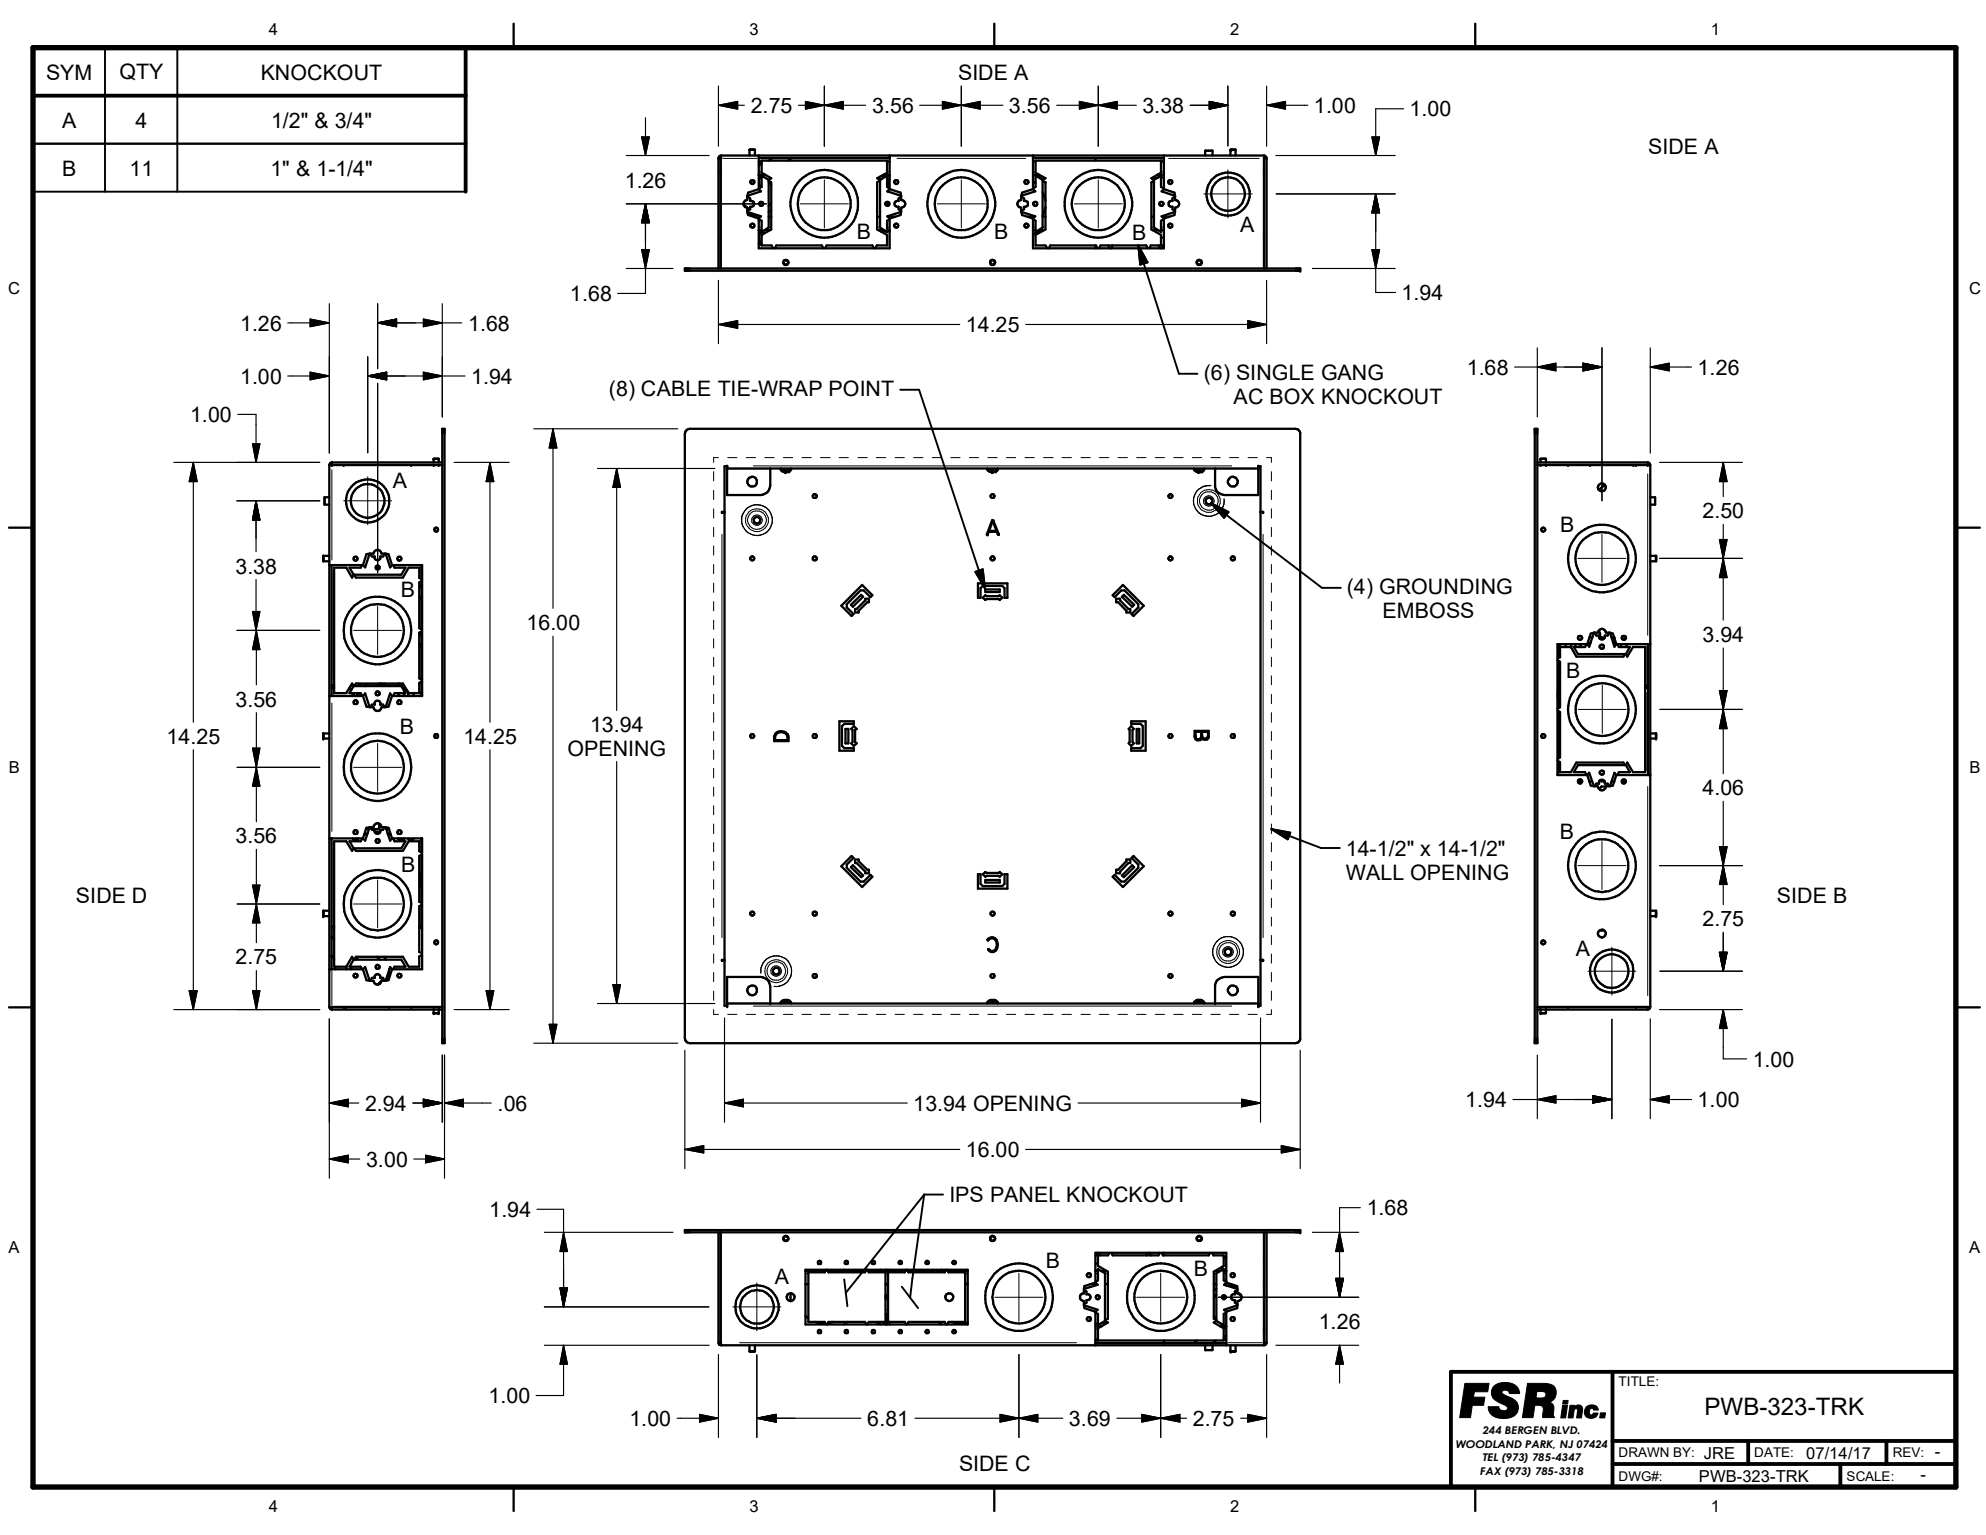

SYM	QTY	KNOCKOUT
A	4	1/2" & 3/4"
B	11	1" & 1-1/4"

FSR inc. 244 BERGEN BLVD. WOODLAND PARK, NJ 07424 TEL (973) 785-4347 FAX (973) 785-3318	TITLE:	PWB-323-TRK
	DRAWN BY:	JRE
	DATE:	07/14/17
	REV:	-
DWG#:	PWB-323-TRK	SCALE: -