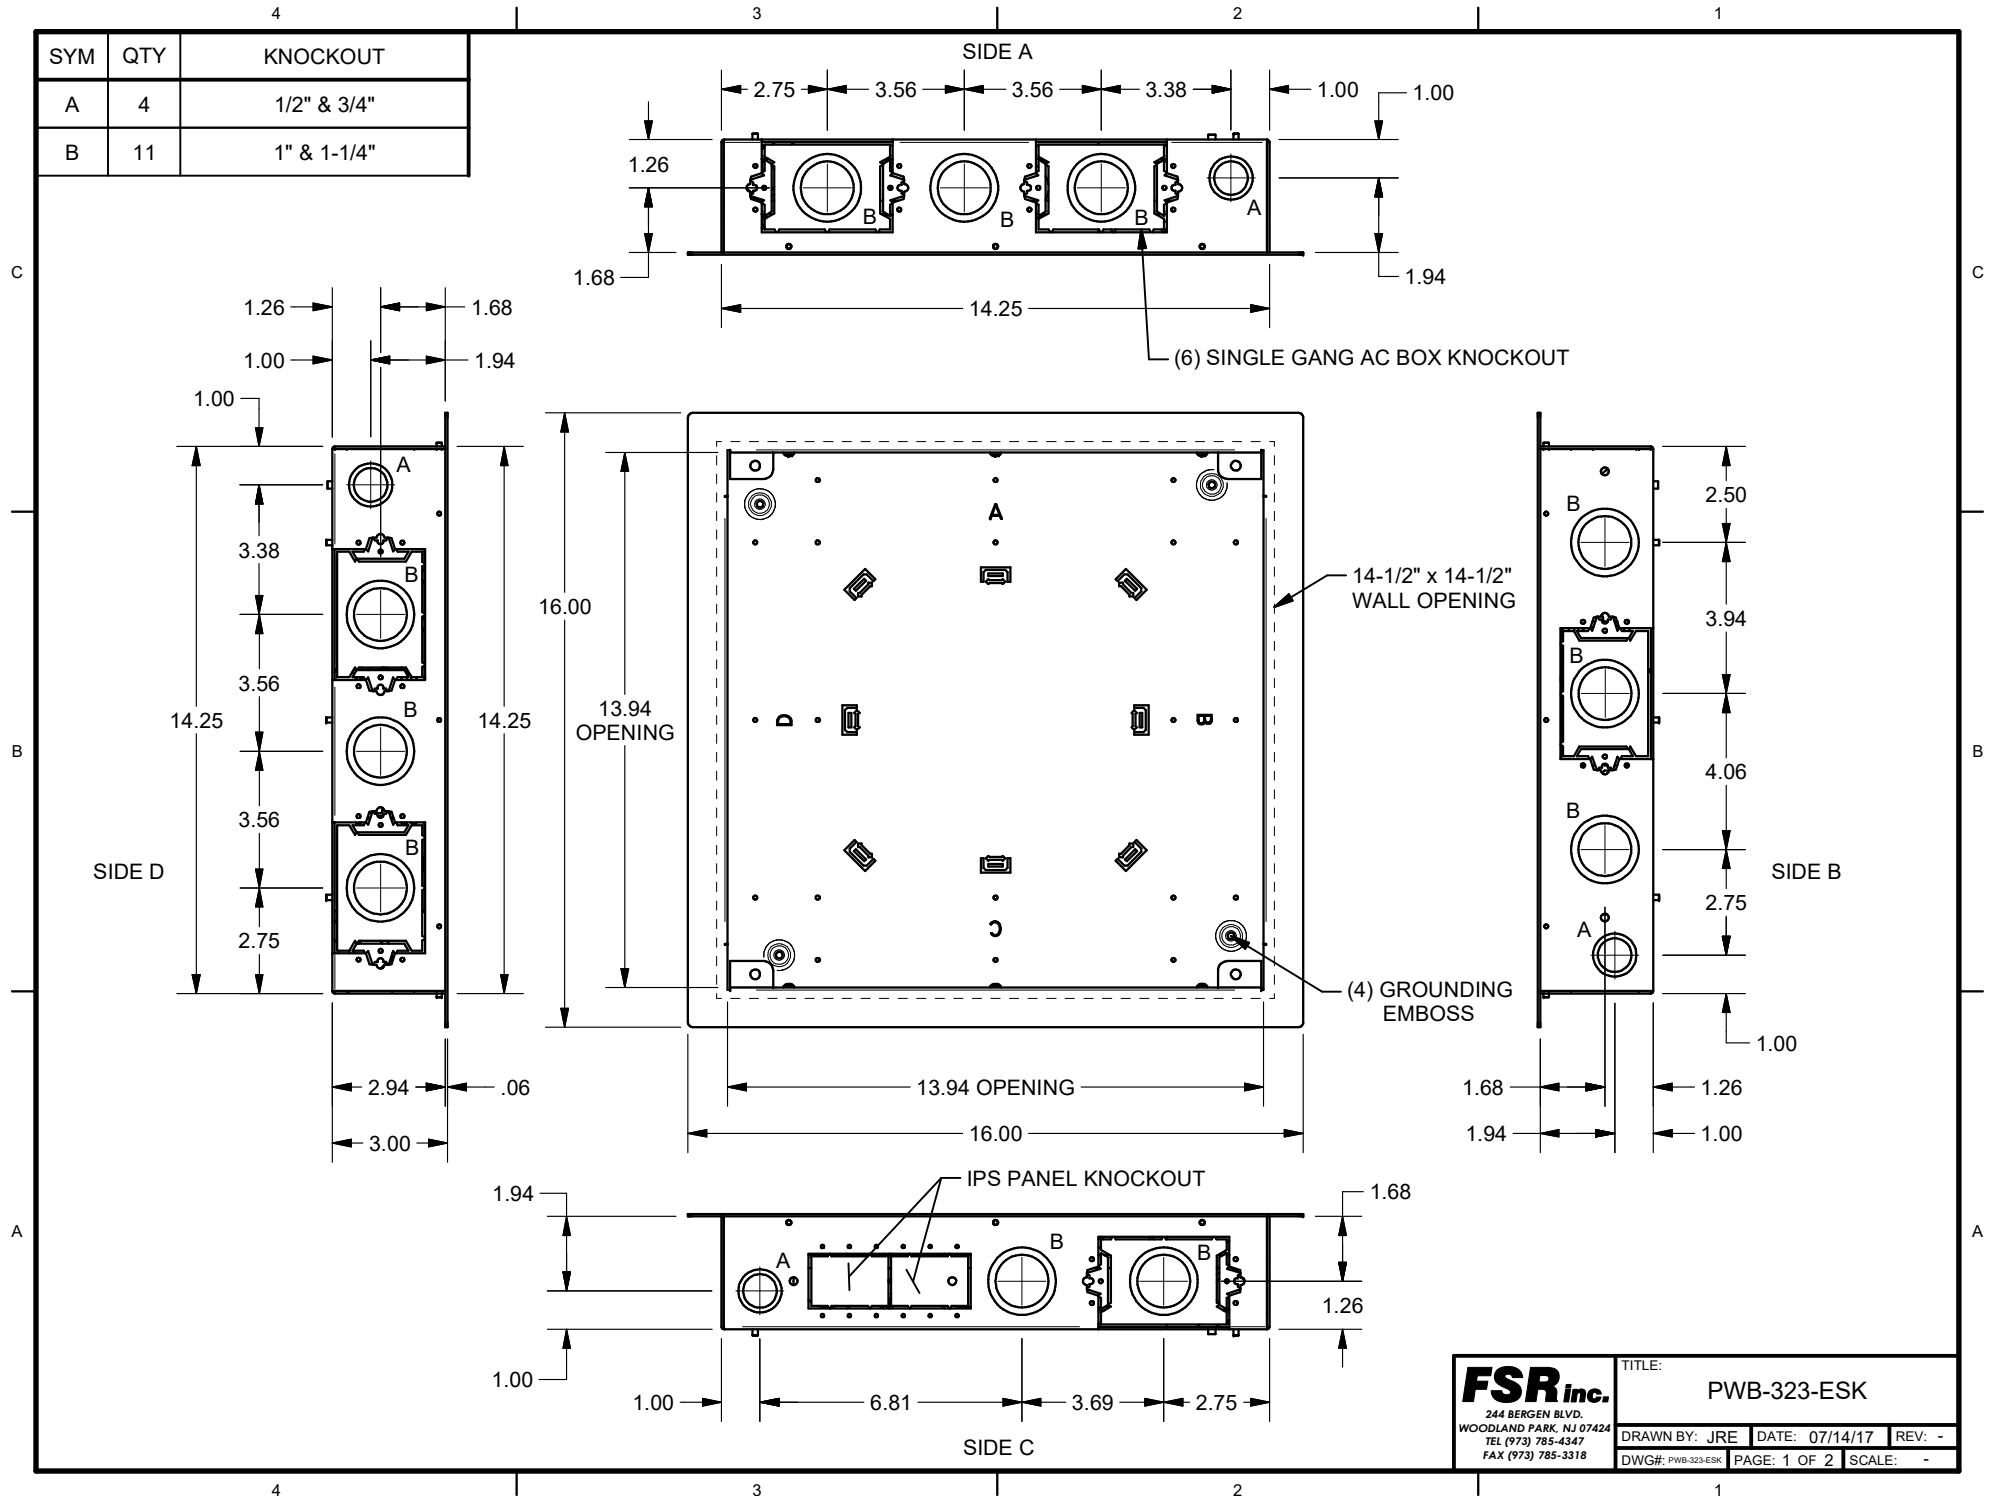

SYM	QTY	KNOCKOUT
A	4	1/2" & 3/4"
B	11	1" & 1-1/4"

<b>FSR inc.</b> 244 BERGEN BLVD. WOODLAND PARK, NJ 07424 TEL (973) 785-4347 FAX (973) 785-3318	TITLE: PWB-323-ESK		
	DRAWN BY: JRE	DATE: 07/14/17	REV: -
	DWG#: PWB-323-ESK	PAGE: 1 OF 2	SCALE: -