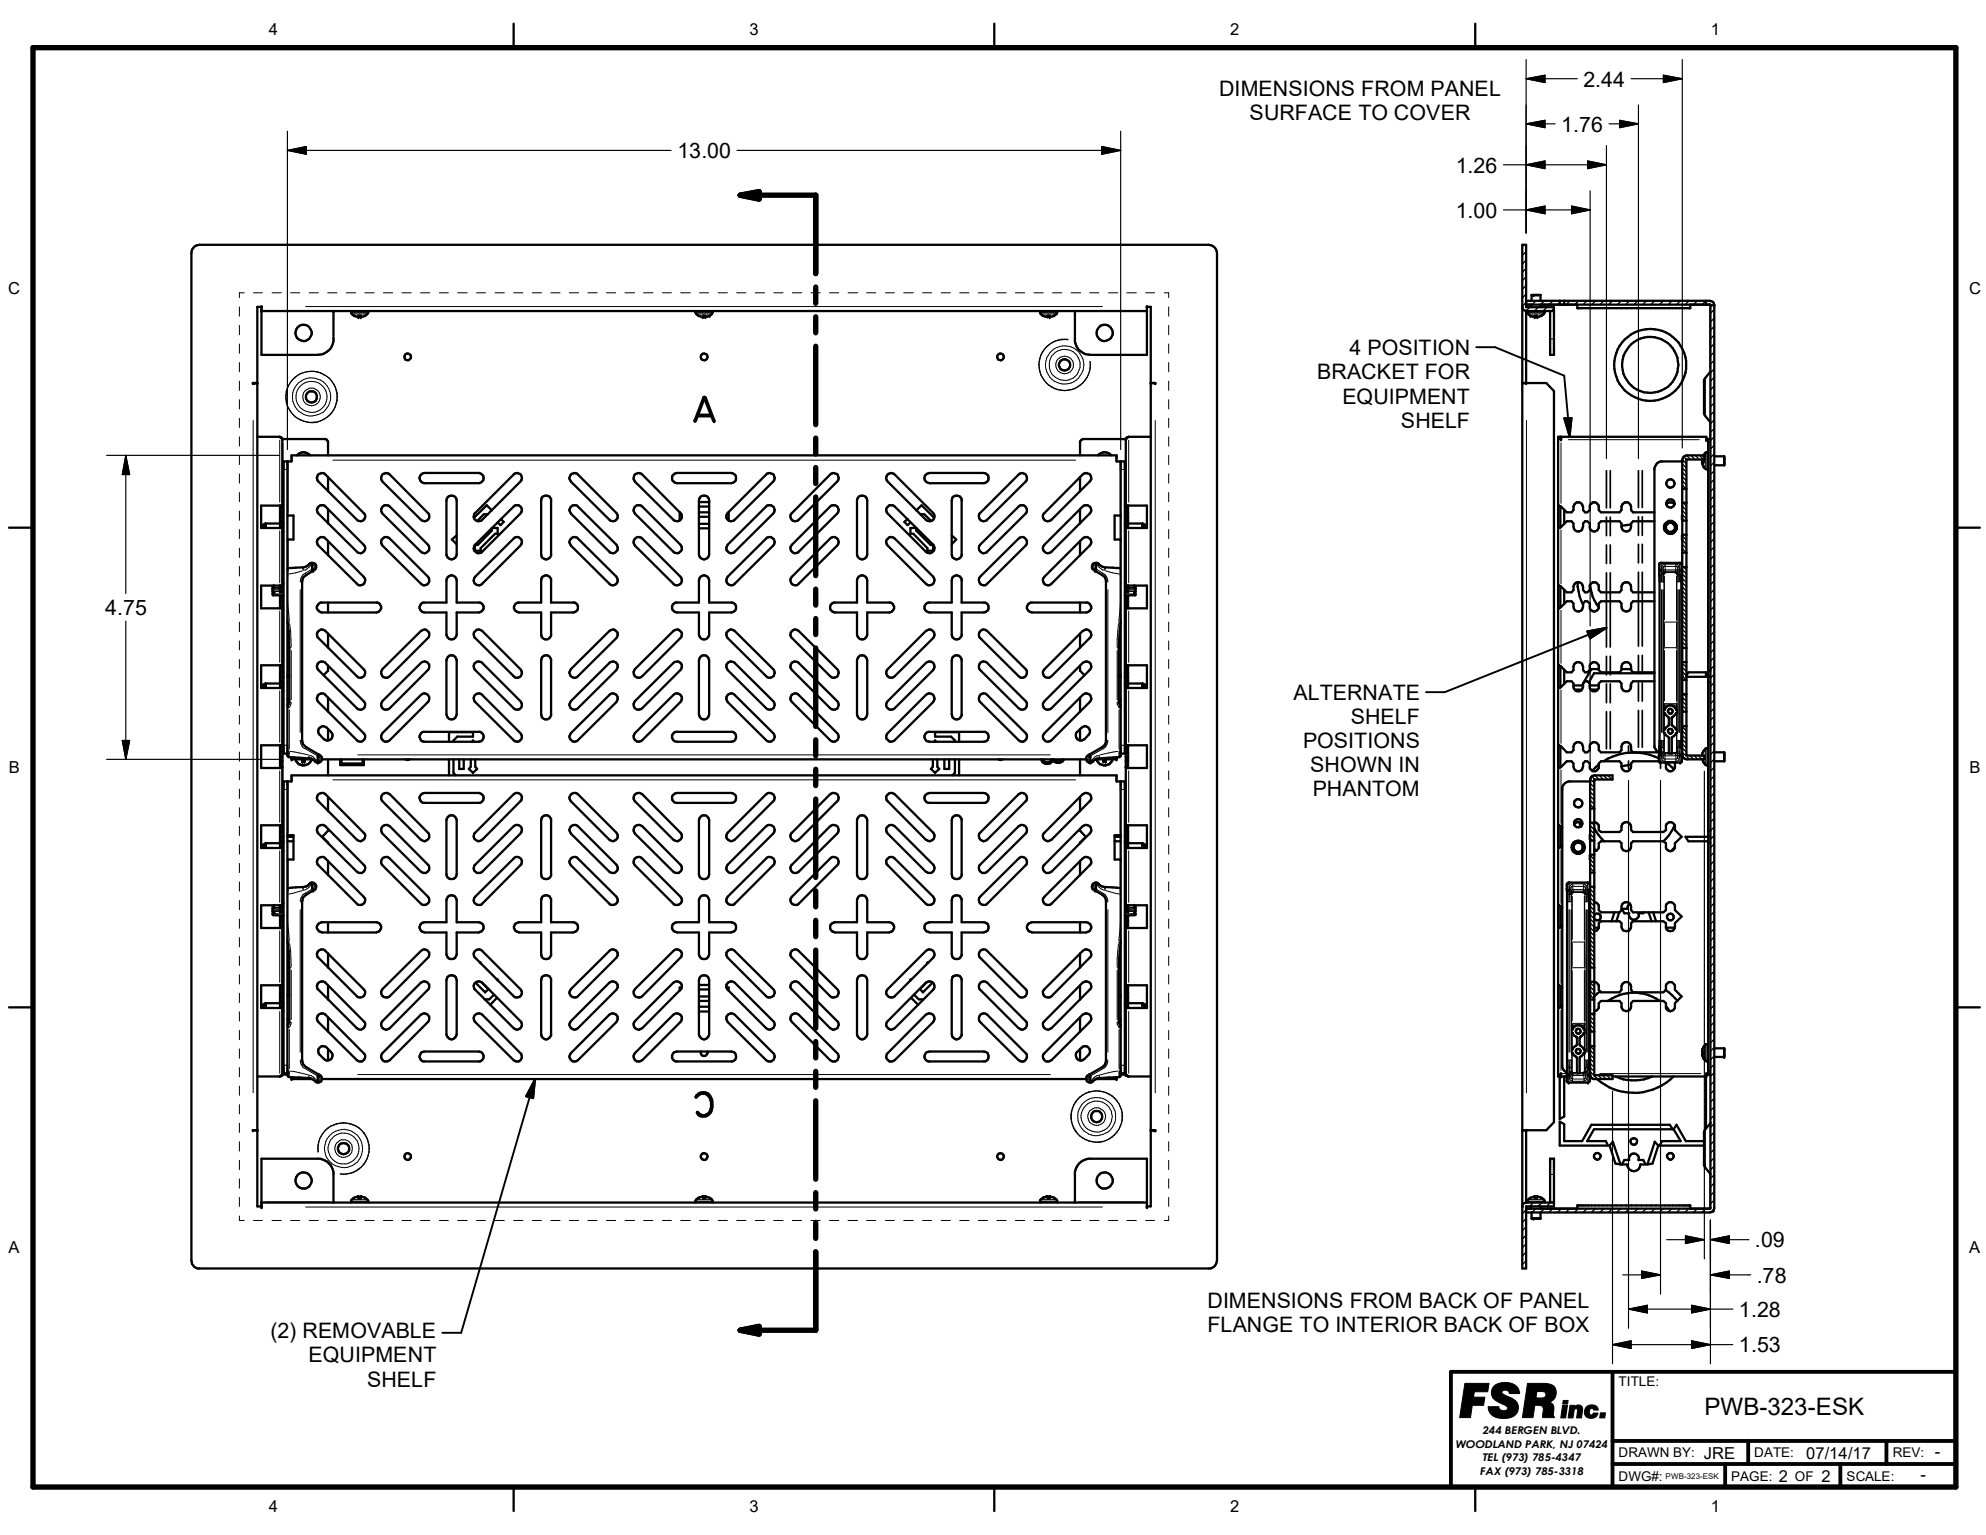

SYM	QTY	KNOCKOUT
A	4	1/2" & 3/4"
B	11	1" & 1-1/4"

<b>FSR inc.</b> 244 BERGEN BLVD. WOODLAND PARK, NJ 07424 TEL (973) 785-4347 FAX (973) 785-3318	TITLE: PWB-323-ESK		
	DRAWN BY: JRE	DATE: 07/14/17	REV: -
	DWG#: PWB-323-ESK	PAGE: 1 OF 2	SCALE: -