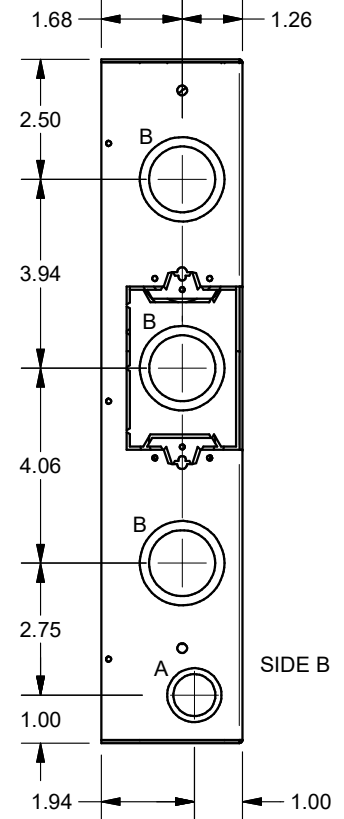

SYM	QTY	KNOCKOUT
A	4	1/2" & 3/4"
B	11	1" & 1-1/4"

IPS PANEL KNOCKOUT

FSR inc.
 244 BERGEN BLVD.
 WOODLAND PARK, NJ 07424
 TEL (973) 785-4347
 FAX (973) 785-3318

TITLE:	PWB-323-BX		
DRAWN BY:	JRE	DATE:	07/14/17
REV:	-	SCALE:	-
DWG#:	PWB-323-BX	SCALE:	-