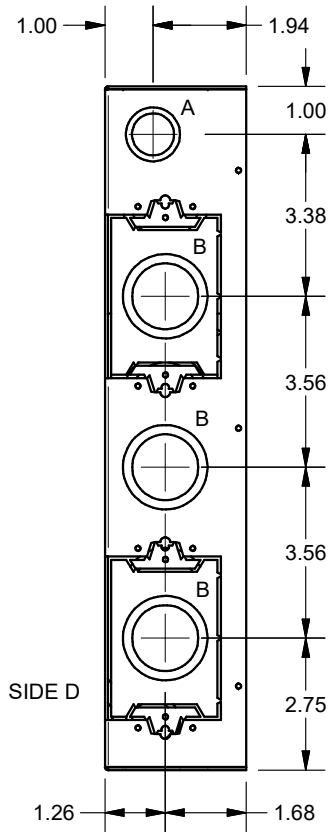

SYM	QTY	KNOCKOUT
A	4	1/2" & 3/4"
B	11	1" & 1-1/4"

IPS PANEL KNOCKOUT

FSR inc.
 244 BERGEN BLVD.
 WOODLAND PARK, NJ 07424
 TEL (973) 785-4347
 FAX (973) 785-3318

TITLE:	PWB-323-BX		
DRAWN BY:	JRE	DATE:	07/14/17
REV:	-	SCALE:	-
DWG#:	PWB-323-BX	SCALE:	-