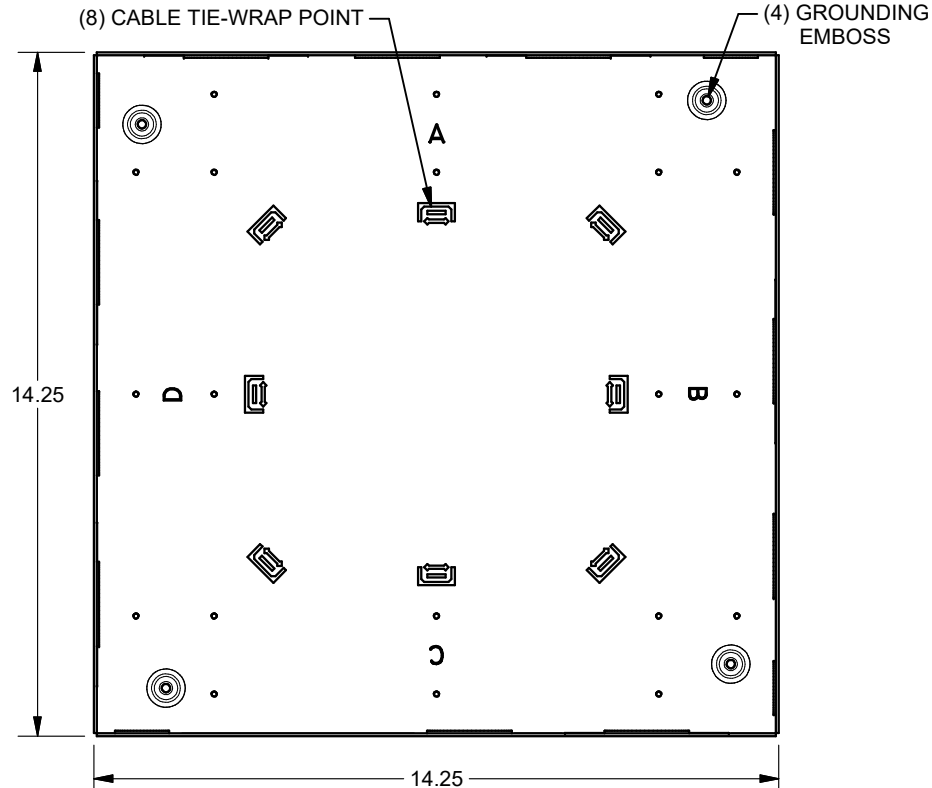

SYM	QTY	KNOCKOUT
A	4	1/2" & 3/4"
B	11	1" & 1-1/4"

IPS PANEL KNOCKOUT

FSR inc.
 244 BERGEN BLVD.
 WOODLAND PARK, NJ 07424
 TEL (973) 785-4347
 FAX (973) 785-3318

TITLE:	PWB-323-BX		
DRAWN BY:	JRE	DATE:	07/14/17
REV:	-	SCALE:	-
DWG#:	PWB-323-BX	SCALE:	-