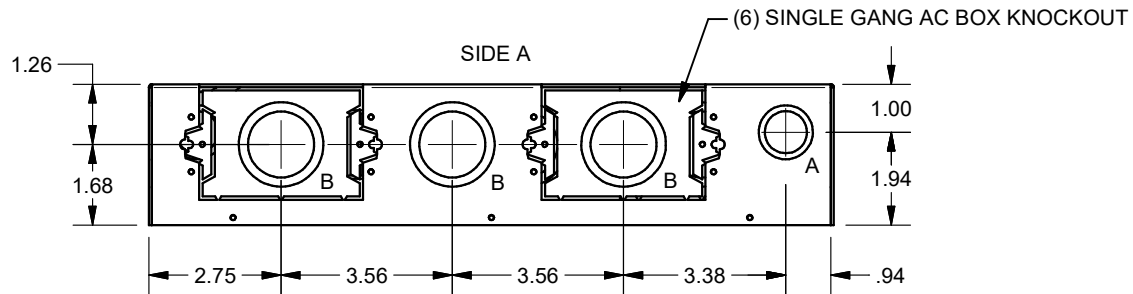

SYM	QTY	KNOCKOUT
A	4	1/2" & 3/4"
B	11	1" & 1-1/4"

IPS PANEL KNOCKOUT

FSR inc.
 244 BERGEN BLVD.
 WOODLAND PARK, NJ 07424
 TEL (973) 785-4347
 FAX (973) 785-3318

TITLE:	PWB-323-BX		
DRAWN BY:	JRE	DATE:	07/14/17
REV:	-	SCALE:	-
DWG#:	PWB-323-BX	SCALE:	-