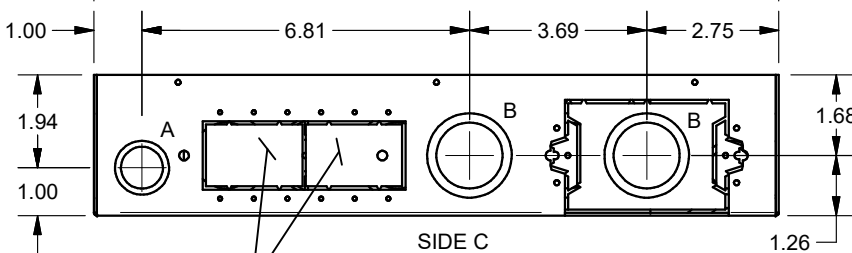

SYM	QTY	KNOCKOUT
A	4	1/2" & 3/4"
B	11	1" & 1-1/4"

IPS PANEL KNOCKOUT

FSR inc.
 244 BERGEN BLVD.
 WOODLAND PARK, NJ 07424
 TEL (973) 785-4347
 FAX (973) 785-3318

TITLE:	PWB-323-BX		
DRAWN BY:	JRE	DATE:	07/14/17
REV:	-	SCALE:	-
DWG#:	PWB-323-BX	SCALE:	-