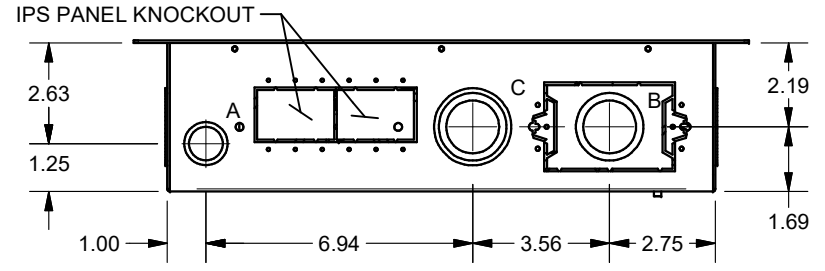

SYM	QTY	KNOCKOUT
A	4	1/2" & 3/4"
B	6	1" & 1-1/4"
C	4	1" & 1-1/4" & 1-1/2"
D	1	1" & 1-1/2" & 2"

(8) CABLE TIE-WRAP POINT (6) SINGLE GANG AC BOX KNOCKOUT

FSR inc. 244 BERGEN BLVD. WOODLAND PARK, NJ 07424 TEL (973) 785-4347 FAX (973) 785-3318	TITLE:	PWB-320-TRK	
	DRAWN BY:	JRE	DATE: 07/14/17
	REV:	-	SCALE: -
	DWG#:	PWB-320-TRK	SCALE: -