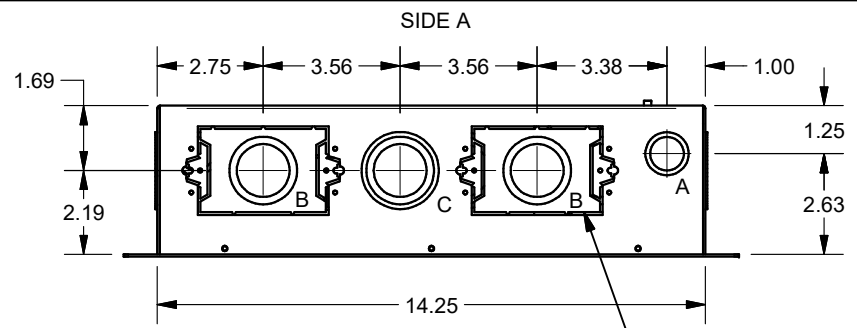

SYM	QTY	KNOCKOUT
A	4	1/2" & 3/4"
B	6	1" & 1-1/4"
C	4	1" & 1-1/4" & 1-1/2"
D	1	1" & 1-1/2" & 2"

(8) CABLE TIE-WRAP POINT (6) SINGLE GANG AC BOX KNOCKOUT

FSR inc. 244 BERGEN BLVD. WOODLAND PARK, NJ 07424 TEL (973) 785-4347 FAX (973) 785-3318	TITLE:	PWB-320-TRK	
	DRAWN BY:	JRE	DATE: 07/14/17
	REV:	-	SCALE: -
	DWG#:	PWB-320-TRK	SCALE: -