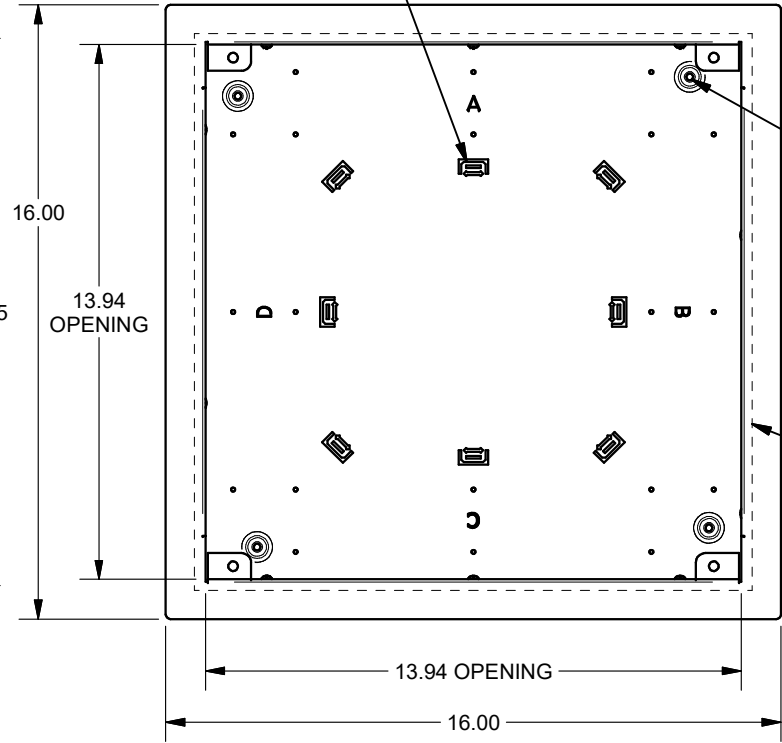

SYM	QTY	KNOCKOUT
A	4	1/2" & 3/4"
B	6	1" & 1-1/4"
C	4	1" & 1-1/4" & 1-1/2"
D	1	1" & 1-1/2" & 2"

(8) CABLE TIE-WRAP POINT (6) SINGLE GANG AC BOX KNOCKOUT

FSR inc. 244 BERGEN BLVD. WOODLAND PARK, NJ 07424 TEL (973) 785-4347 FAX (973) 785-3318	TITLE:	PWB-320-TRK	
	DRAWN BY:	JRE	DATE: 07/14/17
	REV:	-	SCALE: -
	DWG#:	PWB-320-TRK	SCALE: -