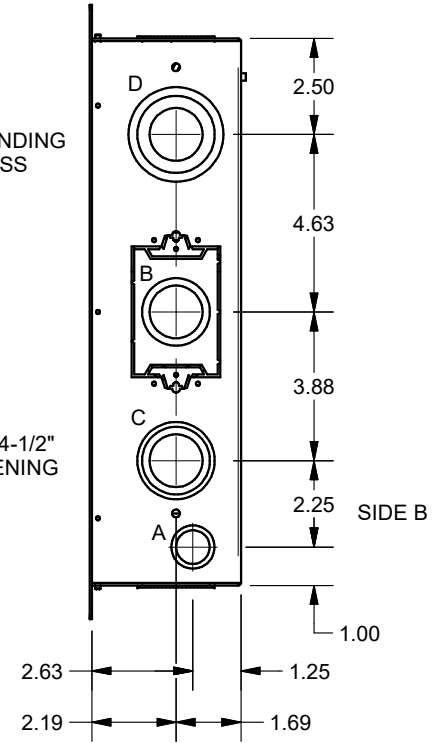

SYM	QTY	KNOCKOUT
A	4	1/2" & 3/4"
B	6	1" & 1-1/4"
C	4	1" & 1-1/4" & 1-1/2"
D	1	1" & 1-1/2" & 2"

(8) CABLE TIE-WRAP POINT (6) SINGLE GANG AC BOX KNOCKOUT

FSR inc. 244 BERGEN BLVD. WOODLAND PARK, NJ 07424 TEL (973) 785-4347 FAX (973) 785-3318	TITLE:	PWB-320-TRK	
	DRAWN BY:	JRE	DATE: 07/14/17
	REV:	-	SCALE: -
	DWG#:	PWB-320-TRK	SCALE: -