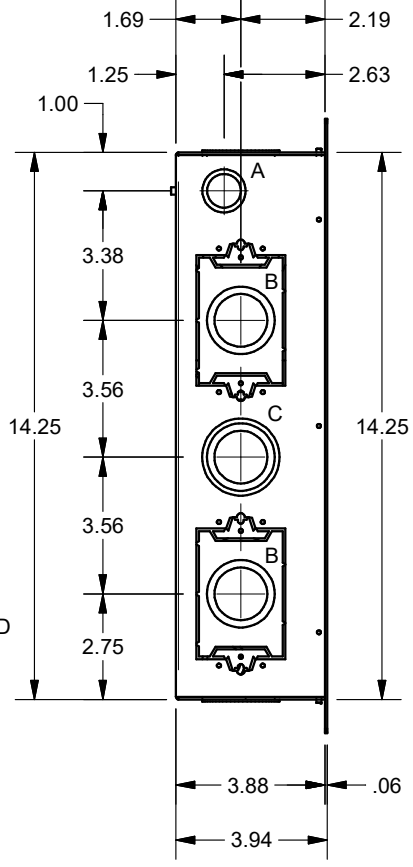

SYM	QTY	KNOCKOUT
A	4	1/2" & 3/4"
B	6	1" & 1-1/4"
C	4	1" & 1-1/4" & 1-1/2"
D	1	1" & 1-1/2" & 2"

(8) CABLE TIE-WRAP POINT (6) SINGLE GANG AC BOX KNOCKOUT

FSR inc. 244 BERGEN BLVD. WOODLAND PARK, NJ 07424 TEL (973) 785-4347 FAX (973) 785-3318	TITLE:	PWB-320-TRK	
	DRAWN BY:	JRE	DATE: 07/14/17
	REV:	-	SCALE: -
	DWG#:	PWB-320-TRK	SCALE: -