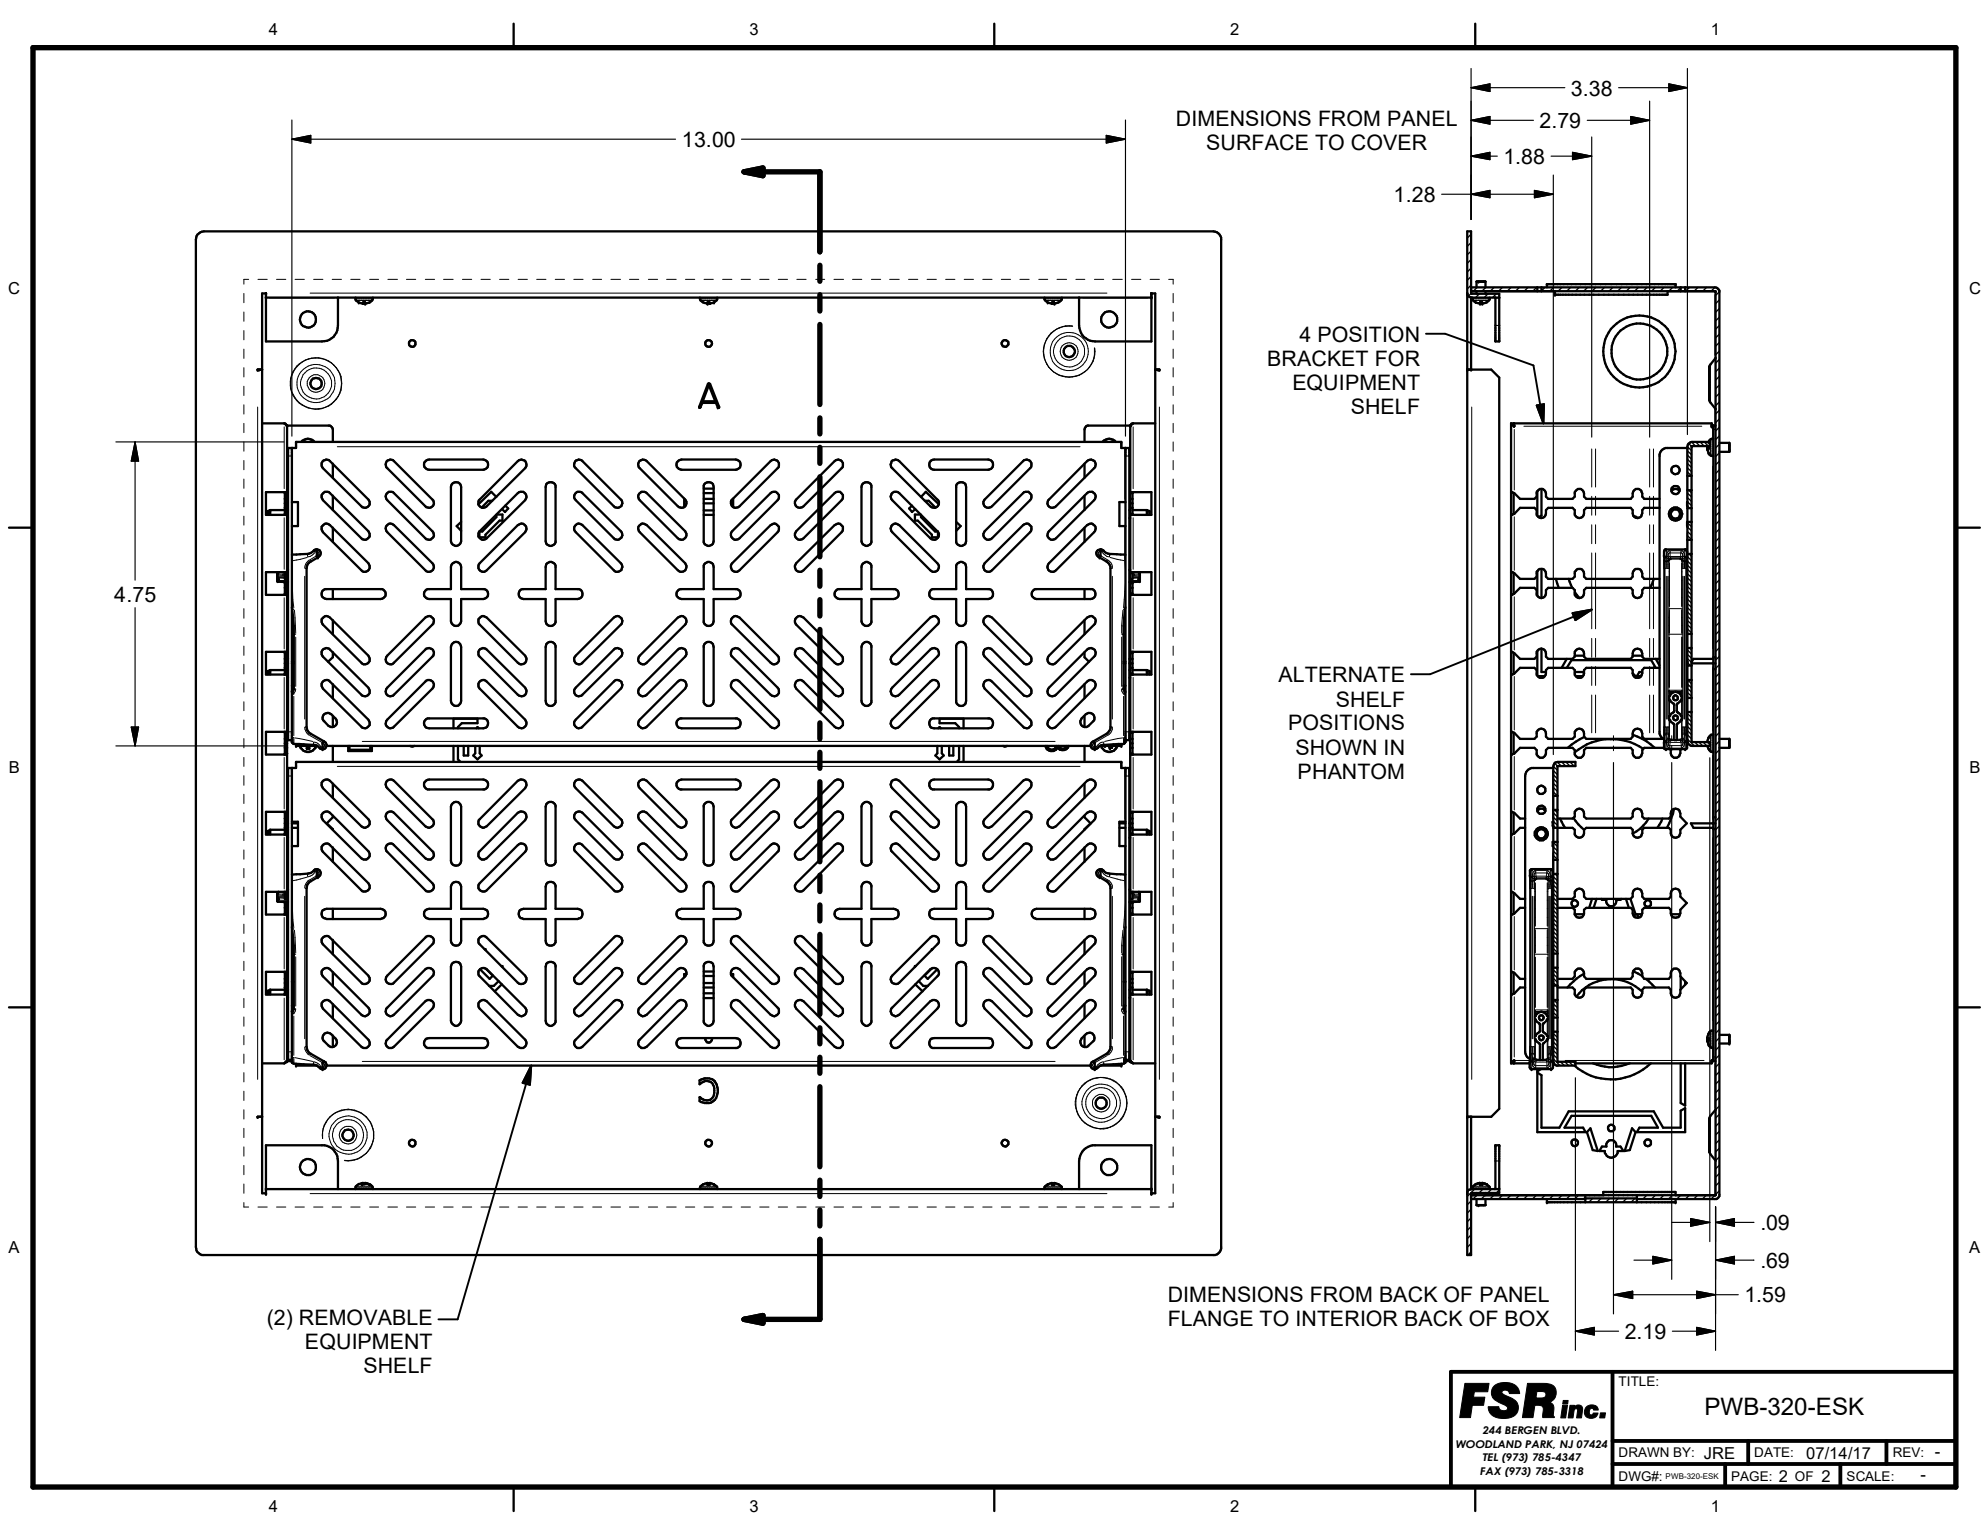

FSR inc.
244 BERGEN BLVD.
WOODLAND PARK, NJ 07424
TEL (973) 785-4347
FAX (973) 785-3318

TITLE: PWB-320-ESK		
DRAWN BY: JRE	DATE: 07/14/17	REV: -
DWG#: PWB-320-ESK	PAGE: 2 OF 2	SCALE: -