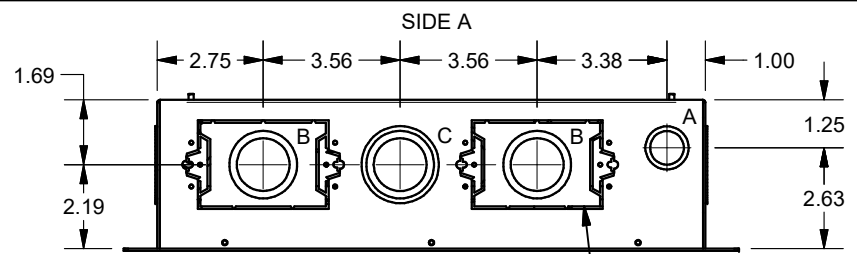

SYM	QTY	KNOCKOUT
A	4	1/2" & 3/4"
B	6	1" & 1-1/4"
C	4	1" & 1-1/4" & 1-1/2"
D	1	1" & 1-1/2" & 2"

(8) CABLE TIE-WRAP POINT (6) SINGLE GANG AC BOX KNOCKOUT

14-1/2" x 14-1/2" WALL OPENING

(4) GROUNDING EMBOSS