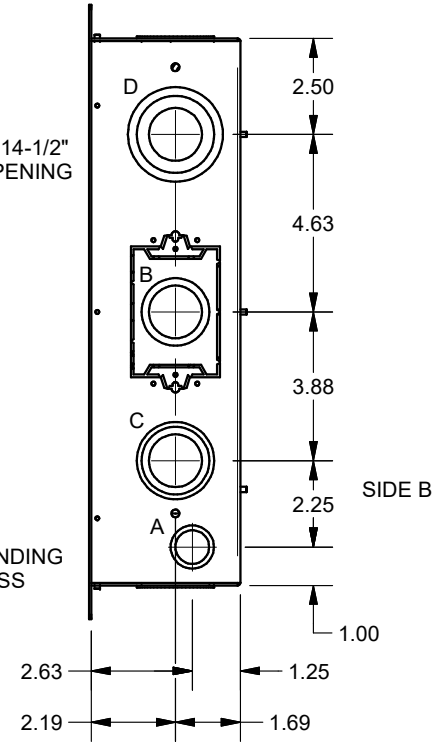

SYM	QTY	KNOCKOUT
A	4	1/2" & 3/4"
B	6	1" & 1-1/4"
C	4	1" & 1-1/4" & 1-1/2"
D	1	1" & 1-1/2" & 2"

(8) CABLE TIE-WRAP POINT (6) SINGLE GANG AC BOX KNOCKOUT

14-1/2" x 14-1/2" WALL OPENING

(4) GROUNDING EMBOSS

TITLE: PWB-320-ESK		
DRAWN BY: JRE	DATE: 07/14/17	REV: -
DWG#: PWB-320-ESK	PAGE: 2 OF 2	SCALE: -