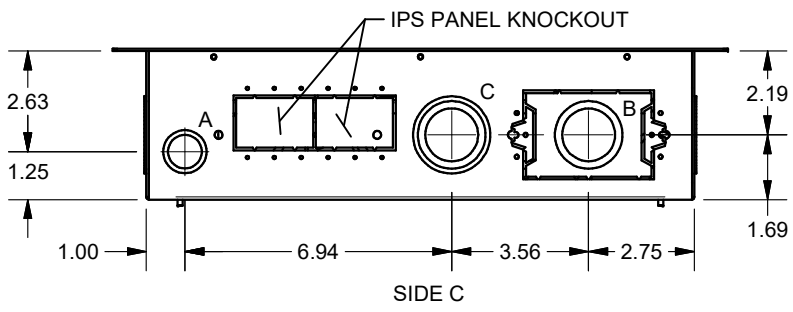

SYM	QTY	KNOCKOUT
A	4	1/2" & 3/4"
B	6	1" & 1-1/4"
C	4	1" & 1-1/4" & 1-1/2"
D	1	1" & 1-1/2" & 2"

(8) CABLE TIE-WRAP POINT (6) SINGLE GANG AC BOX KNOCKOUT

14-1/2" x 14-1/2" WALL OPENING

(4) GROUNDING EMBOSS