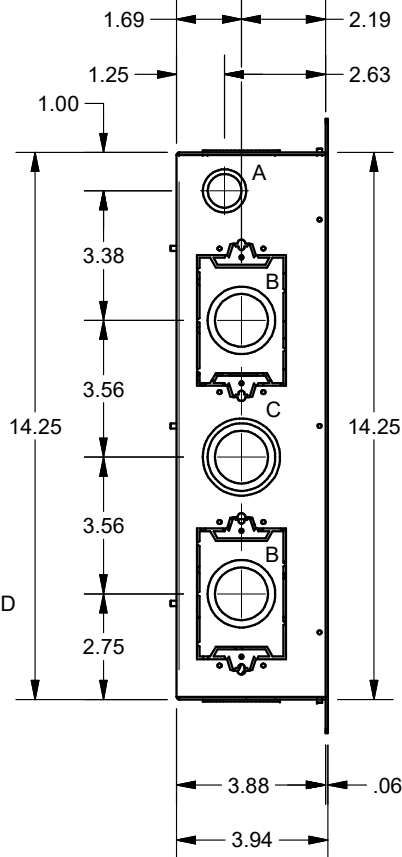

SYM	QTY	KNOCKOUT
A	4	1/2" & 3/4"
B	6	1" & 1-1/4"
C	4	1" & 1-1/4" & 1-1/2"
D	1	1" & 1-1/2" & 2"

(8) CABLE TIE-WRAP POINT (6) SINGLE GANG AC BOX KNOCKOUT

14-1/2" x 14-1/2" WALL OPENING

(4) GROUNDING EMBOSS

TITLE: PWB-320-ESK		
DRAWN BY: JRE	DATE: 07/14/17	REV: -
DWG#: PWB-320-ESK	PAGE: 2 OF 2	SCALE: -