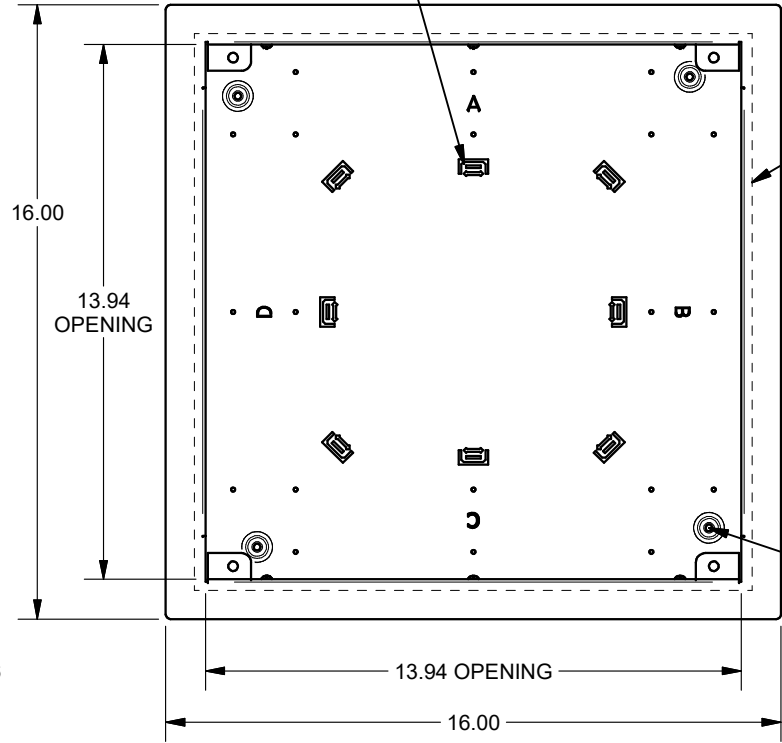

SYM	QTY	KNOCKOUT
A	4	1/2" & 3/4"
B	6	1" & 1-1/4"
C	4	1" & 1-1/4" & 1-1/2"
D	1	1" & 1-1/2" & 2"

(8) CABLE TIE-WRAP POINT (6) SINGLE GANG AC BOX KNOCKOUT

14-1/2" x 14-1/2" WALL OPENING

(4) GROUNDING EMBOSS

TITLE: PWB-320-ESK		
DRAWN BY: JRE	DATE: 07/14/17	REV: -
DWG#: PWB-320-ESK	PAGE: 2 OF 2	SCALE: -