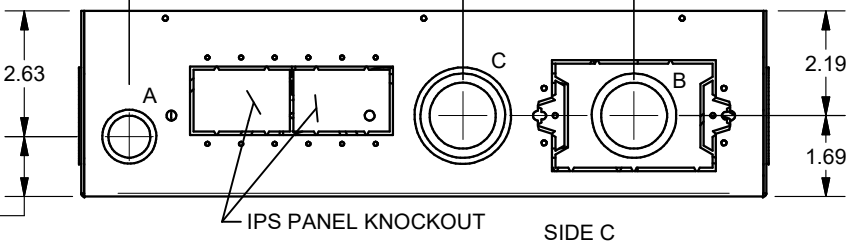

SYM	QTY	KNOCKOUT
A	4	1/2" & 3/4"
B	6	1" & 1-1/4"
C	4	1" & 1-1/4" & 1-1/2"
D	1	1" & 1-1/2" & 2"

(8) CABLE TIE-WRAP POINT (6) SINGLE GANG AC BOX KNOCKOUT

(4) GROUNDING EMBOSS

FSR inc.
 244 BERGEN BLVD.
 WOODLAND PARK, NJ 07424
 TEL (973) 785-4347
 FAX (973) 785-3318

TITLE:	PWB-320-BX		
DRAWN BY:	JRE	DATE:	07/14/17
REV:	-	SCALE:	-
DWG#:	PWB-320-BX	SCALE:	-