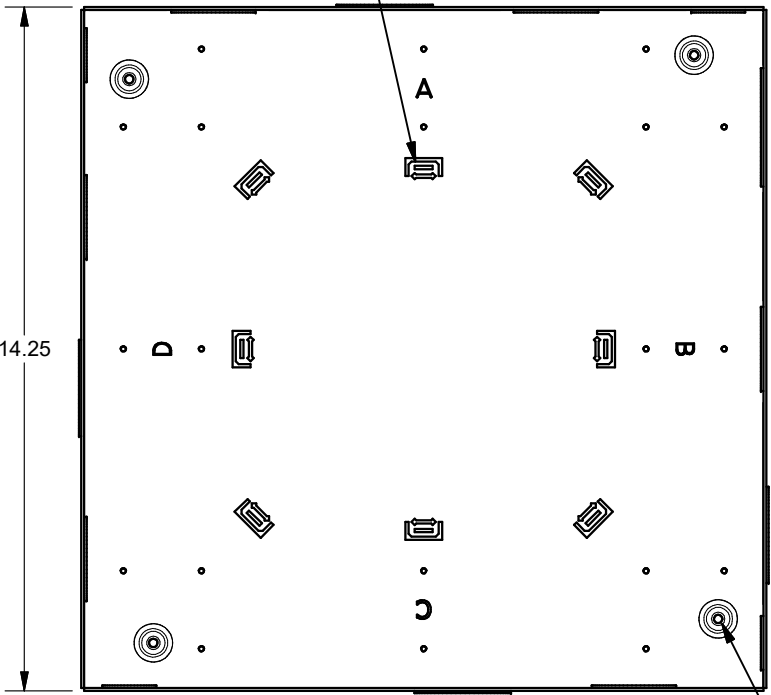

SYM	QTY	KNOCKOUT
A	4	1/2" & 3/4"
B	6	1" & 1-1/4"
C	4	1" & 1-1/4" & 1-1/2"
D	1	1" & 1-1/2" & 2"

(8) CABLE TIE-WRAP POINT (6) SINGLE GANG AC BOX KNOCKOUT

(4) GROUNDING EMBOSS

FSR inc.
 244 BERGEN BLVD.
 WOODLAND PARK, NJ 07424
 TEL (973) 785-4347
 FAX (973) 785-3318

TITLE:	PWB-320-BX		
DRAWN BY:	JRE	DATE:	07/14/17
REV:	-	SCALE:	-
DWG#:	PWB-320-BX	SCALE:	-