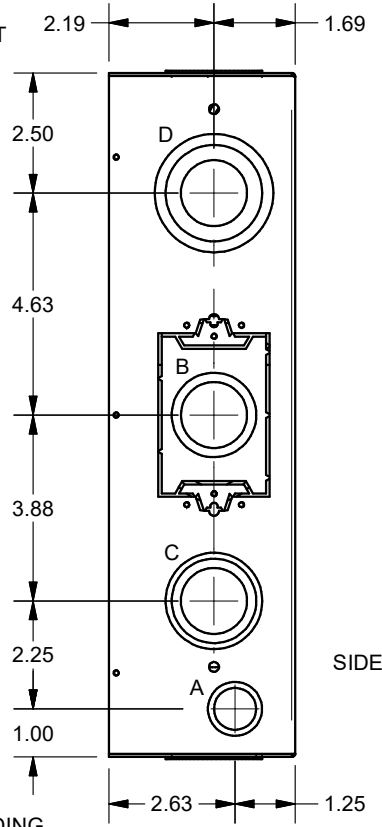

SYM	QTY	KNOCKOUT
A	4	1/2" & 3/4"
B	6	1" & 1-1/4"
C	4	1" & 1-1/4" & 1-1/2"
D	1	1" & 1-1/2" & 2"

(8) CABLE TIE-WRAP POINT (6) SINGLE GANG AC BOX KNOCKOUT

(4) GROUNDING EMBOSS

FSR inc.
 244 BERGEN BLVD.
 WOODLAND PARK, NJ 07424
 TEL (973) 785-4347
 FAX (973) 785-3318

TITLE:	PWB-320-BX		
DRAWN BY:	JRE	DATE:	07/14/17
REV:	-	SCALE:	-
DWG#:	PWB-320-BX	SCALE:	-