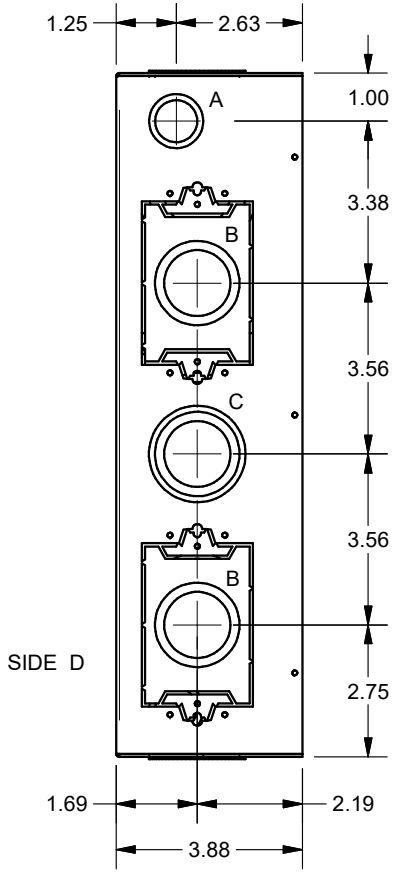

SYM	QTY	KNOCKOUT
A	4	1/2" & 3/4"
B	6	1" & 1-1/4"
C	4	1" & 1-1/4" & 1-1/2"
D	1	1" & 1-1/2" & 2"

(8) CABLE TIE-WRAP POINT (6) SINGLE GANG AC BOX KNOCKOUT

(4) GROUNDING EMBOSS

FSR inc.
 244 BERGEN BLVD.
 WOODLAND PARK, NJ 07424
 TEL (973) 785-4347
 FAX (973) 785-3318

TITLE:	PWB-320-BX		
DRAWN BY:	JRE	DATE:	07/14/17
REV:	-	SCALE:	-
DWG#:	PWB-320-BX	SCALE:	-