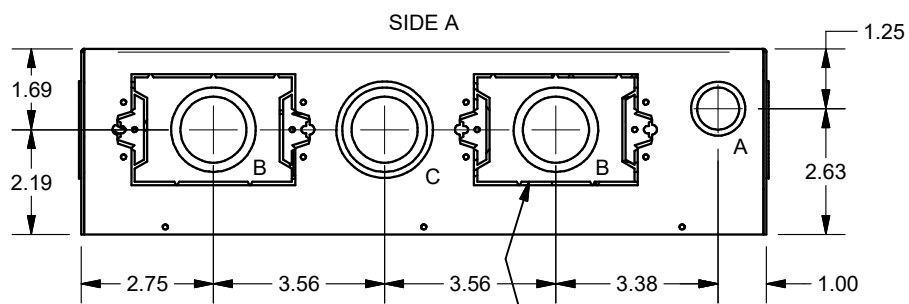

SYM	QTY	KNOCKOUT
A	4	1/2" & 3/4"
B	6	1" & 1-1/4"
C	4	1" & 1-1/4" & 1-1/2"
D	1	1" & 1-1/2" & 2"

(8) CABLE TIE-WRAP POINT (6) SINGLE GANG AC BOX KNOCKOUT

(4) GROUNDING EMBOSS

FSR inc.
 244 BERGEN BLVD.
 WOODLAND PARK, NJ 07424
 TEL (973) 785-4347
 FAX (973) 785-3318

TITLE:	PWB-320-BX		
DRAWN BY:	JRE	DATE:	07/14/17
REV:	-	SCALE:	-
DWG#:	PWB-320-BX	SCALE:	-