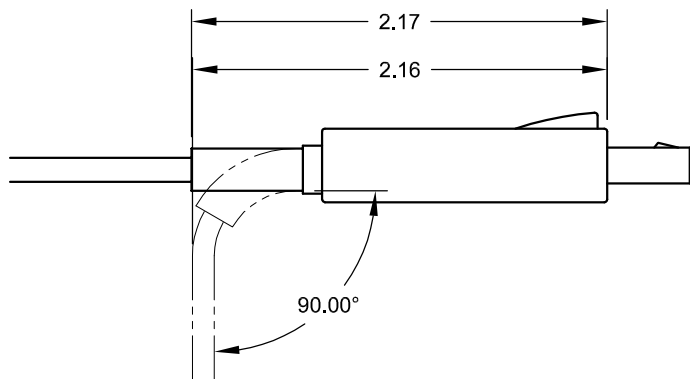

4

3

2

1

C

C

B

B

A

A

4

3

2

1

FSR inc.
 244 BERGEN BLVD.
 WOODLAND PARK, NJ 07424
 TEL: (973) 785-4347
 FAX: (973) 785-3318

TITLE: DR-PCB-DSP-xxM DisplayPort M-M Cable		
DRAWN BY: JRE	DATE: 10/10/17	REV: -
DWG#: DR-PCB-DSP-xxM	SCALE: -	