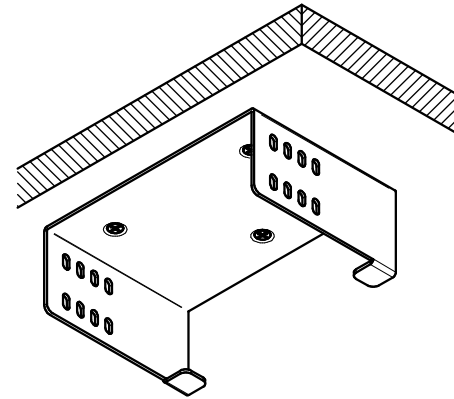

4

3

2

1

C

C

B

B

A

A

5/8" LONG MOUNTING WOOD SCREWS PROVIDED

FSR inc.
 244 BERGEN BLVD.
 WOODLAND PARK, NJ 07424
 TEL (973) 785-4347
 FAX (973) 785-3318

TITLE:	TM-UT1		
DRAWN BY:	JRE	DATE:	03/08/17
REV:	-	SCALE:	-
DWG#:	TM-UT1	SCALE:	-