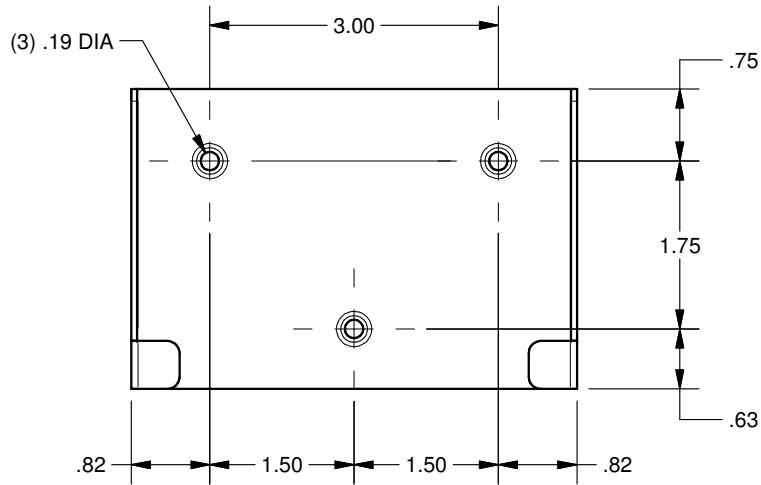

4

3

2

1

C

C

B

B

A

A

5/8" LONG MOUNTING WOOD SCREWS PROVIDED

FSR inc.
 244 BERGEN BLVD.
 WOODLAND PARK, NJ 07424
 TEL (973) 785-4347
 FAX (973) 785-3318

TITLE:	TM-UT1		
DRAWN BY:	JRE	DATE:	03/08/17
REV:	-	SCALE:	-
DWG#:	TM-UT1	SCALE:	-