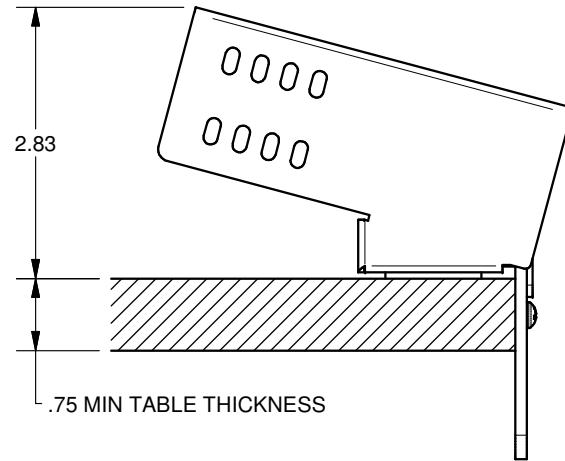

A

A

1/2" LONG MOUNTING WOOD SCREWS PROVIDED

FSR inc. 244 BERGEN BLVD. WOODLAND PARK, NJ 07424 TEL (973) 785-4347 FAX (973) 785-3318	TITLE: TM-OT1SM		
	DRAWN BY: JRE	DATE: 03/08/17	REV: -
	DWG#: TM-OT1SM	SCALE: -	