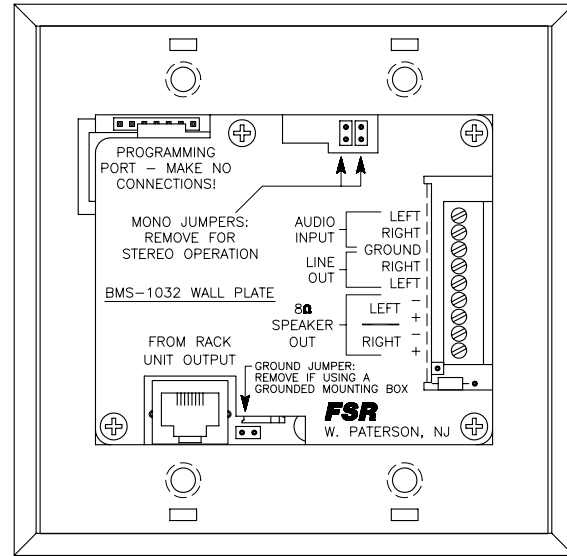

C

C

B

B

A

A

FSR *INC.*
244 BERGEN BLVD.
W. PATERSON, NJ 07424
TEL. (973) 785-4347
FAX (973) 785-3318

TITLE: BMS AUDIO CONTROL WALLPLATE

DRAWN BY: JRE	DATE: 06/13/05	REV: -
DWG#: BMS1032-WP	SCALE: 1:1	

6

5

4

3

2

1