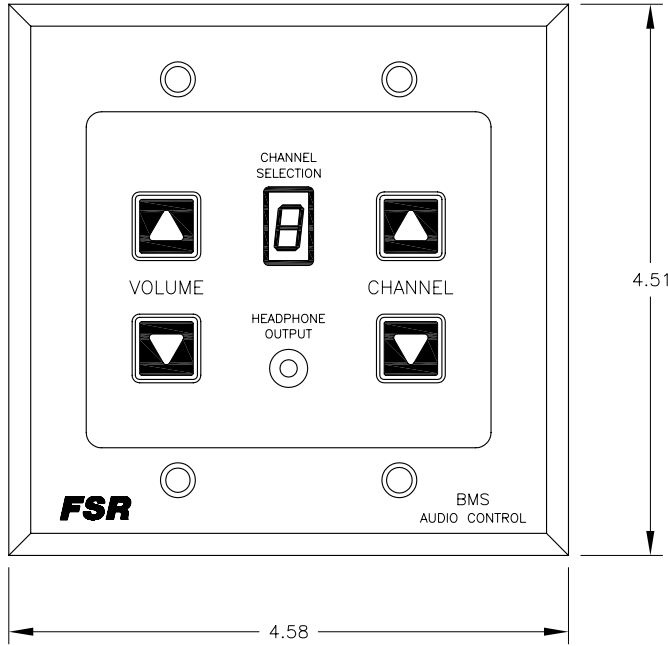

6

5

4

3

2

1

D

D

C

C

B

B

A

A

FSR *INC.*
244 BERGEN BLVD.
W. PATERSON, NJ 07424
TEL. (973) 785-4347
FAX (973) 785-3318

TITLE: BMS AUDIO CONTROL WALLPLATE

DRAWN BY: JRE	DATE: 06/13/05	REV: -
DWG#: BMS1032-WP	SCALE: 1:1	

6

5

4

3

2

1