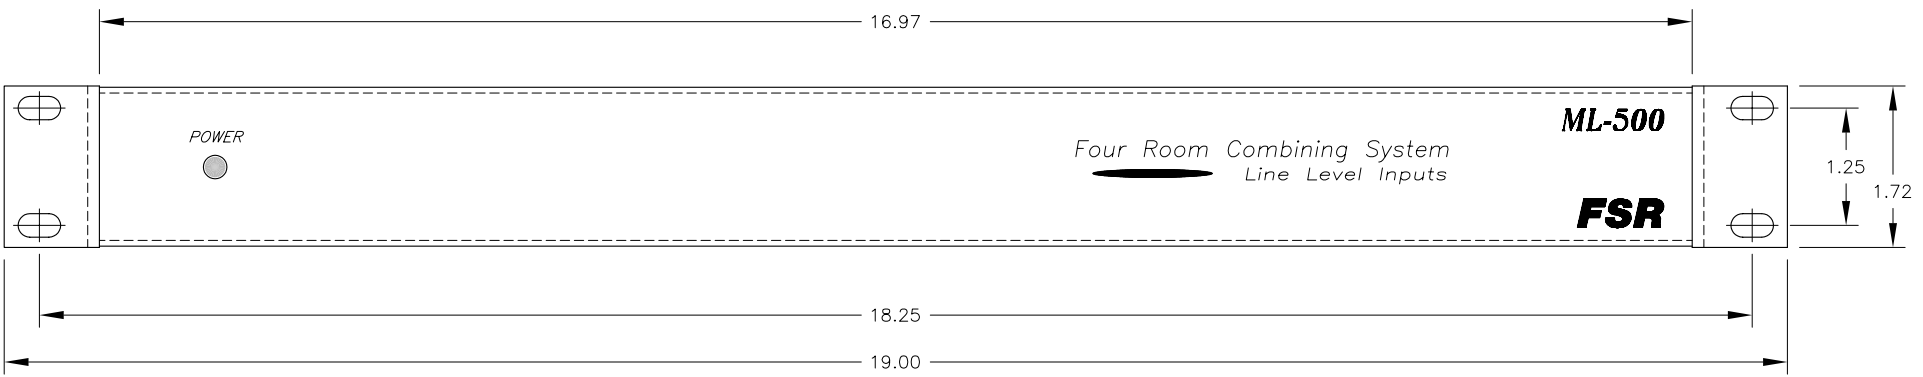

8 7 6 5 4 3 2 1

F
E
D
C
B
A

DEPTH INSIDE RACK IS APPROXIMATELY 10.50"

<p>FSR <i>inc.</i> 244 BERGEN BLVD. W. PATERSON, NJ 07424 TEL. (973) 785-4347 FAX (973) 785-3318</p>	<p>TITLE: BALLROOM COMBINING SYSTEM ML-500</p>		
	<p>DRAWN BY: JRE</p>	<p>DATE: 06/15/05</p>	<p>REV: -</p>
	<p>DWG#: ML-500</p>	<p>SCALE: 1:1</p>	