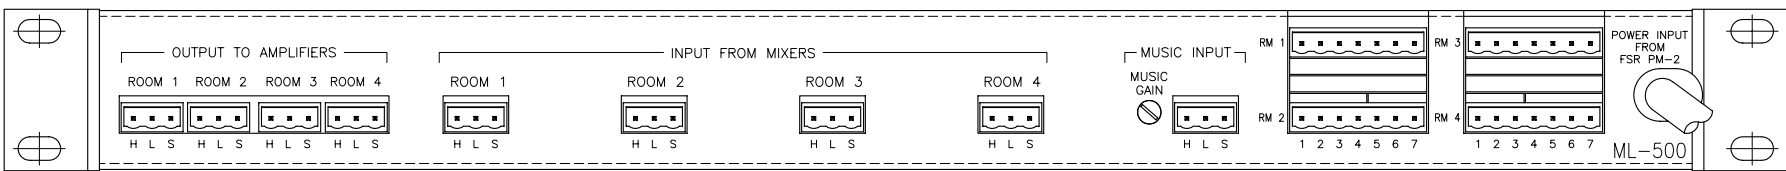

8 7 6 5 4 3 2 1

F
E
D
C
B
A

DEPTH INSIDE RACK IS APPROXIMATELY 10.50"

<p>FSR <i>inc.</i> 244 BERGEN BLVD. W. PATERSON, NJ 07424 TEL. (973) 785-4347 FAX (973) 785-3318</p>	<p>TITLE: BALLROOM COMBINING SYSTEM ML-500</p>		
	<p>DRAWN BY: JRE</p>	<p>DATE: 06/15/05</p>	<p>REV: -</p>
	<p>DWG#: ML-500</p>	<p>SCALE: 1:1</p>	