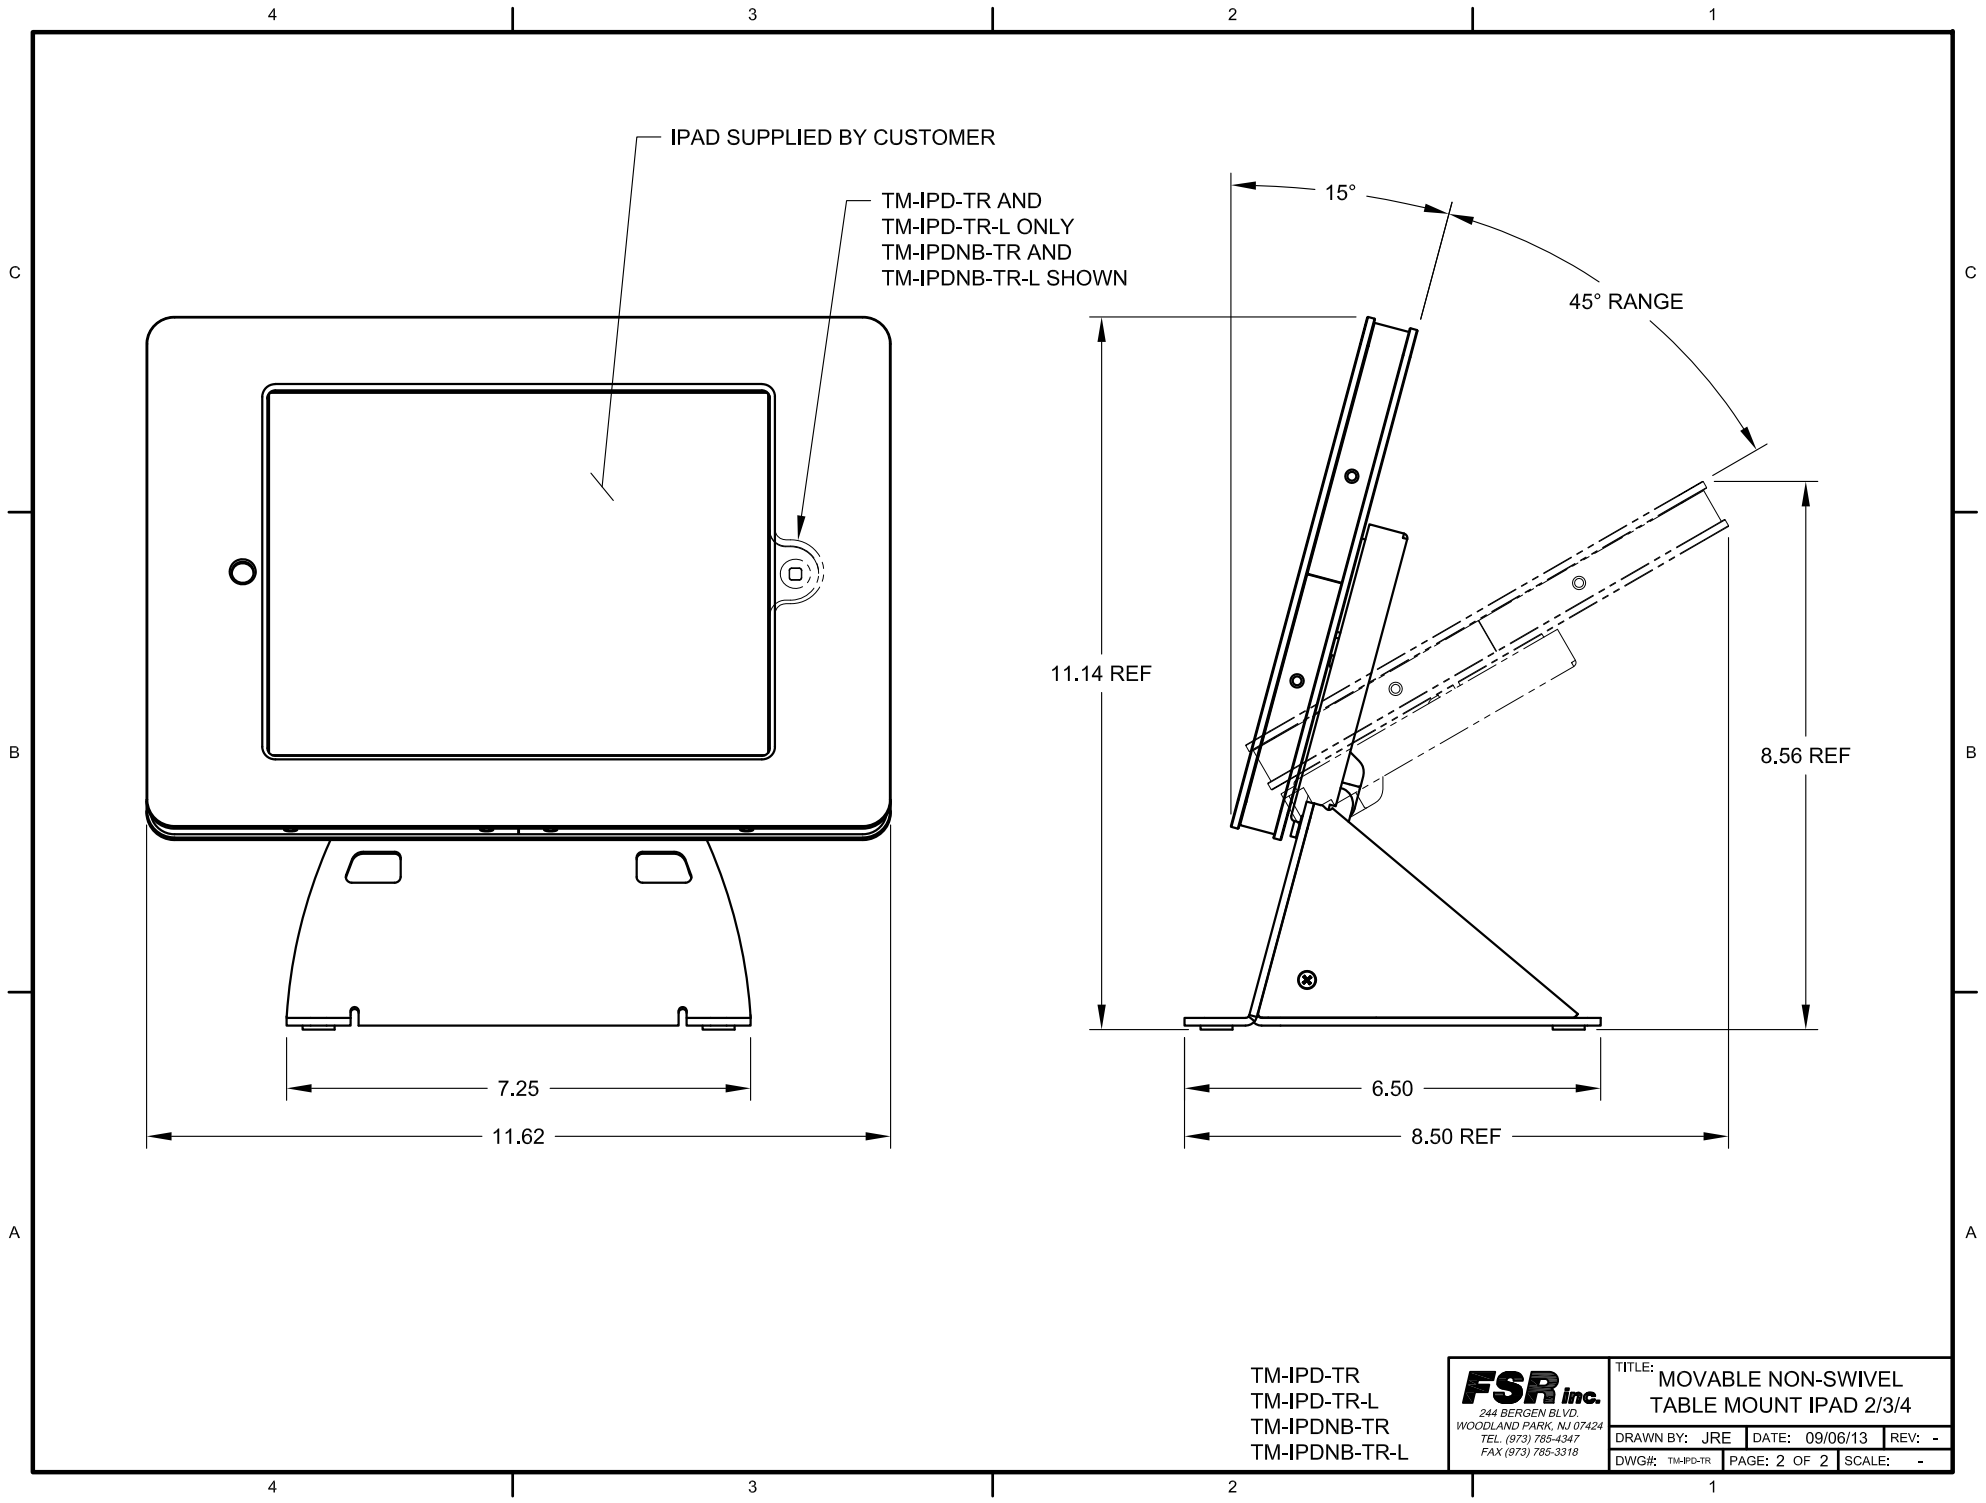

TM-IPD-TR
TM-IPD-TR-L
TM-IPDNB-TR
TM-IPDNB-TR-L

FSR inc.
244 BERGEN BLVD.
WOODLAND PARK, NJ 07424
TEL: (973) 785-4347
FAX: (973) 785-3318

TITLE: MOVABLE NON-SWIVEL TABLE MOUNT IPAD 2/3/4	
DRAWN BY: JRE	DATE: 09/06/13
DWG#: TM-IPD-TR	REV: -
PAGE: 1 OF 2	SCALE: -

TITLE: MOVABLE NON-SWIVEL TABLE MOUNT IPAD 2/3/4	
DRAWN BY: JRE	DATE: 09/06/13
DWG#: TM-IPD-TR	REV: -
PAGE: 2 OF 2	SCALE: -