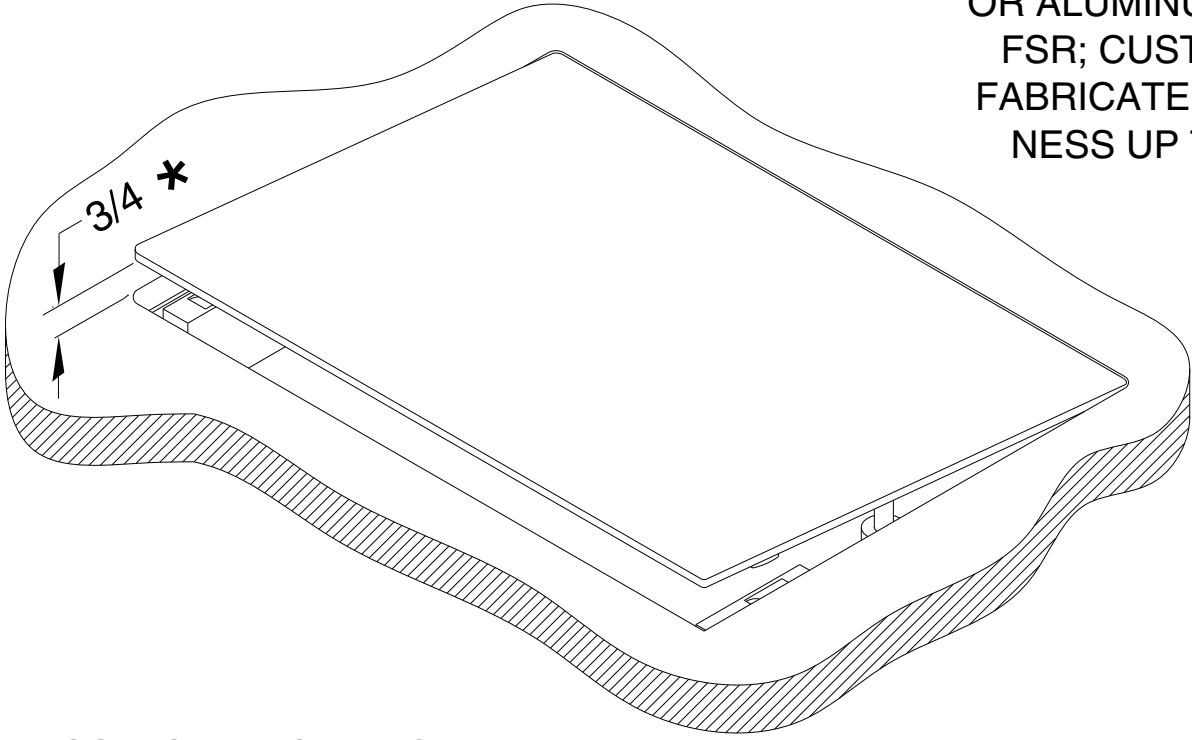

# LID OPTIONS

SOLID TOP LID:  
 1/8"-THICK BRASS  
 OR ALUMINUM FROM  
 FSR; CUSTOMER-  
 FABRICATED THICK-  
 NESS UP TO 3/4"

D

D

C

C

\* LID POSITION AT SPRING-LIFT-  
 SET HEIGHT FOR CABLE EXIT.

B

B

A

A

LID WITH CABLE  
 EXIT DOOR:  
 1/8"-THICK BRASS  
 OR ALUMINUM FROM  
 FSR; CUSTOMER-  
 FABRICATED THICK-  
 NESS UP TO 3/4"

**FSR inc.**

244 BERGEN BLVD.  
 WEST PATERSON, NJ 07424  
 PH.#: (973)785-4347