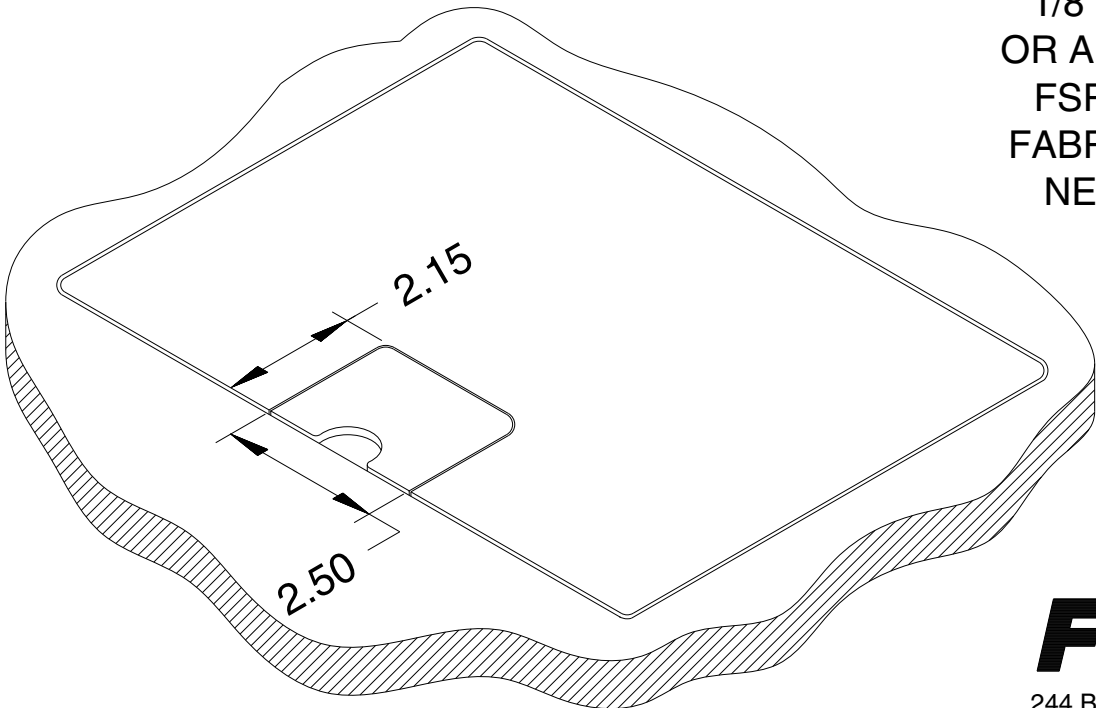

# LID OPTIONS

SOLID TOP LID:  
 1/8"-THICK BRASS  
 OR ALUMINUM FROM  
 FSR; CUSTOMER-  
 FABRICATED THICK-  
 NESS UP TO 3/4"

D

D

C

C

\* LID POSITION AT SPRING-LIFT-  
 SET HEIGHT FOR CABLE EXIT.

B

B

A

A

LID WITH CABLE  
 EXIT DOOR:  
 1/8"-THICK BRASS  
 OR ALUMINUM FROM  
 FSR; CUSTOMER-  
 FABRICATED THICK-  
 NESS UP TO 3/4"

**FSR inc.**

244 BERGEN BLVD.  
 WEST PATERSON, NJ 07424  
 PH.#: (973)785-4347