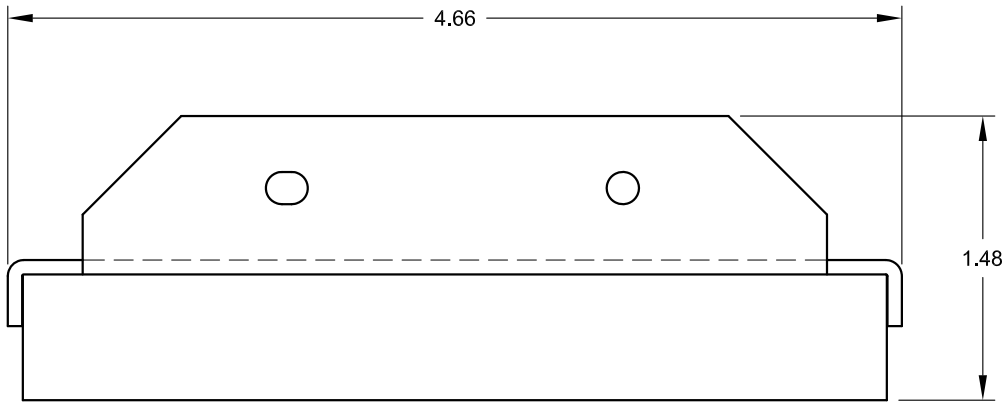

B

A

**FSR inc.**  
 244 BERGEN BLVD.  
 WOODLAND PARK, NJ 07424  
 TEL (973) 785-4347  
 FAX (973) 785-3318

TITLE: FL-600P3-EP-DUP		
DRAWN BY: JRE	DATE: 08/05/14	REV: -
DWG#: FL-600P3-EP-DUP	SCALE: -	

4

3

2