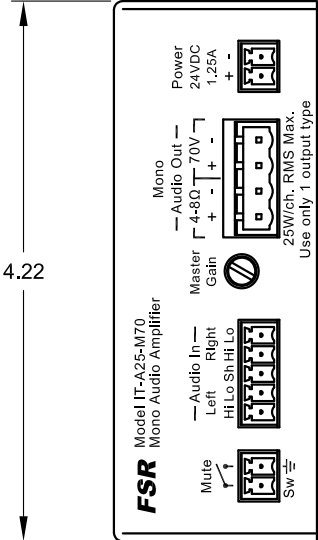

1.59

6.81

FSR inc. <small>244 BERGEN BLVD. WOODLAND PARK, NJ 07424 TEL (973) 785-4347 FAX (973) 785-3318</small>	TITLE: IT-A25-M70		
	DRAWN BY: JRE	DATE: 06/21/11	REV: -
DWG#: IT-A25-M70	SCALE: -		