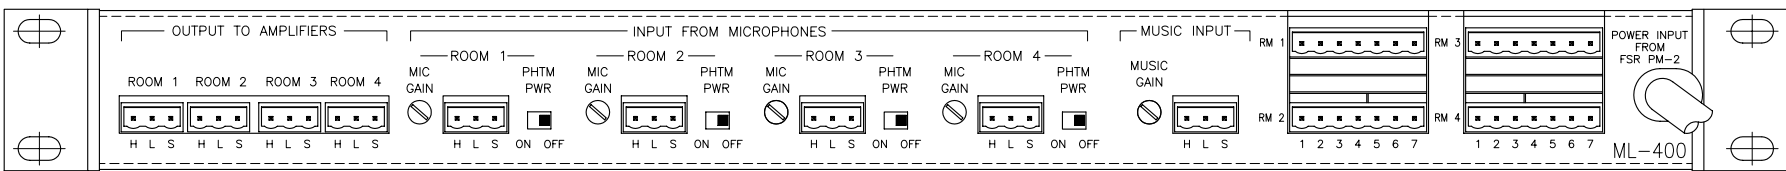

8 7 6 5 4 3 2 1

F  
E  
D  
C  
B  
A

DEPTH INSIDE RACK IS APPROXIMATELY 10.50"

8 7 6 5 4 3 2 1

<b>FSR inc.</b> 244 BERGEN BLVD. W. PATERSON, NJ 07424 TEL. (973) 785-4347 FAX (973) 785-3318	TITLE: BALLROOM COMBINING SYSTEM ML-400		
	DRAWN BY: JRE	DATE: 06/14/05	REV: -
	DWG#: ML-400	SCALE: 1:1	