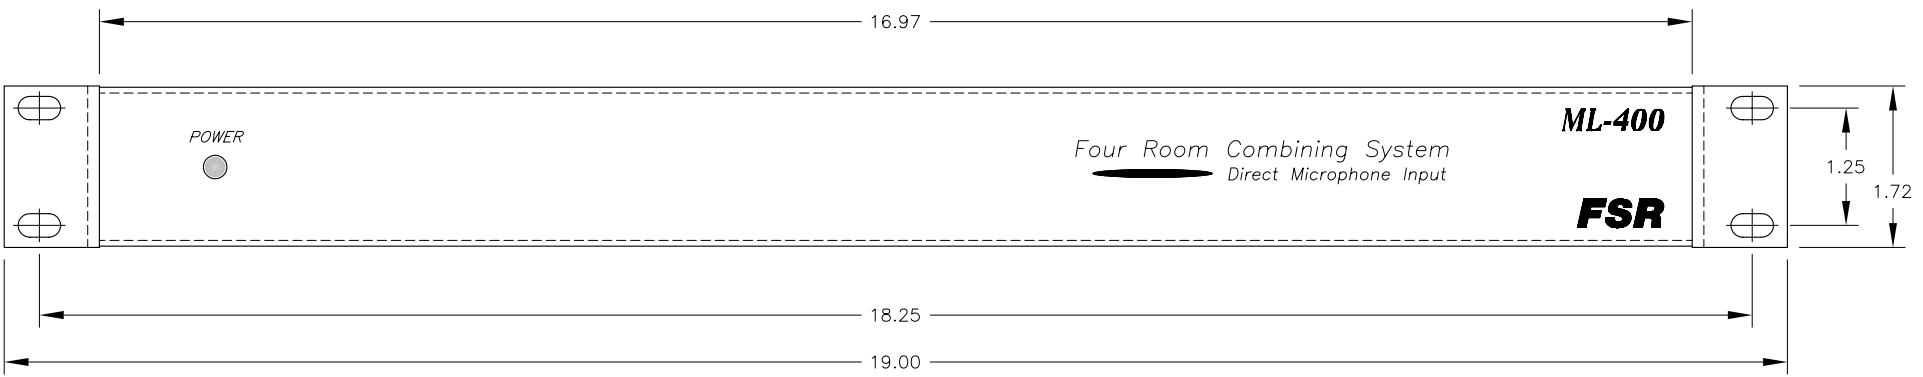

8 7 6 5 4 3 2 1

F  
E  
D  
C  
B  
A

DEPTH INSIDE RACK IS APPROXIMATELY 10.50"

8 7 6 5 4 3 2 1

<b>FSR inc.</b> 244 BERGEN BLVD. W. PATERSON, NJ 07424 TEL. (973) 785-4347 FAX (973) 785-3318	TITLE: BALLROOM COMBINING SYSTEM ML-400		
	DRAWN BY: JRE	DATE: 06/14/05	REV: -
	DWG#: ML-400	SCALE: 1:1	