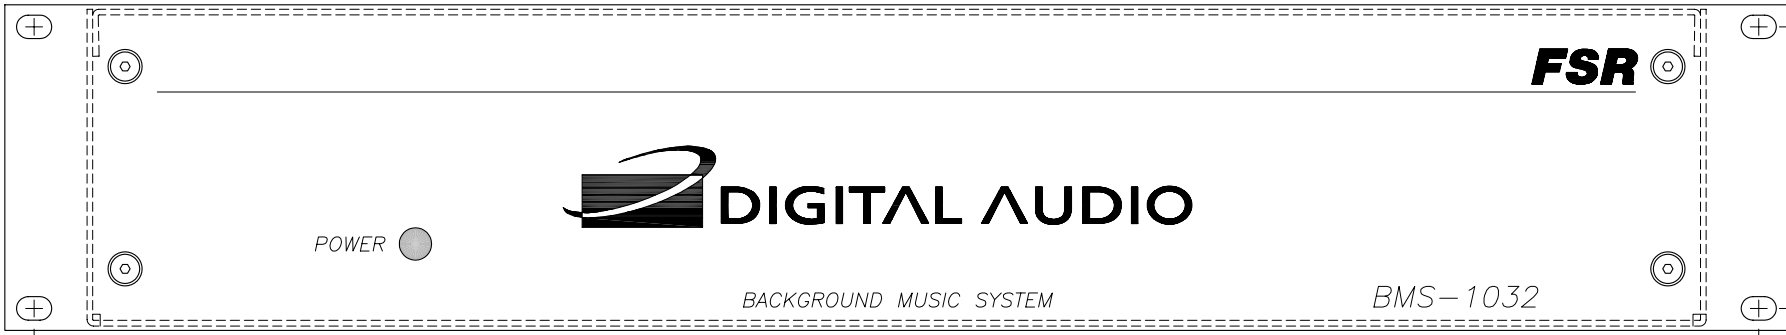

8 7 6 5 4 3 2 1

F  
E  
D  
C  
B  
A

DEPTH INSIDE RACK IS APPROXIMATELY 11.00"

<p><b>FSR</b> inc. 244 BERGEN BLVD. W. PATERSON, NJ 07424 TEL. (973) 785-4347 FAX (973) 785-3318</p>	<p>TITLE: BACKGROUND MUSIC SYSTEM BMS-1032</p>		
	<p>DRAWN BY: JRE</p>	<p>DATE: 06/13/05</p>	<p>REV: -</p>
	<p>DWG#: BMS-1032</p>	<p>SCALE: 1:1</p>	