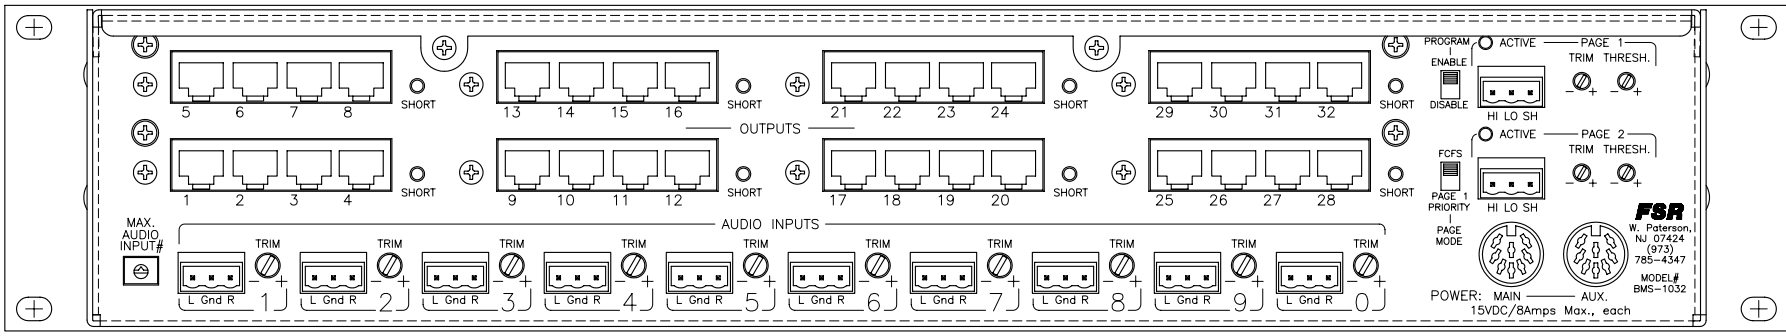

8 7 6 5 4 3 2 1

F  
E  
D  
C  
B  
A

DEPTH INSIDE RACK IS APPROXIMATELY 11.00"

<p><b>FSR</b> inc. 244 BERGEN BLVD. W. PATERSON, NJ 07424 TEL. (973) 785-4347 FAX (973) 785-3318</p>	<p>TITLE: BACKGROUND MUSIC SYSTEM BMS-1032</p>		
	<p>DRAWN BY: JRE</p>	<p>DATE: 06/13/05</p>	<p>REV: -</p>
	<p>DWG#: BMS-1032</p>	<p>SCALE: 1:1</p>	