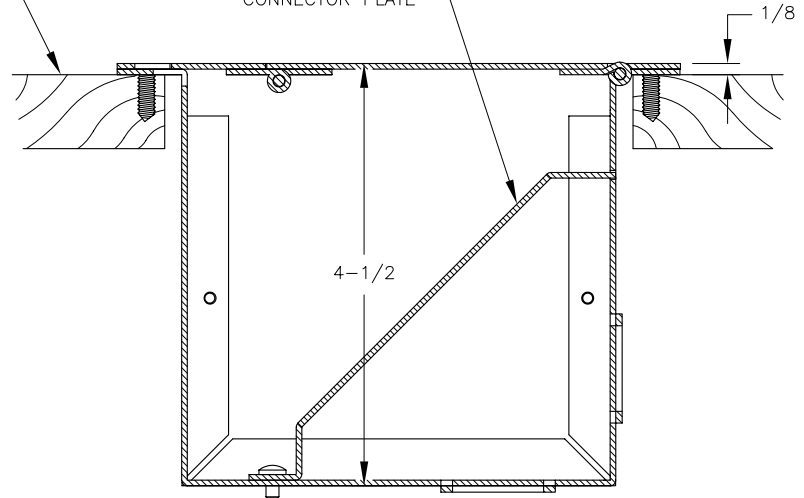

8 7 6 5 4 3 2 1

3 PLATES PROVIDED

BLANK

XLR

DUPLEX

FINISHED FLOOR

CONNECTOR PLATE

1/2" - 3/4" CONDUIT KNOCKOUTS