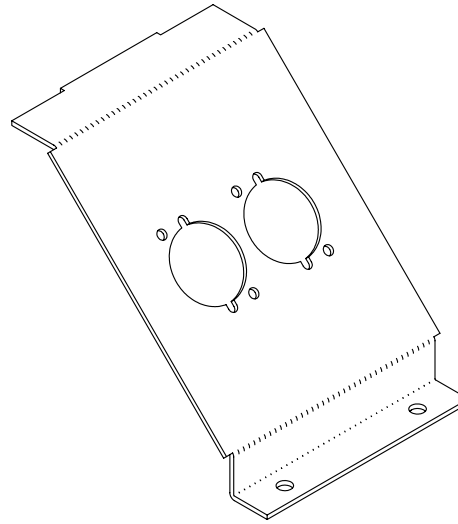

8 7 6 5 4 3 2 1

3 PLATES PROVIDED

BLANK

XLR

DUPLEX

FINISHED FLOOR

CONNECTOR PLATE

1/2" - 3/4" CONDUIT KNOCKOUTS