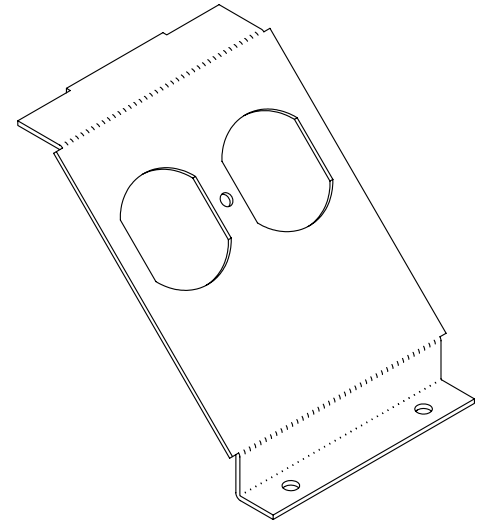

8 7 6 5 4 3 2 1

3 PLATES PROVIDED

BLANK

XLR

DUPLEX

FINISHED FLOOR

CONNECTOR PLATE

1/2" - 3/4" CONDUIT KNOCKOUTS