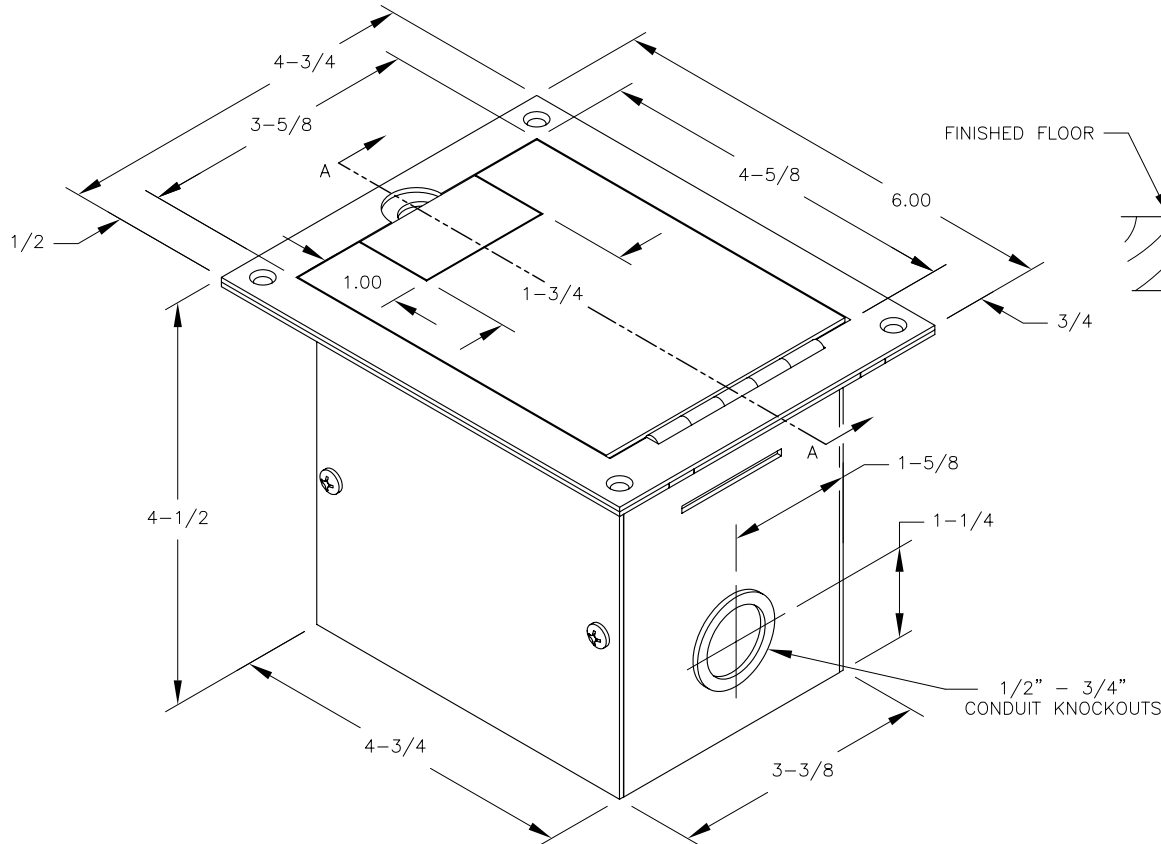

8 7 6 5 4 3 2 1

3 PLATES PROVIDED

BLANK

XLR

DUPLEX

FINISHED FLOOR

CONNECTOR PLATE

1/2" - 3/4" CONDUIT KNOCKOUTS